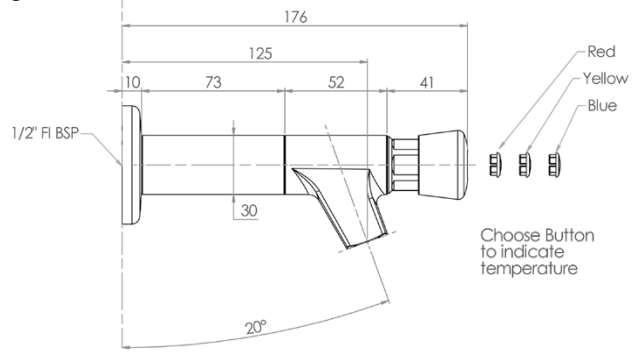

## Push Button Bib Tap

- T-3MSS-BTMPB – Mechanical Operation-On/Off
- T-3MSS-BT6PB – 6 Second Timed Flow
- T-3MSS-BT18PB – 18 Second Timed Flow
- T-3MSS-BTAPB – Adjustable Timed Flow

- Full S/S construction
- 1/2" MI BSP
- 1/2" FI BSP extension piece included
- WELS 6 Star 3LPM
- Working pressure range 150kPa-500kPa
- Maximum operating temperature 60 degrees

Front

Side

Without 73mm Extension