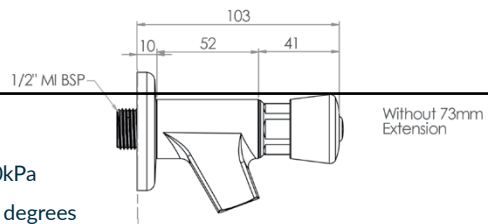

## Push Button Bib Tap

- T-3MSS-BTMPB – Mechanical Operation-On/Off
- T-3MSS-BT6PB – 6 Second Timed Flow
- T-3MSS-BT18PB – 18 Second Timed Flow
- T-3MSS-BTAPB – Adjustable Timed Flow

- Full S/S construction
- 1/2" MI BSP
- 1/2" FI BSP extension piece included
- WELS 6 Star 3LPM
- Working pressure range 150kPa-500kPa
- Maximum operating temperature 60 degrees

Front

Side

Without 73mm Extension