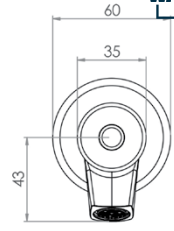

## Push Button Bib Tap

- T-3MSS-BTMPB – Mechanical Operation-On/Off
- T-3MSS-BT6PB – 6 Second Timed Flow
- T-3MSS-BT18PB – 18 Second Timed Flow
- T-3MSS-BTAPB – Adjustable Timed Flow

- Full S/S construction
- 1/2" MI BSP
- 1/2" FI BSP extension piece included
- WELS 6 Star 3LPM
- Working pressure range 150kPa-500kPa
- Maximum operating temperature 60 degrees

Front

Side

Without 73mm Extension