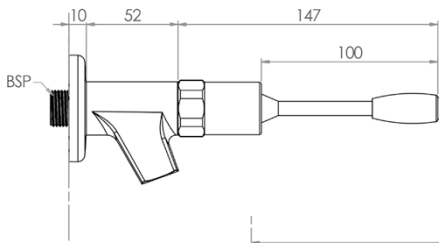

## Lever Handle Bib Tap

**T-3MSS-BTML** – Mechanical Operation-On/Off

**T-3MSS-BT6L** – 6 Second Timed Flow

**T-3MSS-BT18L** – 18 Second Timed Flow

**T-3MSS-BTAL** – Adjustable Timed Flow

- Full S/S construction
- ½" MI BSP
- ½" FI BSP extension piece included
- WELS 6 Star 3LPM
- Working pressure range 150kPa-500kPa
- Maximum operating temperature 60 degrees

Side

Front

Without 73mm Extension

- Red
- Yellow
- Blue
- Choose Button to indicate temperature