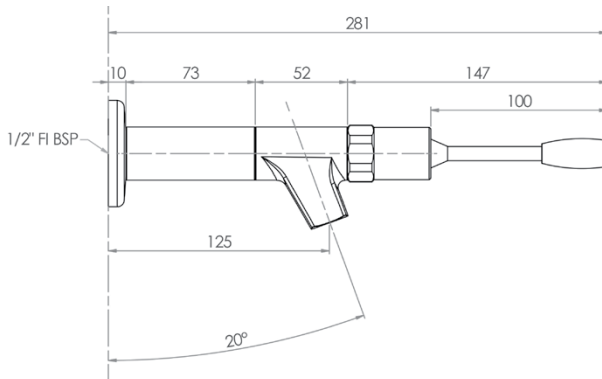

## Lever Handle Bib Tap

**T-3MSS-BTML** – Mechanical Operation-On/Off

**T-3MSS-BT6L** – 6 Second Timed Flow

**T-3MSS-BT18L** – 18 Second Timed Flow

**T-3MSS-BTAL** – Adjustable Timed Flow

- Full S/S construction
- ½" MI BSP
- ½" FI BSP extension piece included
- WELS 6 Star 3LPM
- Working pressure range 150kPa-500kPa
- Maximum operating temperature 60 degrees

Side

Front

Without 73mm Extension

- Red
- Yellow
- Blue
- Choose Button to indicate temperature