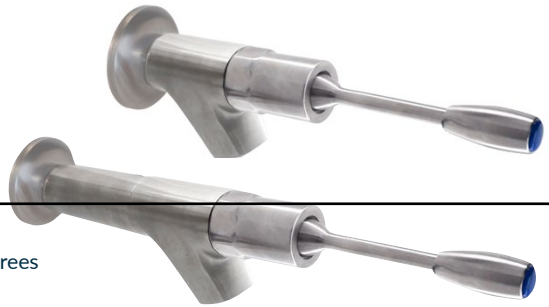

# GUARDIAN TAPWARE

## Lever Handle Bib Tap

**T-3MSS-BTML** – Mechanical Operation-On/Off

**T-3MSS-BT6L** – 6 Second Timed Flow

**T-3MSS-BT18L** – 18 Second Timed Flow

**T-3MSS-BTAL** – Adjustable Timed Flow

- Full S/S construction
- ½" MI BSP
- ½" FI BSP extension piece included
- WELS 6 Star 3LPM
- Working pressure range 150kPa-500kPa
- Maximum operating temperature 60 degrees

Side

Front

Without 73mm Extension

- Red
- Yellow
- Blue
- Choose Button to indicate temperature