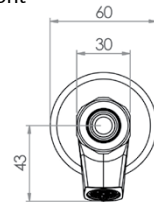

## Lever Handle Bib Tap

**T-3MSS-BTML** – Mechanical Operation-On/Off

**T-3MSS-BT6L** – 6 Second Timed Flow

**T-3MSS-BT18L** – 18 Second Timed Flow

**T-3MSS-BTAL** – Adjustable Timed Flow

- Full S/S construction
- ½" MI BSP
- ½" FI BSP extension piece included
- WELS 6 Star 3LPM
- Working pressure range 150kPa-500kPa
- Maximum operating temperature 60 degrees

Side

Front

Without 73mm Extension

- Red
- Yellow
- Blue
- Choose Button to indicate temperature