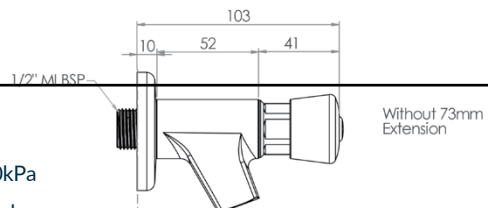

Commercial Tapware

GUARDIAN TAPWARE

Push Button Bib Tap

- T-3MSS-BTMPB – Mechanical Operation-On/Off
- T-3MSS-BT6PB – 6 Second Timed Flow
- T-3MSS-BT18PB – 18 Second Timed Flow
- T-3MSS-BTAPB – Adjustable Timed Flow

- Full S/S construction
- 1/2" MI BSP
- 1/2" FI BSP extension piece included
- WELS 6 Star 3LPM
- Working pressure range 150kPa-500kPa
- Maximum operating temperature 60 degrees

Front

Side

Red
Yellow
Blue

Choose Button to indicate temperature

Adjustable Bib and Pillar Taps

3monkeez are first to offer a fully adjustable time flow cartridge as an option for Bib and Pillar Taps.

This unique feature allows the shut off time of the tap to be easily adjusted between 0 seconds (on/off) to 18 seconds plus; giving you the flexibility to vary the flow time to suit any application or requirement. Results may vary to due different pressures.