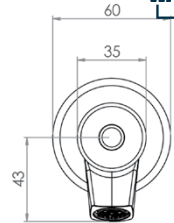

Commercial Tapware

GUARDIAN TAPWARE

Push Button Bib Tap

- T-3MSS-BTMPB – Mechanical Operation-On/Off
- T-3MSS-BT6PB – 6 Second Timed Flow
- T-3MSS-BT18PB – 18 Second Timed Flow
- T-3MSS-BTAPB – Adjustable Timed Flow

- Full S/S construction
- 1/2" MI BSP
- 1/2" FI BSP extension piece included
- WELS 6 Star 3LPM
- Working pressure range 150kPa-500kPa
- Maximum operating temperature 60 degrees

Front

Side

Red
Yellow
Blue

Choose Button to indicate temperature

Adjustable Bib and Pillar Taps

3monkeez are first to offer a fully adjustable time flow cartridge as an option for Bib and Pillar Taps.

This unique feature allows the shut off time of the tap to be easily adjusted between 0 seconds (on/off) to 18 seconds plus; giving you the flexibility to vary the flow time to suit any application or requirement. Results may vary to due different pressures.