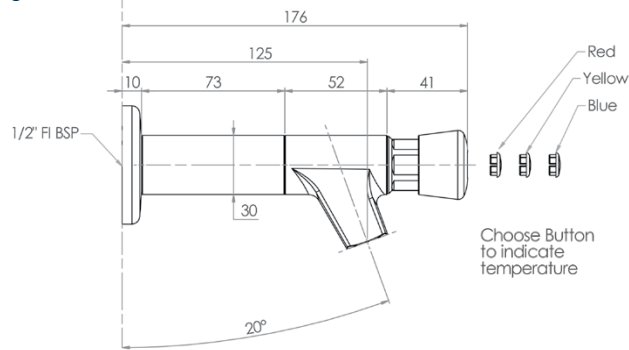

Commercial Tapware

GUARDIAN TAPWARE

Push Button Bib Tap

- T-3MSS-BTMPB – Mechanical Operation-On/Off
- T-3MSS-BT6PB – 6 Second Timed Flow
- T-3MSS-BT18PB – 18 Second Timed Flow
- T-3MSS-BTAPB – Adjustable Timed Flow

- Full S/S construction
- 1/2" MI BSP
- 1/2" FI BSP extension piece included
- WELS 6 Star 3LPM
- Working pressure range 150kPa-500kPa
- Maximum operating temperature 60 degrees

Front

Side

Red
Yellow
Blue

Choose Button to indicate temperature

Adjustable Bib and Pillar Taps

3monkeez are first to offer a fully adjustable time flow cartridge as an option for Bib and Pillar Taps.

This unique feature allows the shut off time of the tap to be easily adjusted between 0 seconds (on/off) to 18 seconds plus; giving you the flexibility to vary the flow time to suit any application or requirement. Results may vary to due different pressures.