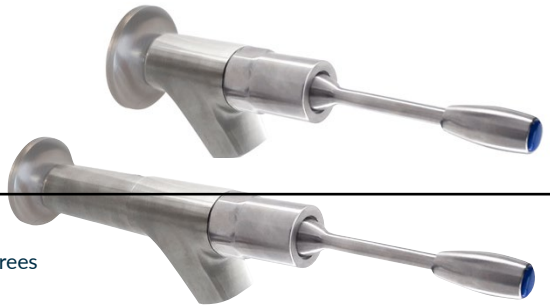

# GUARDIAN TAPWARE

## Lever Handle Bib Tap

**T-3MSS-BTML** – Mechanical Operation-On/Off

**T-3MSS-BT6L** – 6 Second Timed Flow

**T-3MSS-BT18L** – 18 Second Timed Flow

**T-3MSS-BTAL** – Adjustable Timed Flow

- Full S/S construction
- ½" MI BSP
- ½" FI BSP extension piece included
- WELS 6 Star 3LPM
- Working pressure range 150kPa-500kPa
- Maximum operating temperature 60 degrees

Side

Front

Without 73mm Extension