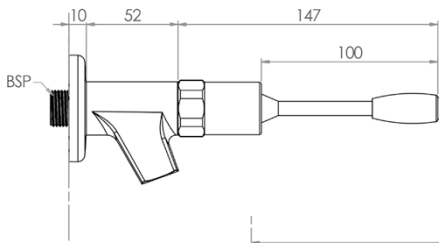

## Lever Handle Bib Tap

**T-3MSS-BTML** – Mechanical Operation-On/Off

**T-3MSS-BT6L** – 6 Second Timed Flow

**T-3MSS-BT18L** – 18 Second Timed Flow

**T-3MSS-BTAL** – Adjustable Timed Flow

- Full S/S construction
- ½" MI BSP
- ½" FI BSP extension piece included
- WELS 6 Star 3LPM
- Working pressure range 150kPa-500kPa
- Maximum operating temperature 60 degrees

Side

Front

Without 73mm Extension