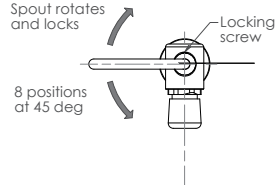

Commercial Tapware

CLEANJET®
STAINLESS STEEL

45 Degree Push Button Bottle Filler

T-3MSS-BF45P

- Spout Locks Into 8 Different Positions
- Full S/S Construction
- WELS 6 Star 3LPM
- Working Pressure Range 150kPa-500kPa
- Maximum Operating Temperature 40 Degrees

Top