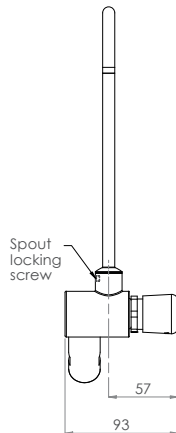

Commercial Tapware

CLEANJET[®]
STAINLESS STEEL

45 Degree Push Button Bottle Filler

T-3MSS-BF45P

- Spout Locks Into 8 Different Positions
- Full S/S Construction
- WELS 6 Star 3LPM
- Working Pressure Range 150kPa-500kPa
- Maximum Operating Temperature 40 Degrees

Top

Side

Front

*Exclusions apply

3monkeez.com.au