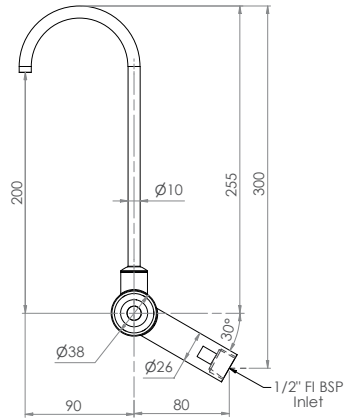

Commercial Tapware

CLEANJET®
STAINLESS STEEL

45 Degree Push Button Bottle Filler

T-3MSS-BF45P

- Spout Locks Into 8 Different Positions
- Full S/S Construction
- WELS 6 Star 3LPM
- Working Pressure Range 150kPa-500kPa
- Maximum Operating Temperature 40 Degrees

Top

Side

Front

*Exclusions apply

3monkeez.com.au