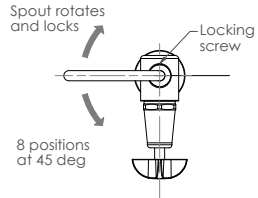

Commercial Tapware

CLEANJET®
STAINLESS STEEL

45 Degree Cam Action Bottle Filler

T-3MSS-BF45C

- Spout Locks Into 8 Different Positions
- Full S/S Construction
- WELS 6 Star 3LPM
- Working Pressure Range 150kPa-500kPa
- Maximum Operating Temperature 40 Degrees

Top