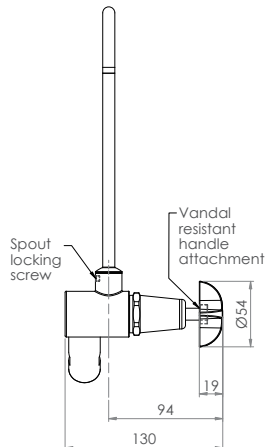

Commercial Tapware

CLEANJET®
STAINLESS STEEL

45 Degree Cam Action Bottle Filler

T-3MSS-BF45C

- Spout Locks Into 8 Different Positions
- Full S/S Construction
- WELS 6 Star 3LPM
- Working Pressure Range 150kPa-500kPa
- Maximum Operating Temperature 40 Degrees

Top

Side

Front

*Exclusions apply

3monkeez.com.au