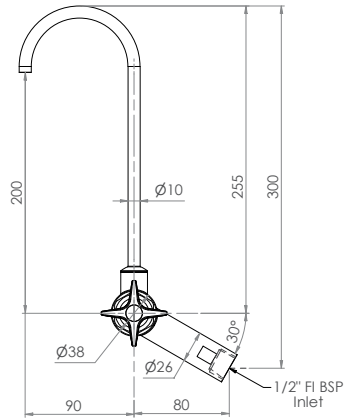

Commercial Tapware

CLEANJET[®]
STAINLESS STEEL

45 Degree Cam Action Bottle Filler

T-3MSS-BF45C

- Spout Locks Into 8 Different Positions
- Full S/S Construction
- WELS 6 Star 3LPM
- Working Pressure Range 150kPa-500kPa
- Maximum Operating Temperature 40 Degrees

Top

Side

Front

*Exclusions apply

3monkeez.com.au