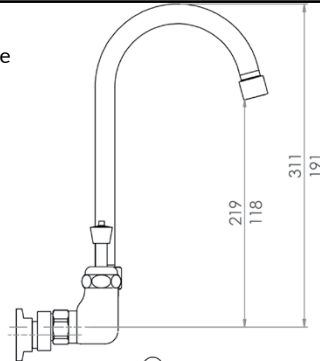

Commercial Tapware

GUARDIAN TAPWARE

Exposed Wall Mount Body with Gooseneck Swivel Spout

T-3MEWG07 – 7" spout

T-3MEWG12 – 12" spout

- Full S/S construction
- Exposed wall mount tap body including spreaders and ½ turn rising spindles
- Available with a 7" or 12" gooseneck spout – 4 star 7.5LPM
- Working pressure range 150kPa-500kPa
- Maximum operating temperature 80 degrees

Top

Side

Rear