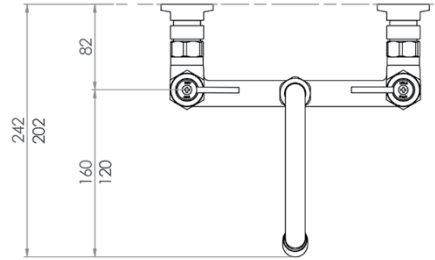

Commercial Tapware

GUARDIAN TAPWARE

Exposed Wall Mount Body with Gooseneck Swivel Spout

T-3MEWG07 – 7" spout

T-3MEWG12 – 12" spout

- Full S/S construction
- Exposed wall mount tap body including spreaders and ½ turn rising spindles
- Available with a 7" or 12" gooseneck spout – 4 star 7.5LPM
- Working pressure range 150kPa-500kPa
- Maximum operating temperature 80 degrees

Top

Side

Rear