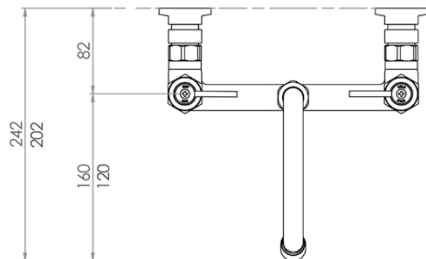

Commercial Tapware

GUARDIAN TAPWARE

Exposed Wall Mount Body with Gooseneck Swivel Spout

T-3MEWG07 – 7" spout

T-3MEWG12 – 12" spout

- Full S/S construction
- Exposed wall mount tap body including spreaders and ½ turn rising spindles
- Available with a 7" or 12" gooseneck spout – 4 star 7.5LPM
- Working pressure range 150kPa-500kPa
- Maximum operating temperature 80 degrees

Top

Side

Rear