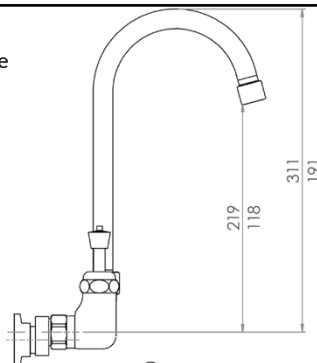

Commercial Tapware

GUARDIAN TAPWARE

Exposed Wall Mount Body with Gooseneck Swivel Spout

T-3MEWG07 – 7" spout

T-3MEWG12 – 12" spout

- Full S/S construction
- Exposed wall mount tap body including spreaders and ½ turn rising spindles
- Available with a 7" or 12" gooseneck spout – 4 star 7.5LPM
- Working pressure range 150kPa-500kPa
- Maximum operating temperature 80 degrees

Top

Side

Rear