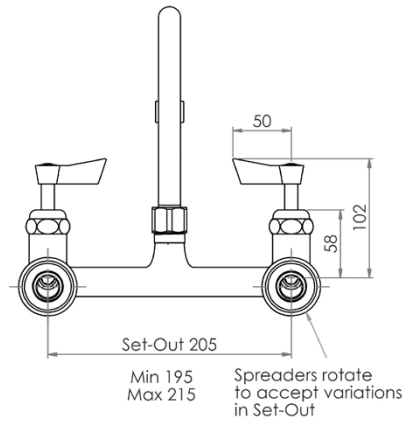

Commercial Tapware

GUARDIAN TAPWARE

Exposed Wall Mount Body with Spout

T-3MEW06 – 6" spout

T-3MEW08 – 8" spout

T-3MEW12 – 12" spout

- Full S/S construction
- Exposed wall mount tap body including spreaders and ½ turn rising spindles
- Available with a 6", 8" or 12" spout – 3 star 8LPM
- Working pressure range 150kPa-500kPa
- Maximum operating temperature 80 degrees

Back

Side