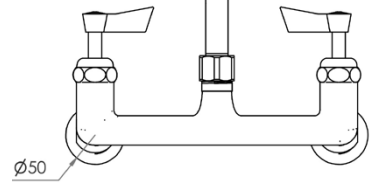

Commercial Tapware

GUARDIAN TAPWARE

Exposed Wall Mount Body with Spout

T-3MEW06 – 6" spout

T-3MEW08 – 8" spout

T-3MEW12 – 12" spout

- Full S/S construction
- Exposed wall mount tap body including spreaders and ½ turn rising spindles
- Available with a 6", 8" or 12" spout – 3 star 8LPM
- Working pressure range 150kPa-500kPa
- Maximum operating temperature 80 degrees

Back

Side