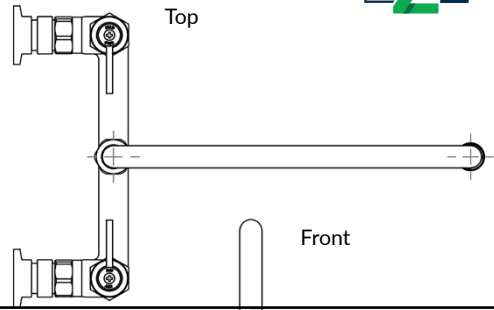

Commercial Tapware

GUARDIAN TAPWARE

Exposed Wall Mount Body with Spout

T-3MEW06 – 6" spout

T-3MEW08 – 8" spout

T-3MEW12 – 12" spout

- Full S/S construction
- Exposed wall mount tap body including spreaders and ½ turn rising spindles
- Available with a 6", 8" or 12" spout – 3 star 8LPM
- Working pressure range 150kPa-500kPa
- Maximum operating temperature 80 degrees

Back

Side