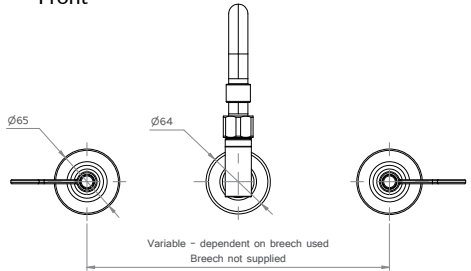

Commercial Tapware

GUARDIAN® TAPWARE

Wall Stops and Elbow with Spout

T-3MCW06 – 6" spout

T-3MCW08 – 8" spout

T-3MCW12 – 12" spout

- Stainless Steel Spout and Wall Elbow
- Wall Elbow with 1/2" FI BSP Inlet
- Wall Elbow and Lever Handle Wall Top Assemblies, 1/4 Turn Ceramic Disc. Stainless Steel Outer with Brass Internals to Suit Concealed Breech
- Available with a 6", 8" or 12" Spout – 3 Star 8LPM
- Working Pressure Range 150kPa-500kPa
- Maximum Operating Temperature 80 Degrees

Front

*Exclusions apply

3monkeez.com.au