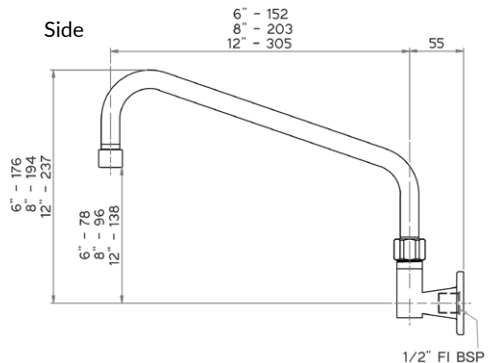

Side

*Exclusions apply

3monkeez.com.au