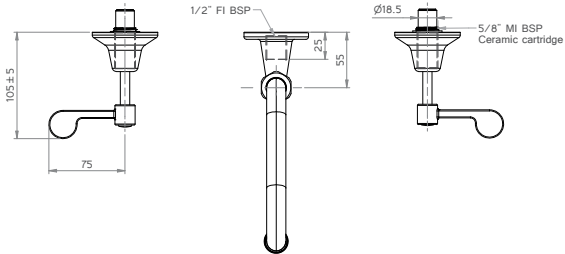

Commercial Tapware

GUARDIAN® TAPWARE

Wall Stops and Elbow with Spout

T-3MCW06 – 6" spout

T-3MCW08 – 8" spout

T-3MCW12 – 12" spout

- Stainless Steel Spout and Wall Elbow
- Wall Elbow with 1/2" FI BSP Inlet
- Wall Elbow and Lever Handle Wall Top Assemblies, 1/4 Turn Ceramic Disc. Stainless Steel Outer with Brass Internals to Suit Concealed Breech
- Available with a 6", 8" or 12" Spout – 3 Star 8LPM
- Working Pressure Range 150kPa-500kPa
- Maximum Operating Temperature 80 Degrees

Top