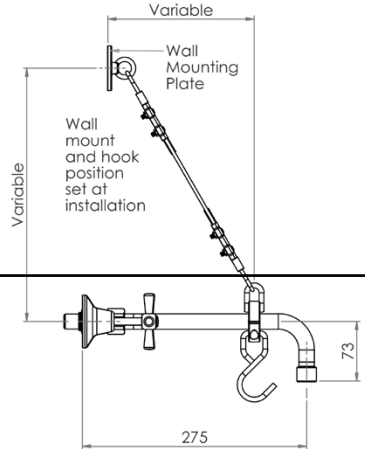

Commercial Tapware

GUARDIAN TAPWARE®

Cleaners Sink Concealed Wall Mount Spout with Wall Stops and Wall Bracket

T-3MCSKIT-C08

- Full S/S construction
- Straight spout with ¼ turn ceramic disc cross handle wall stops
- WELS 3 star 8LPM
- ½" FI BSP inlet
- 275mm projection
- Adjustable wire length on bracket
- Bucket hook on bracket
- Working pressure range 150kPa-500kPa
- Maximum operating temperature 80 degrees

Side

Top

Front