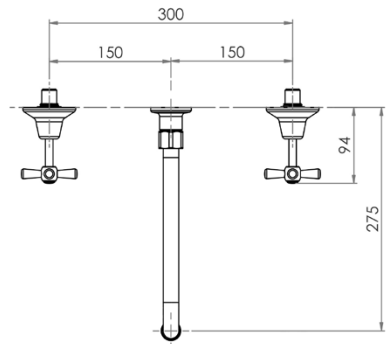

Commercial Tapware

GUARDIAN TAPWARE®

Cleaners Sink Concealed Wall Mount Spout with Wall Stops and Wall Bracket

T-3MCSKIT-C08

- Full S/S construction
- Straight spout with ¼ turn ceramic disc cross handle wall stops
- WELS 3 star 8LPM
- ½" FI BSP inlet
- 275mm projection
- Adjustable wire length on bracket
- Bucket hook on bracket
- Working pressure range 150kPa-500kPa
- Maximum operating temperature 80 degrees

Side

Top

Front