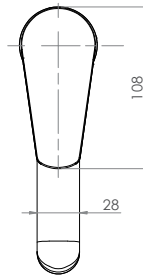

Commercial Tapware

GUARDIAN TAPWARE

Stainless Steel Swivel Basin Mixer

T-3MB4MIX

T-3MB6MIX

- Full S/S construction
- Available in WELS 4 star 7.5LPM or WELS 6 star 4.5LPM
- Includes flexi hoses ½" FI BSP
- Working pressure range 150kPa-500kPa
- Maximum operating temperature 80 degrees

Side

Top

Front

T-3MSSP-MIXCART