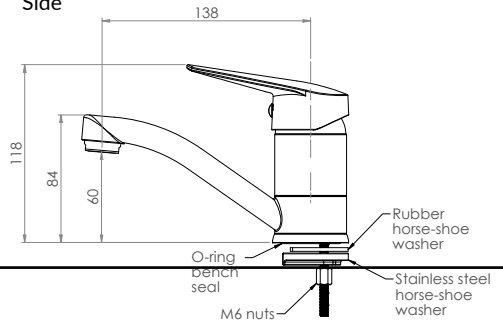

Commercial Tapware

GUARDIAN TAPWARE

Stainless Steel Swivel Basin Mixer

T-3MB4MIX

T-3MB6MIX

- Full S/S construction
- Available in WELS 4 star 7.5LPM or WELS 6 star 4.5LPM
- Includes flexi hoses ½" FI BSP
- Working pressure range 150kPa-500kPa
- Maximum operating temperature 80 degrees

Side

Top

Front

T-3MSSP-MIXCART