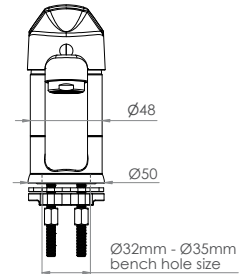

Commercial Tapware

GUARDIAN TAPWARE

Stainless Steel Swivel Basin Mixer

T-3MB4MIX

T-3MB6MIX

- Full S/S construction
- Available in WELS 4 star 7.5LPM or WELS 6 star 4.5LPM
- Includes flexi hoses ½" FI BSP
- Working pressure range 150kPa-500kPa
- Maximum operating temperature 80 degrees

Side

Top

Front

T-3MSSP-MIXCART