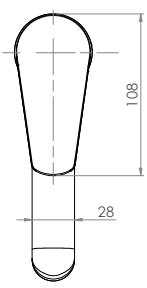

## Stainless Steel Swivel Basin Mixer

T-3MB4MIX

T-3MB6MIX

- Full S/S construction
- Available in WELS 4 star 7.5LPM or WELS 6 star 4.5LPM
- Includes flexi hoses ½" FI BSP
- Working pressure range 150kPa-500kPa
- Maximum operating temperature 80 degrees

Top

Front

T-3MSSP-MIXCART