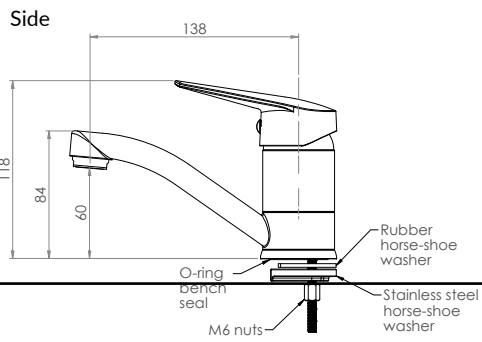

# GUARDIAN TAPWARE

## Stainless Steel Swivel Basin Mixer

T-3MB4MIX

T-3MB6MIX

- Full S/S construction
- Available in WELS 4 star 7.5LPM or WELS 6 star 4.5LPM
- Includes flexi hoses ½" FI BSP
- Working pressure range 150kPa-500kPa
- Maximum operating temperature 80 degrees