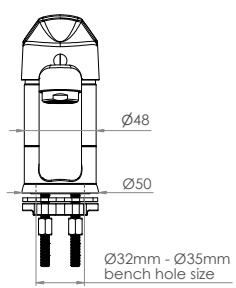

Commercial Tapware

GUARDIAN TAPWARE

Stainless Steel Swivel Basin Mixer

T-3MB4MIX

T-3MB6MIX

- Full S/S construction
- Available in WELS 4 star 7.5LPM or WELS 6 star 4.5LPM
- Includes flexi hoses ½" FI BSP
- Working pressure range 150kPa-500kPa
- Maximum operating temperature 80 degrees

Front

T-3MSSP-MIXCART