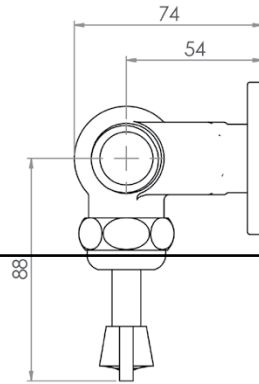

### Single Wall Mount Body

T-3M63700

- Single wall mount with 1/2" FI BSP inlet
- 3/4" MI BSP outlet
- 1/2 turn rising spindle

Top

Side

Front