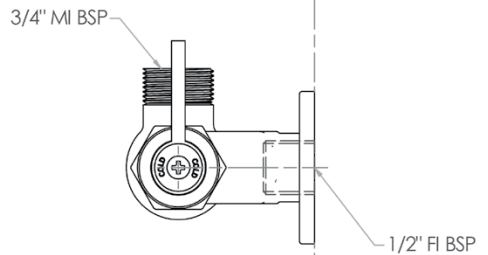

### Single Wall Mount Body

T-3M63700

- Single wall mount with 1/2" FI BSP inlet
- 3/4" MI BSP outlet
- 1/2 turn rising spindle

Top

Side

Front