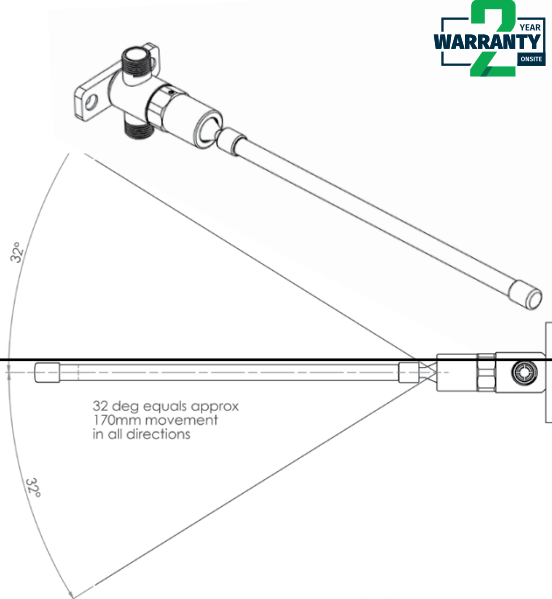

Commercial Tapware

GUARDIAN TAPWARE

Knee Operated Wand Valve

P-3MSS-KWA

- Full S/S body with nylon wand
- Timed flow shut off
- Hands free operation
- Robust lever for heavy usage
- The knee lever can be operated in any direction to activate water flow
- Adjustable 0-18 seconds
- Working pressure range 150 - 500kPa

P-3MSSP-KW

- Replacement to wand and spring

Front

Top

T-3MSSP-BOBCART

- Replacement Adjustable Timed Flow Cartridge