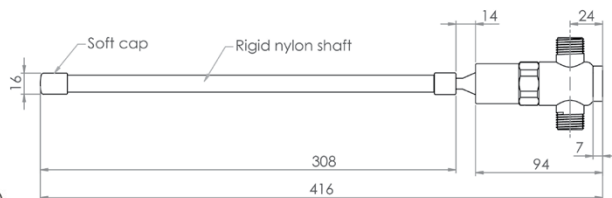

Commercial Tapware

GUARDIAN TAPWARE

Knee Operated Wand Valve

P-3MSS-KWA

- Full S/S body with nylon wand
- Timed flow shut off
- Hands free operation
- Robust lever for heavy usage
- The knee lever can be operated in any direction to activate water flow
- Adjustable 0-18 seconds
- Working pressure range 150 - 500kPa

P-3MSSP-KW

- Replacement to wand and spring

Front

Top

T-3MSSP-BOBCART

- Replacement Adjustable Timed Flow Cartridge