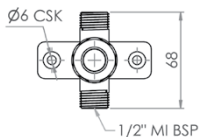

Commercial Tapware

GUARDIAN TAPWARE

Knee Operated Wand Valve

P-3MSS-KWA

- Full S/S body with nylon wand
- Timed flow shut off
- Hands free operation
- Robust lever for heavy usage
- The knee lever can be operated in any direction to activate water flow
- Adjustable 0-18 seconds
- Working pressure range 150 - 500kPa

P-3MSSP-KW

- Replacement to wand and spring

Front

Top

T-3MSSP-BOBCART

- Replacement Adjustable Timed Flow Cartridge