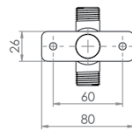

Commercial Tapware

GUARDIAN TAPWARE

Knee Operated Wand Valve

P-3MSS-KWA

- Full S/S body with nylon wand
- Timed flow shut off
- Hands free operation
- Robust lever for heavy usage
- The knee lever can be operated in any direction to activate water flow
- Adjustable 0-18 seconds
- Working pressure range 150 - 500kPa

P-3MSSP-KW

- Replacement to wand and spring

Front

Top

T-3MSSP-BOBCART

- Replacement Adjustable Timed Flow Cartridge