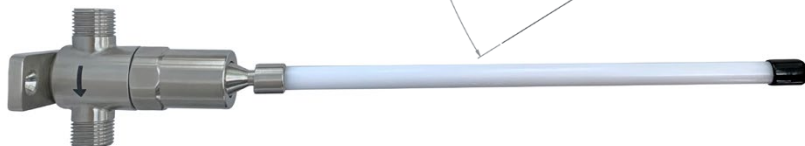

Commercial Tapware

GUARDIAN TAPWARE

Knee Operated Wand Valve

P-3MSS-KWA

- Full S/S body with nylon wand
- Timed flow shut off
- Hands free operation
- Robust lever for heavy usage
- The knee lever can be operated in any direction to activate water flow
- Adjustable 0-18 seconds
- Working pressure range 150 - 500kPa

P-3MSSP-KW

- Replacement to wand and spring

Front

Top

T-3MSSP-BOBCART

- Replacement Adjustable Timed Flow Cartridge