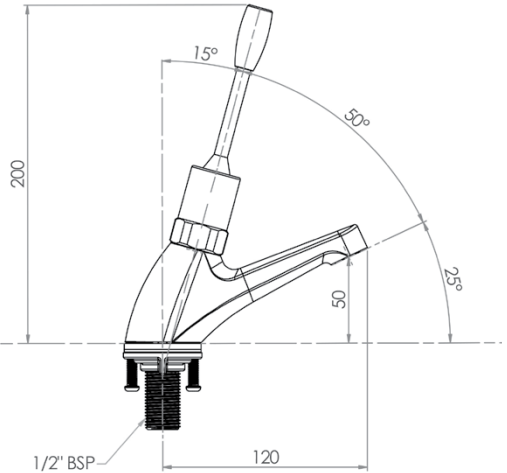

Commercial Tapware

GUARDIAN TAPWARE

Lever Handle Pillar Tap

T-3MSS-PTML – Mechanical Operation-On/Off

T-3MSS-PT6L – 6 Second Timed Flow

T-3MSS-PT18L – 18 Second Timed Flow

T-3MSS-PTAL – Adjustable Timed Flow

- Full S/S construction
- ½" MI BSP
- WELS 6 Star 3LPM
- Working pressure range 150kPa-500kPa
- Maximum operating temperature 60 degrees

Top

Side

Choose Button to indicate temperature

Front