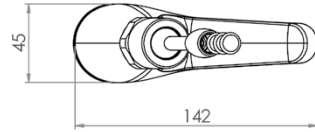

Commercial Tapware

GUARDIAN TAPWARE

Lever Handle Pillar Tap

T-3MSS-PTML – Mechanical Operation-On/Off

T-3MSS-PT6L – 6 Second Timed Flow

T-3MSS-PT18L – 18 Second Timed Flow

T-3MSS-PTAL – Adjustable Timed Flow

- Full S/S construction
- ½" MI BSP
- WELS 6 Star 3LPM
- Working pressure range 150kPa-500kPa
- Maximum operating temperature 60 degrees

Top

Side

Choose Button to indicate temperature

Front