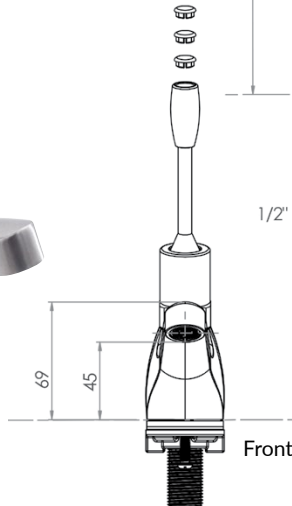

Commercial Tapware

GUARDIAN TAPWARE

Lever Handle Pillar Tap

T-3MSS-PTML – Mechanical Operation-On/Off

T-3MSS-PT6L – 6 Second Timed Flow

T-3MSS-PT18L – 18 Second Timed Flow

T-3MSS-PTAL – Adjustable Timed Flow

- Full S/S construction
- ½" MI BSP
- WELS 6 Star 3LPM
- Working pressure range 150kPa-500kPa
- Maximum operating temperature 60 degrees

Top

Side

Choose Button to indicate temperature

Front