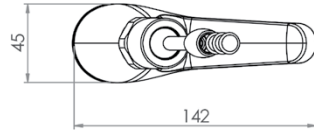

Commercial Tapware

GUARDIAN TAPWARE®

Lever Handle Pillar Tap

T-3MSS-PTML – Mechanical Operation-On/Off

T-3MSS-PT6L – 6 Second Timed Flow

T-3MSS-PT18L – 18 Second Timed Flow

T-3MSS-PTAL – Adjustable Timed Flow

- Full S/S construction
- ½" MI BSP
- WELS 6 Star 3LPM
- Working pressure range 150kPa-500kPa
- Maximum operating temperature 60 degrees

Top

Side

Choose Button to indicate temperature