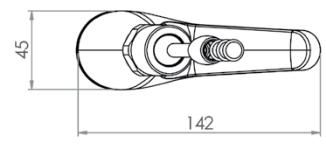

Commercial Tapware

GUARDIAN TAPWARE

Lever Handle Pillar Tap

- T-3MSS-PTML – Mechanical Operation-On/Off
- T-3MSS-PT6L – 6 Second Timed Flow
- T-3MSS-PT18L – 18 Second Timed Flow
- T-3MSS-PTAL – Adjustable Timed Flow

- Full S/S construction
- ½" MI BSP
- WELS 6 Star 3LPM
- Working pressure range 150kPa-500kPa
- Maximum operating temperature 60 degrees

Top