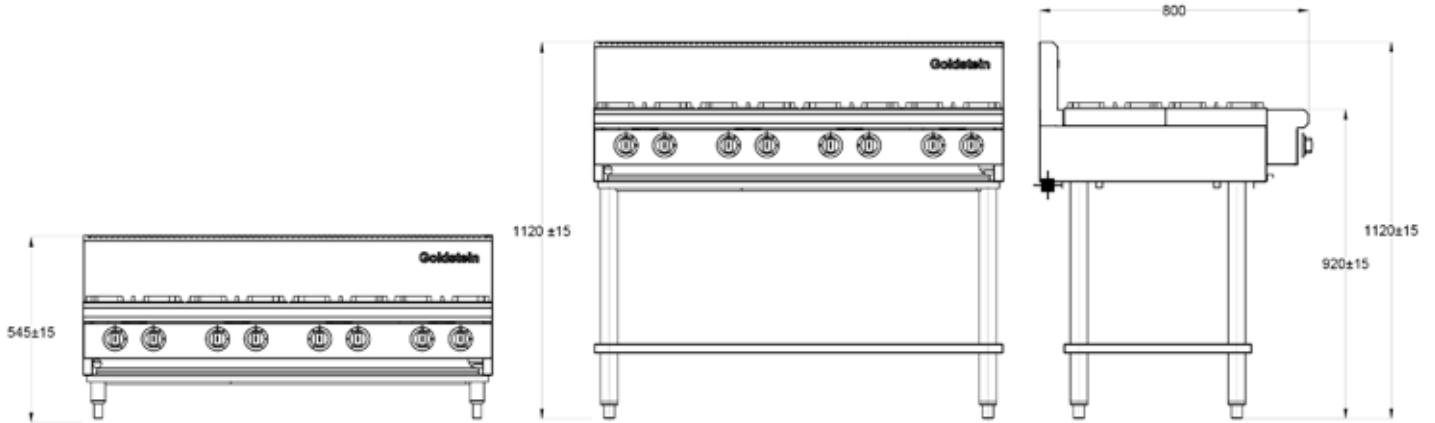

PFB48-X, PFB12G6-X, PFB24G4-X, PFB36G2-X, PFB12Q6-X, PFB24Q4-X, PFB36Q2-X 800 SERIES GAS COOKTOPS

3/4" BSP Gas Connection

SPECIFICATIONS

Dimensions (WxDxH)	bench mounted	1219 x 800 x 545 mm
	on stand	1219 x 800 x 1120 mm
Griddle size	PFB12G6-X	305 x 520 x 20 mm
	PFB24G4-X	610 x 520 x 20 mm
	PFB36G2-X	914 x 520 x 20 mm
	PFB12Q4-X	305 x 510 mm
Chargrill size	PFB24Q2-X	610 x 510 mm
	PFB36Q2-X	914 x 510 mm

Gas connection	3/4" BSPM
PFB48-X	264/264 MJ
PFB12G6-X	218/218 MJ
PFB24G4-X	172/172 MJ
PFB36G2-X	126/126 MJ
PFB12Q6-X	238/236 MJ
PFB24Q4-X	212/208 MJ
PFB36Q2-X	186/180 MJ
Packed dimensions without stand	1280 x 900 x 870 mm

Available in Natural and LP gas

INSTALLATION CLEARANCES (minimum)

Combustible Material	Sides	250* mm
	Back	50 mm

Non-combustible Material	Sides	0 mm
	Back	0 mm

Note: * If adjacent surface is of combustible material and is 100mm below the cooking surface, then only 50mm clearance is required.

Please note, due to ongoing product development and improvement, we reserve the right to change product design and specification at any time without notice.

1800 013 123 | +61 2 9604 7333
sales@middleby.com.au
middleby.com.au

VIC - TAS - 47 Stubbs Street, Kensington VIC 3031
QLD - U12, 210 Queensport Rd Nth, Murarrie QLD 4172
WA - U2, 9 Meares Way, Canning Vale WA 6155

HEAD OFFICE AND MANUFACTURING PLANT
211-217 Woodpark Road, Smithfield NSW 2164

v1_2025