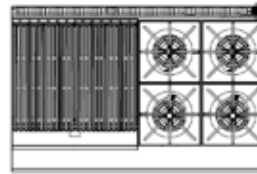

PFB48-X, PFB12G6-X, PFB24G4-X, PFB36G2-X, PFB12Q6-X, PFB24Q4-X, PFB36Q2-X 800 SERIES GAS COOKTOPS

PFB24Q4-X

3/4" BSP Gas Connection

SPECIFICATIONS

Dimensions (WxDxH)	bench mounted	1219 x 800 x 545 mm
	on stand	1219 x 800 x 1120 mm
Griddle size	PFB12G6-X	305 x 520 x 20 mm
	PFB24G4-X	610 x 520 x 20 mm
	PFB36G2-X	914 x 520 x 20 mm
	PFB12Q4-X	305 x 510 mm
Chargrill size	PFB24Q2-X	610 x 510 mm
	PFB36Q2-X	914 x 510 mm

Gas connection	3/4" BSPM
PFB48-X	264/264 MJ
PFB12G6-X	218/218 MJ
PFB24G4-X	172/172 MJ
PFB36G2-X	126/126 MJ
PFB12Q6-X	238/236 MJ
PFB24Q4-X	212/208 MJ
PFB36Q2-X	186/180 MJ
Packed dimensions without stand	1280 x 900 x 870 mm

Available in Natural and LP gas

INSTALLATION CLEARANCES (minimum)

Combustible Material	Sides	250* mm
	Back	50 mm

Non-combustible Material	Sides	0 mm
	Back	0 mm

Note: * If adjacent surface is of combustible material and is 100mm below the cooking surface, then only 50mm clearance is required.

Please note, due to ongoing product development and improvement, we reserve the right to change product design and specification at any time without notice.

1800 013 123 | +61 2 9604 7333
sales@middleby.com.au
middleby.com.au

VIC - TAS - 47 Stubbs Street, Kensington VIC 3031
QLD - U12, 210 Queensport Rd Nth, Murarrie QLD 4172
WA - U2, 9 Meares Way, Canning Vale WA 6155

HEAD OFFICE AND MANUFACTURING PLANT
211-217 Woodpark Road, Smithfield NSW 2164

v1_2025