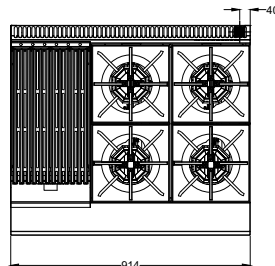

PFB36-X, PFB12G4-X, PFB24G2-X, PFB12Q4-X, PFB24Q2-X

800 SERIES GAS COOKTOPS

PFB12Q4-X

3/4" BSP Gas Connection

SPECIFICATIONS

Dimensions (WxDxH)	bench mounted	914 x 800 x 545 mm
	on stand	914 x 800 x 1120 mm
Griddle size	PFB12G4-X	305 x 520 x 20 mm
	PFB24G2-X	610 x 520 x 20 mm
Chargrill size	PFB12Q4-X	305 x 510 mm
	PFB24Q2-X	610 x 510 mm

Available in Natural and LP gas

Gas connection	3/4" BSPM
PFB36-X	198/198 MJ
PFB12G4-X	152/152 MJ
PFB24G2-X	106/106 MJ
PFB12Q4-X	172/170 MJ
PFB24Q2-X	146/142 MJ
Packed dimensions without stand	980 x 900 x 870 mm

INSTALLATION CLEARANCES (minimum)

Combustible Material	Sides	250* mm	Non-combustible Material	Sides	0 mm
	Back	50 mm		Back	0 mm

Note: * If adjacent surface is of combustible material and is 100mm below the cooking surface, then only 50mm clearance is required.

Please note, due to ongoing product development and improvement, we reserve the right to change product design and specification at any time without notice.

1800 013 123 | +61 2 9604 7333
sales@middleby.com.au
middleby.com.au

VIC - TAS - 47 Stubbs Street, Kensington VIC 3031
QLD - U12, 210 Queensport Rd Nth, Murarrie QLD 4172
WA - U2, 9 Meares Way, Canning Vale WA 6155

HEAD OFFICE AND MANUFACTURING PLANT
211-217 Woodpark Road, Smithfield NSW 2164

v1_2025