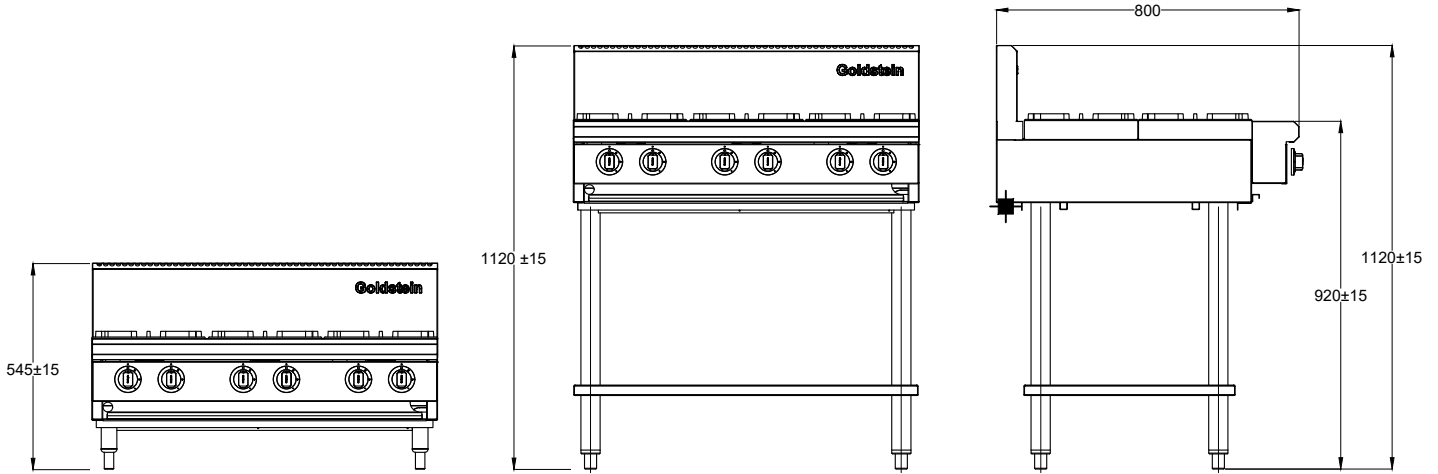

PFB36-X, PFB12G4-X, PFB24G2-X, PFB12Q4-X, PFB24Q2-X

800 SERIES GAS COOKTOPS

PFB36-X