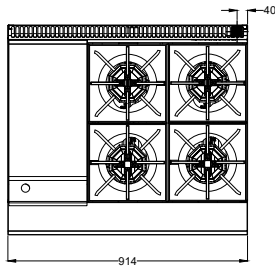

PFB36-X, PFB12G4-X, PFB24G2-X, PFB12Q4-X, PFB24Q2-X

800 SERIES GAS COOKTOPS

PFB12G4-X

3/4" BSP Gas Connection

SPECIFICATIONS

Dimensions (WxDxH)	bench mounted	914 x 800 x 545 mm
	on stand	914 x 800 x 1120 mm
Griddle size	PFB12G4-X	305 x 520 x 20 mm
	PFB24G2-X	610 x 520 x 20 mm
Chargrill size	PFB12Q4-X	305 x 510 mm
	PFB24Q2-X	610 x 510 mm

Available in Natural and LP gas

Gas connection	3/4" BSPM
PFB36-X	198/198 MJ
PFB12G4-X	152/152 MJ
PFB24G2-X	106/106 MJ
PFB12Q4-X	172/170 MJ
PFB24Q2-X	146/142 MJ
Packed dimensions without stand	980 x 900 x 870 mm

INSTALLATION CLEARANCES (minimum)

Combustible Material	Sides	250* mm	Non-combustible Material	Sides	0 mm
	Back	50 mm		Back	0 mm

Note: * If adjacent surface is of combustible material and is 100mm below the cooking surface, then only 50mm clearance is required.

Please note, due to ongoing product development and improvement, we reserve the right to change product design and specification at any time without notice.

1800 013 123 | +61 2 9604 7333
sales@middleby.com.au
middleby.com.au

VIC - TAS - 47 Stubbs Street, Kensington VIC 3031
QLD - U12, 210 Queensport Rd Nth, Murarrie QLD 4172
WA - U2, 9 Meares Way, Canning Vale WA 6155

HEAD OFFICE AND MANUFACTURING PLANT
211-217 Woodpark Road, Smithfield NSW 2164

v1_2025