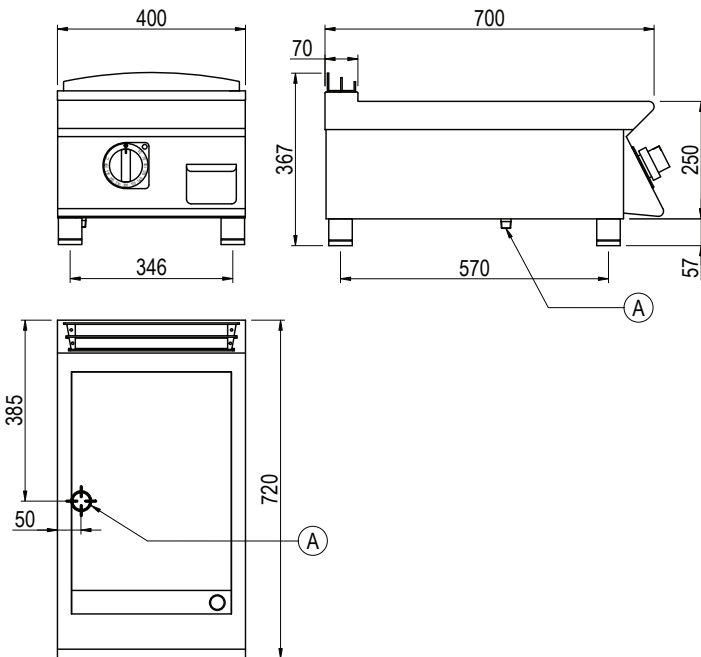

Product Information:

- Class leading, European style, professional quality and reliability since 1963
- 700 series, electric frytop with 12mm smooth mild steel plate (6.5kW)
(also available in 12mm ribbed mild steel plate)
- Heating elements with Hi-limit temperature protection
- Temperature regulation via thermostat (50°C – 300°C)
- Indicator light to monitor the correct operation of the appliance
- Robust 304 grade stainless steel construction with rounded corners for improved cleaning
- Hermetically sealed, pressed work surface with raised edges to protect from overflow
- Removable grease tray
- 24-month warranty

General Drawing:

Specifications:

Model - Smooth	FLE72TFT
Model - Ribbed	FRE72TFT
W x D x H (mm)	400 x 720 x 367
Weight	50kg
Cooktop (mm)	340 x 460
Packed Dimensions (mm)	450 x 845 x 570
Packed Weight (mm)	55kg
Electrical Connection	3Ø + N + E 415VAC / 50Hz / 6.5kW