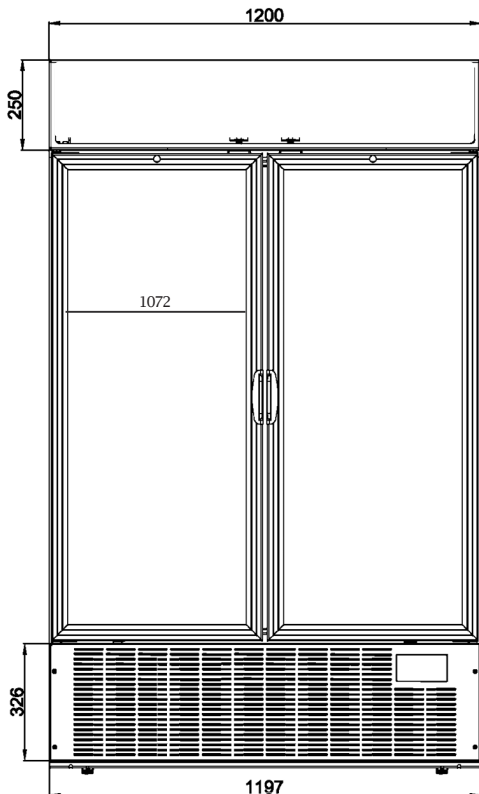

Accurate
temperature control
with digital controller

Upright Display Fridge 1082L - 2 Door - Flat Glass - Lightbox

| Upright Display Fridge

SPECIFICATIONS

Part Number	3736234
Volume	1082L
Unit Weight	195kg
Packaged Weight	210kg
Adjustable Temp. Range	-1 to 5°C
Max. Ambient Temp. Range	43°C
Climate Class	3M1
GEMS Star Rating	8
Energy Consumption	8.75kWh/24h
Refrigeration Capacity	1065W
Refrigerant	R290
Air-Circulation	Fan Forced
Rated Current	5A
Electrical Voltage	220-240V
Frequency	50Hz
Power Supply	Single Phase
Power Plug	1 x 10A
Plug Location	Rear, bottom right
Cord Length	1m

Internal Light	LED
Colour Temp.	6500K
Display Lightbox	Yes
No. of Doors	2
Door Type	Glass
Door Glass Type	Double glazed Low-E Glass + Argon Gas
Door Shape	Flat
Door Style	Hinged
Door Lock	Yes
Self-Closing Door	Yes
Door Swing Dimension	512mm
Total Depth of Door Open	1303mm
No. of Shelves incl. Base per door	6
Shelf Type	Adjustable
Shelf Dimensions	1072(w) x 527(d) mm
Temp. Controller	Digital
Castors	Yes
Colour	Silver
Warranty	2 Years Bronic Extra Care Warranty - Labour and Parts

DIMENSIONS

	External (mm)
Width	1200
Depth	775
Height	2054
	Internal (mm)
Width	1090
Depth	674
Height	1250
	Packaged (mm)
Width	1240
Depth	790
Height	2120