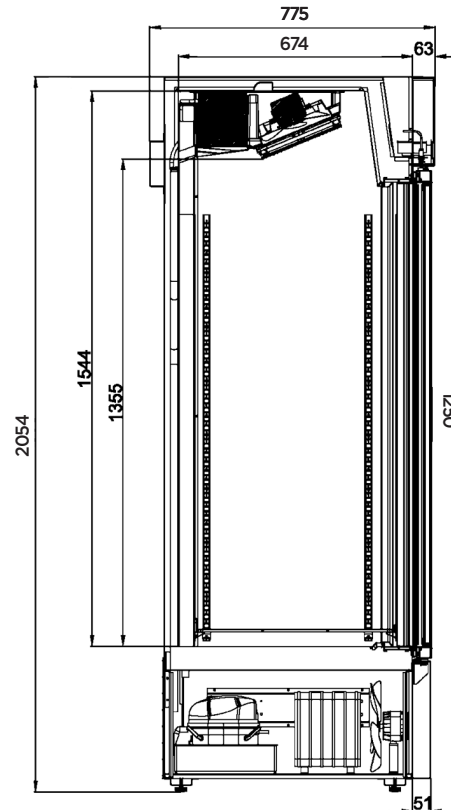

Accurate
temperature control
with digital controller

Upright Display Fridge 1082L - 2 Door - Flat Glass - Lightbox

| Upright Display Fridge

SPECIFICATIONS

Part Number	3736234
Volume	1082L
Unit Weight	195kg
Packaged Weight	210kg
Adjustable Temp. Range	-1 to 5°C
Max. Ambient Temp. Range	43°C
Climate Class	3M1
GEMS Star Rating	8
Energy Consumption	8.75kWh/24h
Refrigeration Capacity	1065W
Refrigerant	R290
Air-Circulation	Fan Forced
Rated Current	5A
Electrical Voltage	220-240V
Frequency	50Hz
Power Supply	Single Phase
Power Plug	1 x 10A
Plug Location	Rear, bottom right
Cord Length	1m

Internal Light	LED
Colour Temp.	6500K
Display Lightbox	Yes
No. of Doors	2
Door Type	Glass
Door Glass Type	Double glazed Low-E Glass + Argon Gas
Door Shape	Flat
Door Style	Hinged
Door Lock	Yes
Self-Closing Door	Yes
Door Swing Dimension	512mm
Total Depth of Door Open	1303mm
No. of Shelves incl. Base per door	6
Shelf Type	Adjustable
Shelf Dimensions	1072(w) x 527(d) mm
Temp. Controller	Digital
Castors	Yes
Colour	Silver
Warranty	2 Years Bronic Extra Care Warranty - Labour and Parts

DIMENSIONS

	External (mm)
Width	1200
Depth	775
Height	2054
	Internal (mm)
Width	1090
Depth	674
Height	1250
	Packaged (mm)
Width	1240
Depth	790
Height	2120