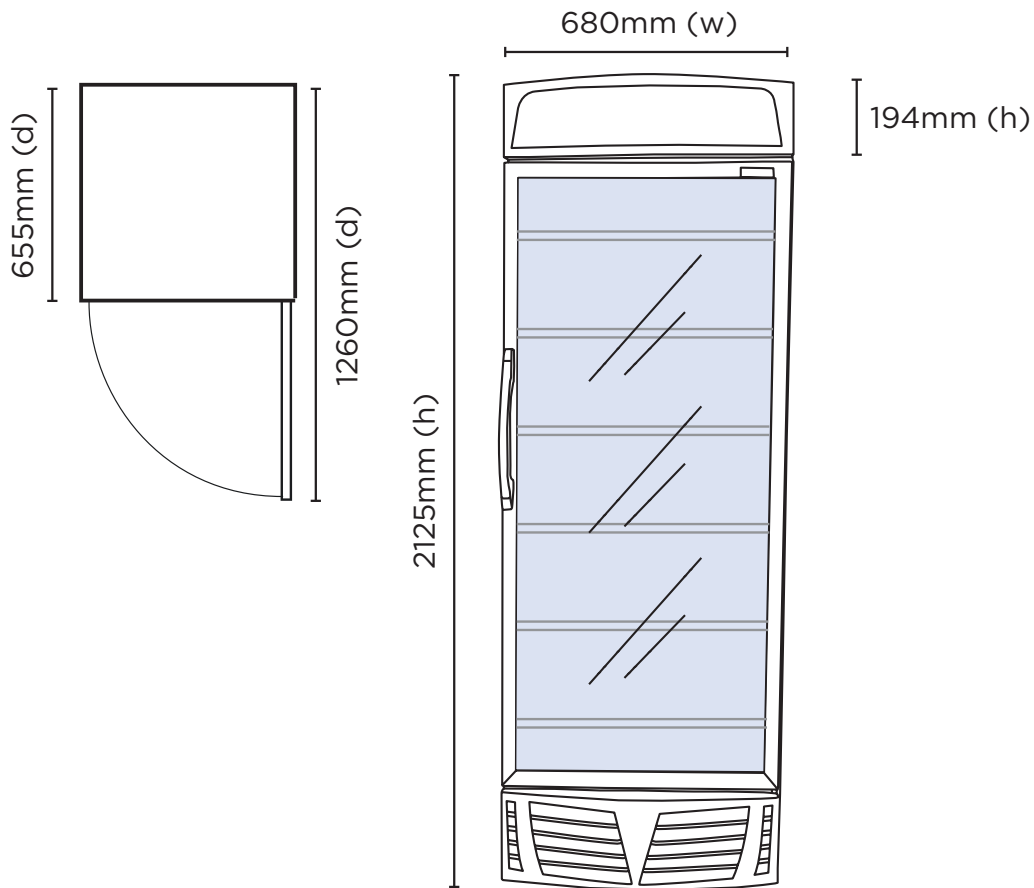

Upright Display Fridge 438L - 1 Door - Flat Glass - Lightbox

| Vertical Display & Storage

Upright Display Fridge 438L - 1 Door - Flat Glass - Lightbox

| Vertical Display & Storage

SPECIFICATIONS				DIMENSIONS	
Model Number	GM0440L-NR	Colour	White with s/steel details	External (mm)	
Part Number	3736038-NR	Display Light Box	Yes	Width	680
Volume	438L	Internal Light	LED	Depth	655
Unit Weight	110kg	No. of Doors	1	Height	2125
Packaged Weight	115kg	Door Type	Glass	Internal (mm)	
Adjustable Temp. Range	+1°C to +7°C	Door Glass Type	Double glazed	Width	580
Max. Ambient Temp.	40°C	Door Style	Hinged	Depth	495
Climate Class	3M1	Door Shape	Flat	Height	1515
Energy Consumption	3.153kWh/24h	Door Swing Dimension	680mm	Packaged (mm)	
GEMS Star Rating	8 stars	Total Depth of door open	1260mm	Width	760
Refrigeration Capacity	390W	Self-Closing Door	Yes	Depth	705
Air Circulation	Fan Forced	Door Lock	No	Height	2230
Refrigerant	R600a	No. of Shelves incl Base	6		
Rated Current	1.49A	Shelf Type	Adjustable		
Electrical Voltage	220-240V	Shelves Dimensions	584(w) x 405(d) mm		
Frequency	50Hz	Temp. Controller	Analogue		
Power Supply	Single Phase	Castors	Yes		
Power Plug	1 x 10A	Warranty	2 Years Bromic Extra Care Warranty - Labour and Parts		
Plug Location	Rear, Bottom Left				