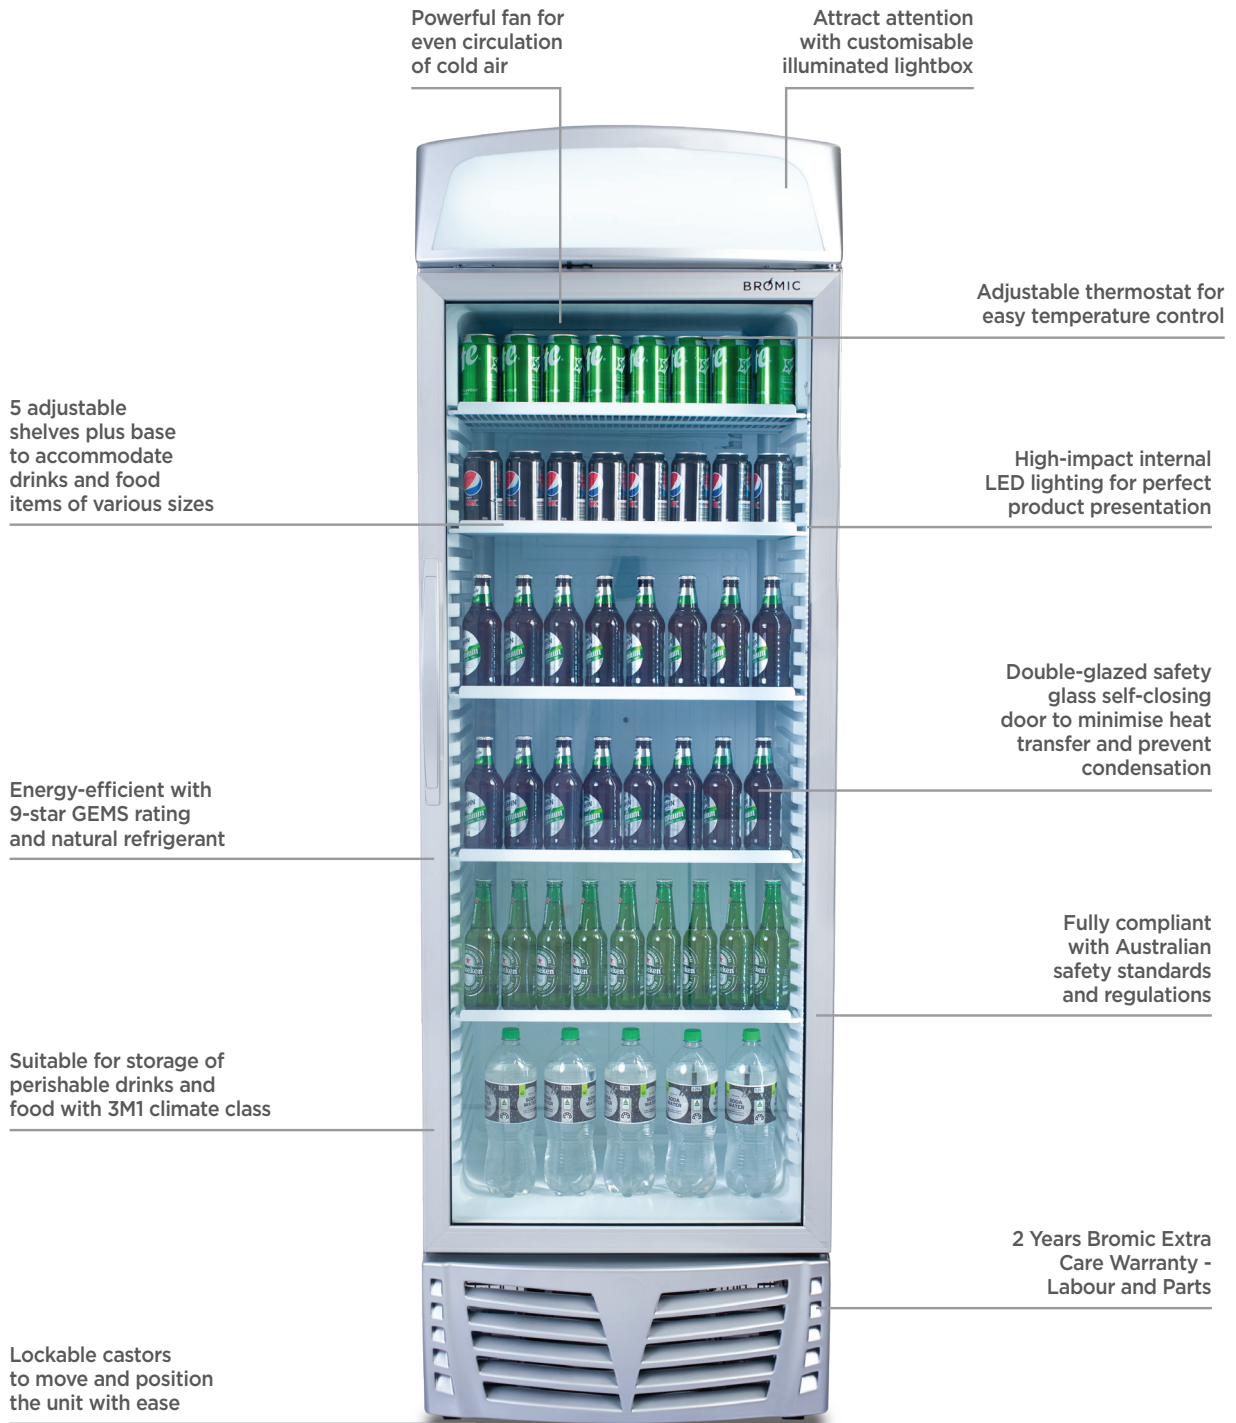

Upright Display Fridge 438L - 1 Door - Flat Glass - Lightbox

| Vertical Display & Storage

Upright Display Fridge 438L - 1 Door - Flat Glass - Lightbox

| Vertical Display & Storage

SPECIFICATIONS				DIMENSIONS	
Model Number	GM0440L-NR	Colour	White with s/steel details	External (mm)	
Part Number	3736038-NR	Display Light Box	Yes	Width	680
Volume	438L	Internal Light	LED	Depth	655
Unit Weight	110kg	No. of Doors	1	Height	2125
Packaged Weight	115kg	Door Type	Glass	Internal (mm)	
Adjustable Temp. Range	+1°C to +7°C	Door Glass Type	Double glazed	Width	580
Max. Ambient Temp.	40°C	Door Style	Hinged	Depth	495
Climate Class	3M1	Door Shape	Flat	Height	1515
Energy Consumption	3.153kWh/24h	Door Swing Dimension	680mm	Packaged (mm)	
GEMS Star Rating	8 stars	Total Depth of door open	1260mm	Width	760
Refrigeration Capacity	390W	Self-Closing Door	Yes	Depth	705
Air Circulation	Fan Forced	Door Lock	No	Height	2230
Refrigerant	R600a	No. of Shelves incl Base	6		
Rated Current	1.49A	Shelf Type	Adjustable		
Electrical Voltage	220-240V	Shelves Dimensions	584(w) x 405(d) mm		
Frequency	50Hz	Temp. Controller	Analogue		
Power Supply	Single Phase	Castors	Yes		
Power Plug	1 x 10A	Warranty	2 Years Bromic Extra Care Warranty - Labour and Parts		
Plug Location	Rear, Bottom Left				