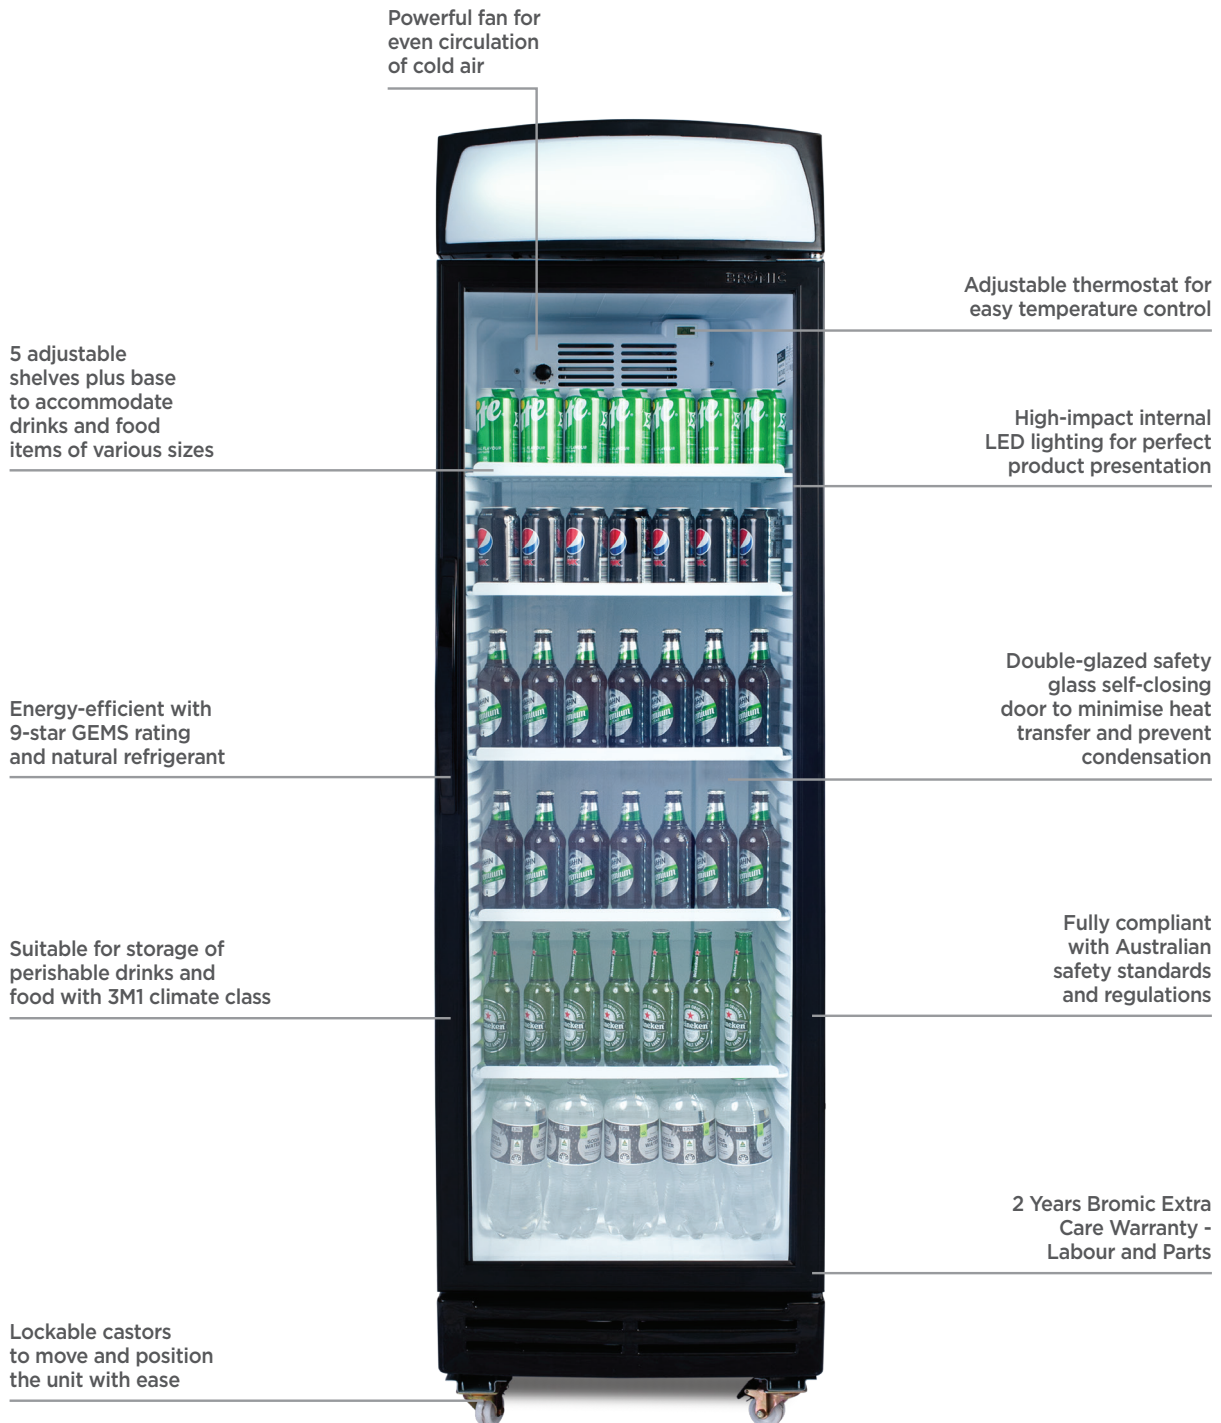

GM0374LB-NR

INDUSTRY
KITCHENS

www.industrykitchens.com.au 1800 611 058

BROMIC[®]
REFRIGERATION

Upright Display Fridge 372L - 1 Door - Flat Glass

| Vertical Display & Storage

Upright Display Fridge 372L - 1 Door - Flat Glass

| Vertical Display & Storage

SPECIFICATIONS				DIMENSIONS	
Model Number	GM0374LB-NR	Colour	White with black details	External (mm)	
Part Number	3736092-NR	Display Light Box	Yes	Width	595
Volume	372L	Internal Light	LED	Depth	640
Unit Weight	85kg	No. of Doors	1	Height	2100
Packaged Weight	90kg	Door Type	Glass	Internal (mm)	
Adjustable Temp. Range	+1°C to +7°C	Door Glass Type	Double glazed	Width	505
Max. Ambient Temp.	40°C	Door Style	Hinged	Depth	462
Climate Class	3M1	Door Shape	Flat	Height	1555
Energy Consumption	1.98kWh/24h	Door Swing Dimension	600mm	Packaged (mm)	
GEMS Star Rating	9 stars	Total Depth of door open	1160mm	Width	665
Refrigeration Capacity	370W	Self-Closing Door	Yes	Depth	685
Air Circulation	Fan Forced	Door Lock	No	Height	2150
Refrigerant	R600a	No. of Shelves incl Base	6		
Rated Current	1.23A	Shelf Type	Adjustable		
Electrical Voltage	220-240V	Shelves Dimensions	499(w) x 360(d) mm		
Frequency	50Hz	Temp. Controller	Analogue		
Power Supply	Single Phase	Castors	Yes		
Power Plug	1 x 10A	Warranty	2 Years Bromic Extra Care Warranty - Labour and Parts		
Plug Location	Rear, Bottom Left				