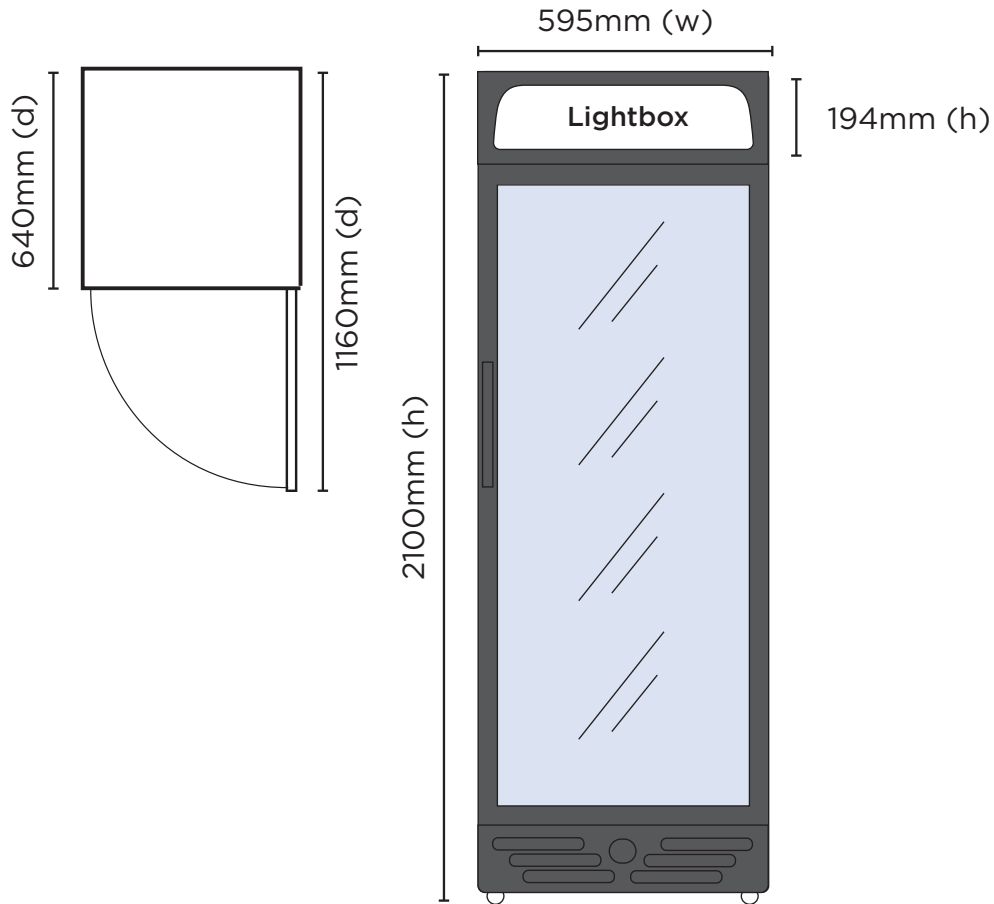

GM0374LB-NR

INDUSTRY
KITCHENS

www.industrykitchens.com.au 1800 611 058

BROMIC[®]
REFRIGERATION

Upright Display Fridge 372L - 1 Door - Flat Glass

| Vertical Display & Storage

Upright Display Fridge 372L - 1 Door - Flat Glass

| Vertical Display & Storage

SPECIFICATIONS				DIMENSIONS	
Model Number	GM0374LB-NR	Colour	White with black details	External (mm)	
Part Number	3736092-NR	Display Light Box	Yes	Width	595
Volume	372L	Internal Light	LED	Depth	640
Unit Weight	85kg	No. of Doors	1	Height	2100
Packaged Weight	90kg	Door Type	Glass	Internal (mm)	
Adjustable Temp. Range	+1°C to +7°C	Door Glass Type	Double glazed	Width	505
Max. Ambient Temp.	40°C	Door Style	Hinged	Depth	462
Climate Class	3M1	Door Shape	Flat	Height	1555
Energy Consumption	1.98kWh/24h	Door Swing Dimension	600mm	Packaged (mm)	
GEMS Star Rating	9 stars	Total Depth of door open	1160mm	Width	665
Refrigeration Capacity	370W	Self-Closing Door	Yes	Depth	685
Air Circulation	Fan Forced	Door Lock	No	Height	2150
Refrigerant	R600a	No. of Shelves incl Base	6		
Rated Current	1.23A	Shelf Type	Adjustable		
Electrical Voltage	220-240V	Shelves Dimensions	499(w) x 360(d) mm		
Frequency	50Hz	Temp. Controller	Analogue		
Power Supply	Single Phase	Castors	Yes		
Power Plug	1 x 10A	Warranty	2 Years Bromic Extra Care Warranty - Labour and Parts		
Plug Location	Rear, Bottom Left				