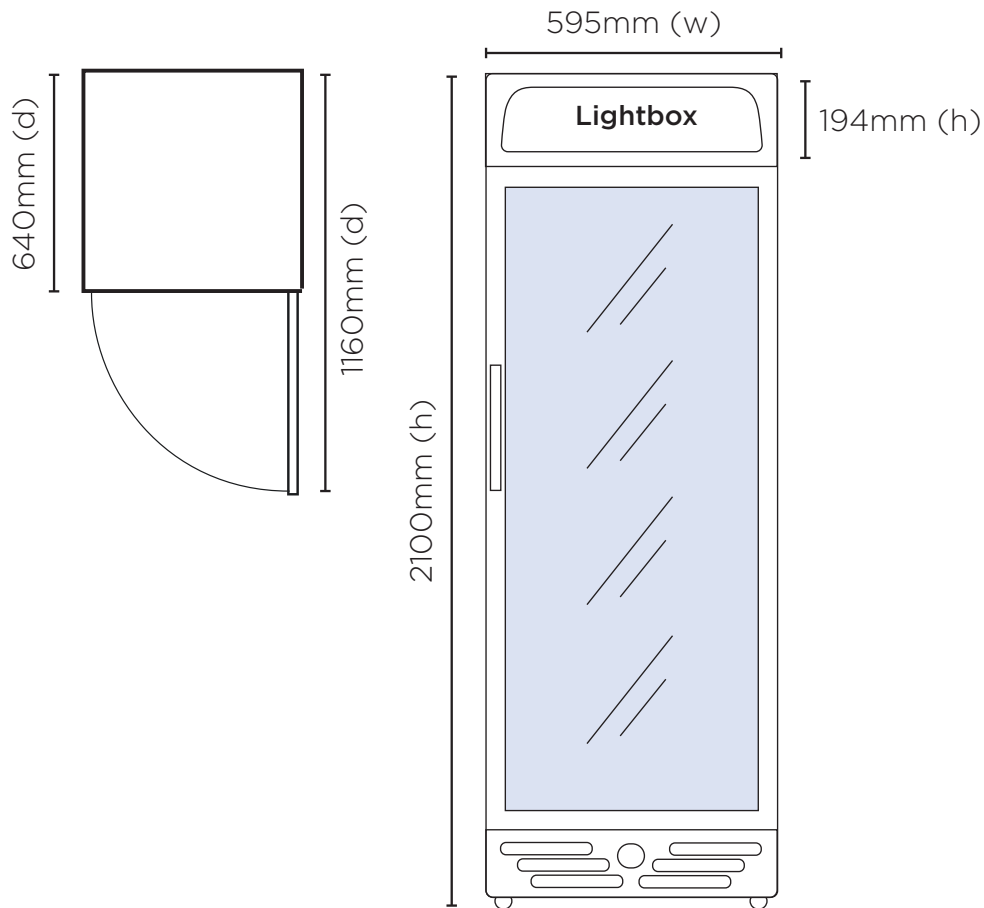

Upright Display Fridge 372L - 1 Door - Flat Glass - Lightbox

| Vertical Display & Storage

Upright Display Fridge 372L - 1 Door - Flat Glass - Lightbox

| Vertical Display & Storage

SPECIFICATIONS				DIMENSIONS	
Model Number	GM0374L-NR	Colour	White with silver trim	External (mm)	
Part Number	3736036-NR	Display Light Box	Yes	Width	595
Volume	372L	Internal Light	LED	Depth	640
Unit Weight	85kg	No. of Doors	1	Height	2100
Packaged Weight	90kg	Door Type	Glass	Internal (mm)	
Adjustable Temp. Range	+1°C to +7°C	Door Glass Type	Double glazed	Width	505
Max. Ambient Temp.	40°C	Door Style	Hinged	Depth	462
Climate Class	3M1	Door Shape	Flat	Height	1555
Energy Consumption	1.98kWh/24h	Door Swing Dimension	600mm	Packaged (mm)	
GEMS Star Rating	9 stars	Total Depth of door open	1160mm	Width	665
Refrigeration Capacity	370W	Self-Closing Door	Yes	Depth	685
Air Circulation	Fan Forced	Door Lock	No	Height	2150
Refrigerant	R600a	No. of Shelves incl Base	6		
Rated Current	1.23A	Shelf Type	Adjustable		
Electrical Voltage	220-240V	Shelves Dimensions	499(w) x 360(d) mm		
Frequency	50Hz	Temp. Controller	Analogue		
Power Supply	Single Phase	Castors	Yes		
Power Plug	1 x 10A	Warranty	2 Years Bromic Extra Care Warranty - Labour and Parts		
Plug Location	Rear, Bottom Left				