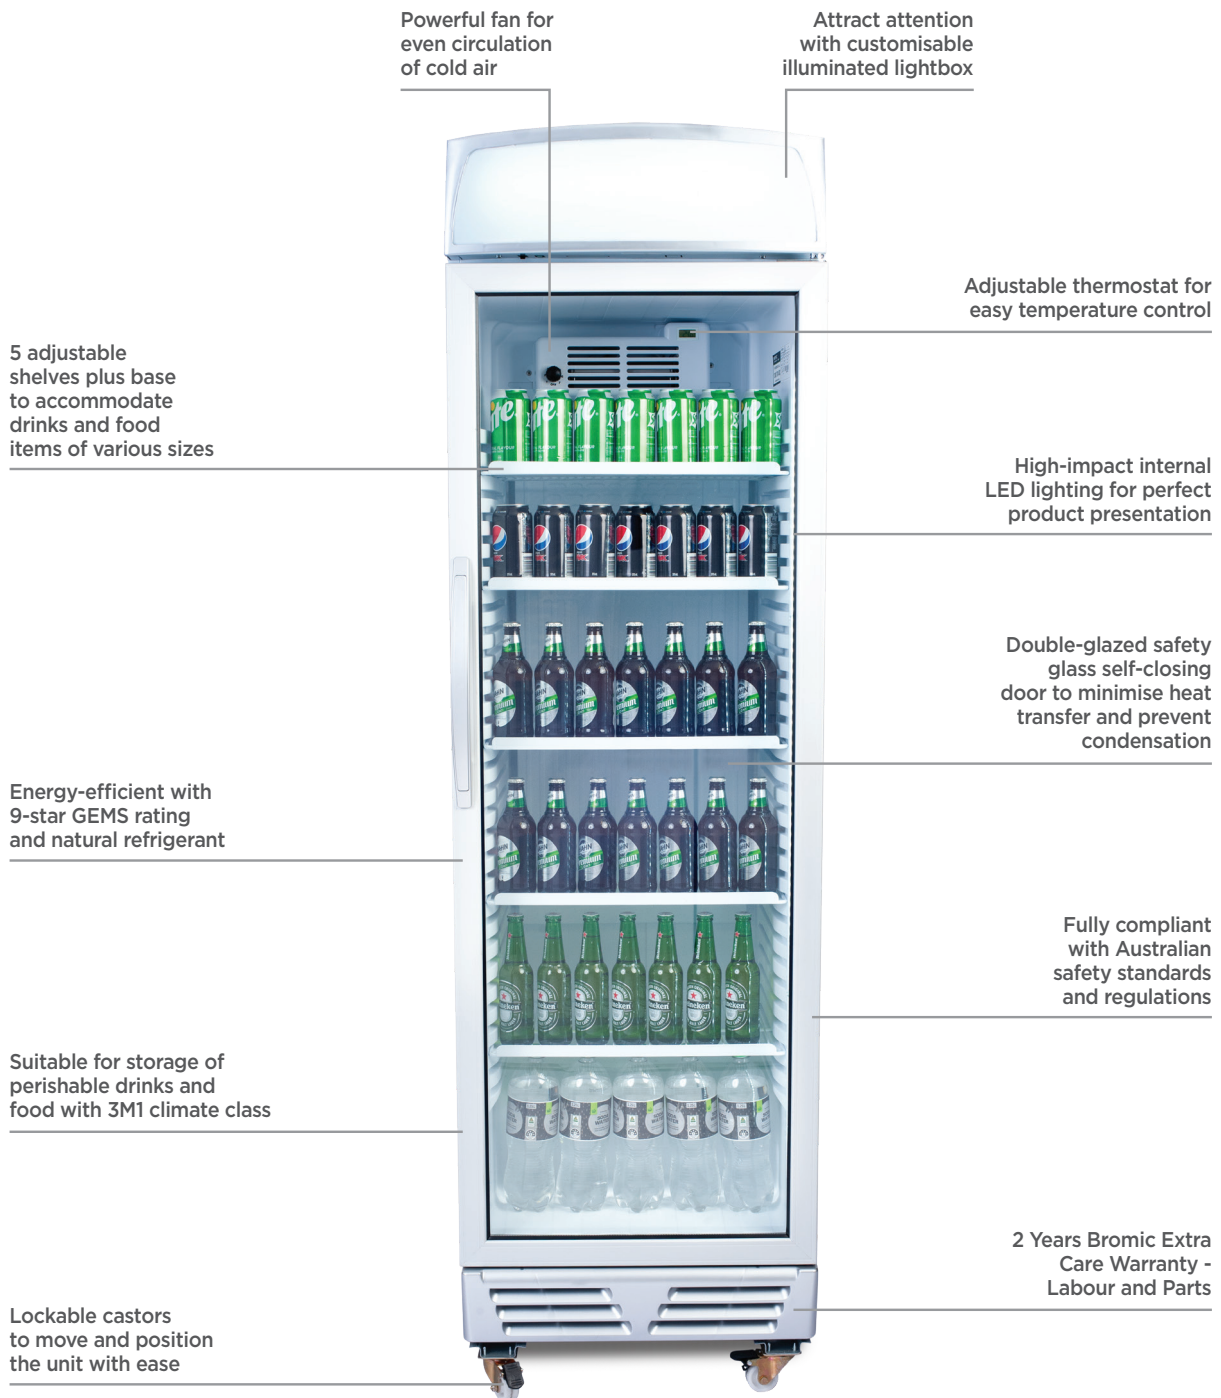

Upright Display Fridge 372L - 1 Door - Flat Glass - Lightbox

| Vertical Display & Storage

Upright Display Fridge 372L - 1 Door - Flat Glass - Lightbox

| Vertical Display & Storage

SPECIFICATIONS				DIMENSIONS	
Model Number	GM0374L-NR	Colour	White with silver trim	External (mm)	
Part Number	3736036-NR	Display Light Box	Yes	Width	595
Volume	372L	Internal Light	LED	Depth	640
Unit Weight	85kg	No. of Doors	1	Height	2100
Packaged Weight	90kg	Door Type	Glass	Internal (mm)	
Adjustable Temp. Range	+1°C to +7°C	Door Glass Type	Double glazed	Width	505
Max. Ambient Temp.	40°C	Door Style	Hinged	Depth	462
Climate Class	3M1	Door Shape	Flat	Height	1555
Energy Consumption	1.98kWh/24h	Door Swing Dimension	600mm	Packaged (mm)	
GEMS Star Rating	9 stars	Total Depth of door open	1160mm	Width	665
Refrigeration Capacity	370W	Self-Closing Door	Yes	Depth	685
Air Circulation	Fan Forced	Door Lock	No	Height	2150
Refrigerant	R600a	No. of Shelves incl Base	6		
Rated Current	1.23A	Shelf Type	Adjustable		
Electrical Voltage	220-240V	Shelves Dimensions	499(w) x 360(d) mm		
Frequency	50Hz	Temp. Controller	Analogue		
Power Supply	Single Phase	Castors	Yes		
Power Plug	1 x 10A	Warranty	2 Years Bromic Extra Care Warranty - Labour and Parts		
Plug Location	Rear, Bottom Left				