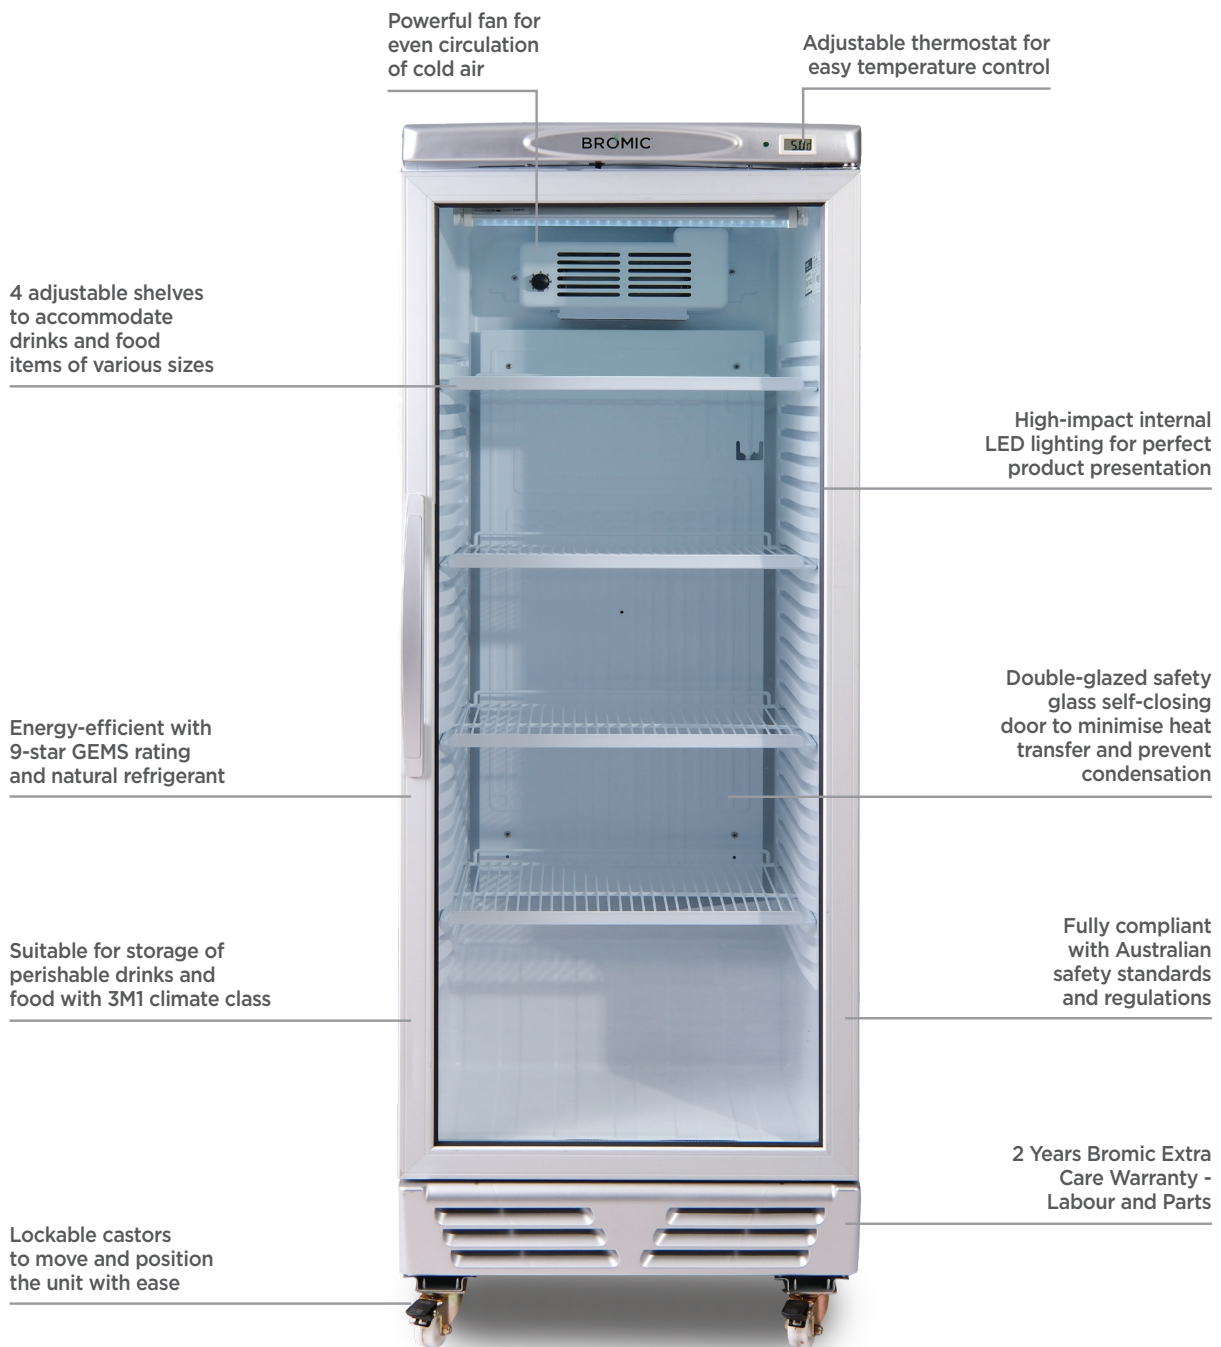

Upright Display Fridge 290L - 1 Door - Flat Glass

| Vertical Display & Storage

Upright Display Fridge 290L - 1 Door - Flat Glass

| Vertical Display & Storage

SPECIFICATIONS				DIMENSIONS	
Model Number	GM0300-NR	Colour	White with silver trim	External (mm)	
Part Number	3736034-NR	Display Light Box	No	Width	595
Volume	290L	Internal Light	LED	Depth	640
Unit Weight	74kg	No. of Doors	1	Height	1725
Packaged Weight	79kg	Door Type	Glass	Internal (mm)	
Adjustable Temp. Range	+1°C to +7°C	Door Glass Type	Double glazed	Width	505
Max. Ambient Temp.	40°C	Door Style	Hinged	Depth	462
Climate Class	3M1	Door Shape	Flat	Height	1355
Energy Consumption	1.865kWh/24h	Door Swing Dimension	600mm	Packaged (mm)	
GEMS Star Rating	9 stars	Total Depth of door open	1160mm	Width	665
Refrigeration Capacity	290W	Self-Closing Door	Yes	Depth	685
Air Circulation	Fan Forced	Door Lock	No	Height	1810
Refrigerant	R600a	No. of Shelves incl Base	5		
Rated Current	1.4A	Shelf Type	Adjustable		
Electrical Voltage	220-240V	Shelves Dimensions	499(w) x 360(d) mm		
Frequency	50Hz	Temp. Controller	Analogue		
Power Supply	Single Phase	Castors	Yes		
Power Plug	1 x 10A	Warranty	2 Years Bromic Extra Care Warranty - Labour and Parts		
Plug Location	Rear, Bottom Left				