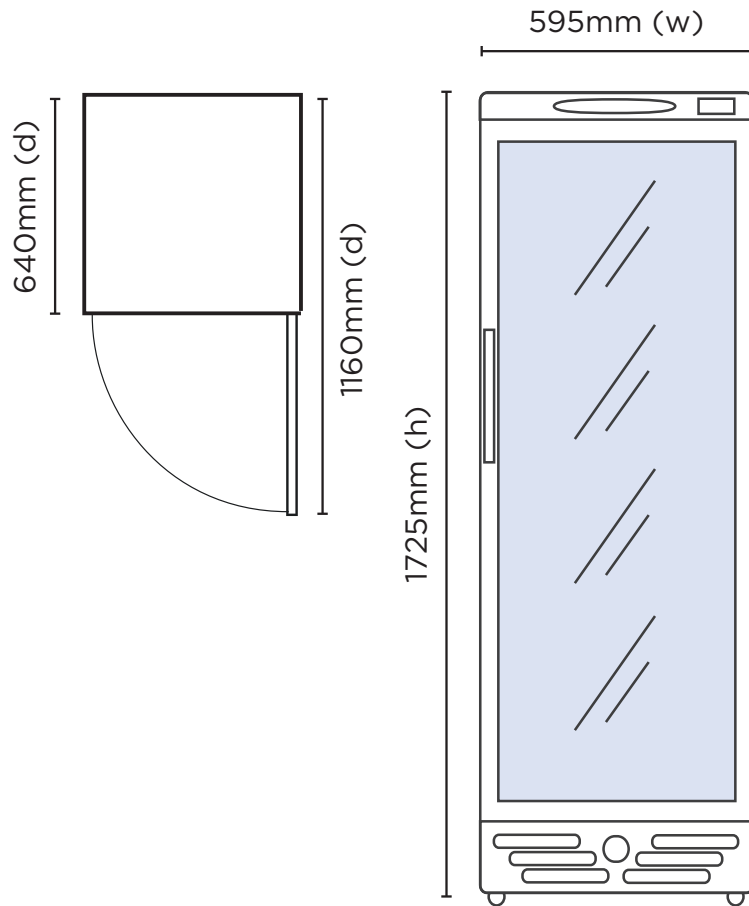

Upright Display Fridge 290L - 1 Door - Flat Glass

| Vertical Display & Storage

Upright Display Fridge 290L - 1 Door - Flat Glass

| Vertical Display & Storage

SPECIFICATIONS				DIMENSIONS	
Model Number	GM0300-NR	Colour	White with silver trim	External (mm)	
Part Number	3736034-NR	Display Light Box	No	Width	595
Volume	290L	Internal Light	LED	Depth	640
Unit Weight	74kg	No. of Doors	1	Height	1725
Packaged Weight	79kg	Door Type	Glass	Internal (mm)	
Adjustable Temp. Range	+1°C to +7°C	Door Glass Type	Double glazed	Width	505
Max. Ambient Temp.	40°C	Door Style	Hinged	Depth	462
Climate Class	3M1	Door Shape	Flat	Height	1355
Energy Consumption	1.865kWh/24h	Door Swing Dimension	600mm	Packaged (mm)	
GEMS Star Rating	9 stars	Total Depth of door open	1160mm	Width	665
Refrigeration Capacity	290W	Self-Closing Door	Yes	Depth	685
Air Circulation	Fan Forced	Door Lock	No	Height	1810
Refrigerant	R600a	No. of Shelves incl Base	5		
Rated Current	1.4A	Shelf Type	Adjustable		
Electrical Voltage	220-240V	Shelves Dimensions	499(w) x 360(d) mm		
Frequency	50Hz	Temp. Controller	Analogue		
Power Supply	Single Phase	Castors	Yes		
Power Plug	1 x 10A	Warranty	2 Years Bromic Extra Care Warranty - Labour and Parts		
Plug Location	Rear, Bottom Left				