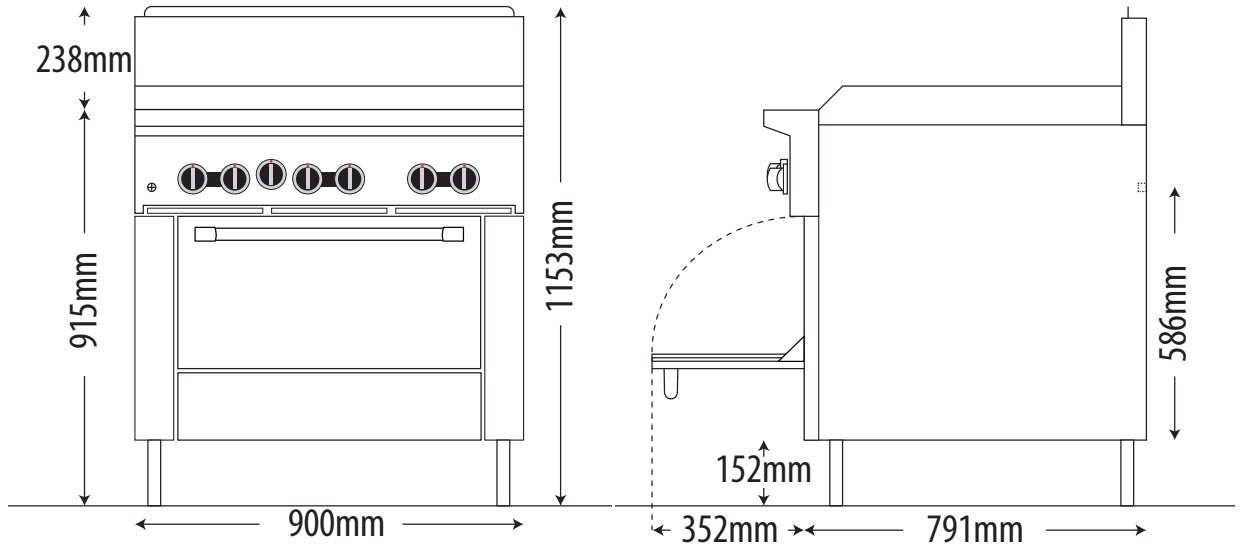

Featuring stainless steel construction with a large front 127mm 'plate rail' and backguard that matches the other Restaurant Series units giving a sleek clean finish.

Item GF36-G36R is a 600mm griddle range model with standard oven.

Premium 15mm thick griddle with powerful cast iron 'H' burners for even heat distribution. Large 686mm deep work surface. Large easy-to-use control knobs sit atop the fully porcelain interior standard oven that accepts full sized sheet pans in both directions, has a 40MJ 'H' burner with flame failure and a strong adjustable door.

DIMENSIONS

External Dimension: 900W x 876D x 1153H mm

Working height : 915mm

Oven Interior : 667W x 660D x 330H mm

Griddle : 900W x 585D mm

Combustible wall clearance: Side: 356mm, Rear: 152mm

TECHNICAL DATA

SHIPPING DATA

Shipping weight: 240kg

Shipping Dimensions: 1050W x 1050D x 1017H mm

AGA APPROVAL NUMBER

AGA 7455 G

SPECIFICATIONS ARE SUBJECT TO CHANGE WITHOUT NOTICE.