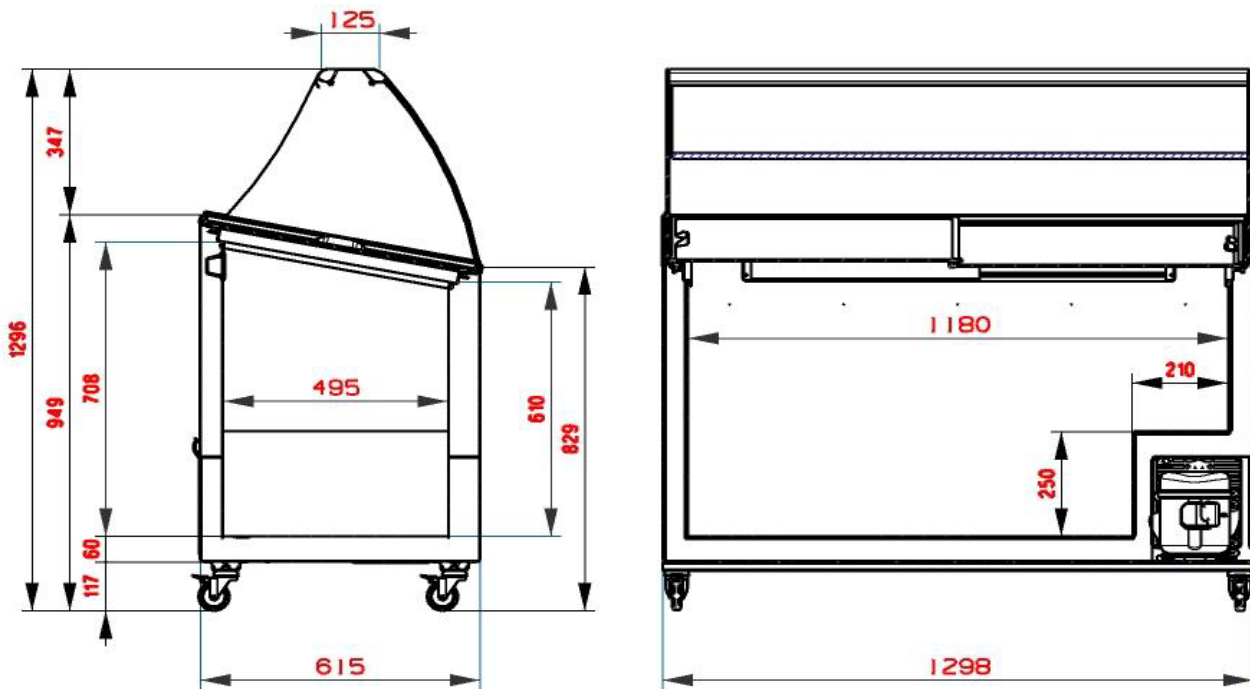

Gelato Chest Freezer 7 Basket

| Gelato / Ice Cream Displays