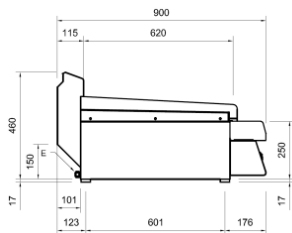

Model Number	Controls	Dimensions WxDxH (mm)	Plate Type	Plate Size WxH (mm)	Power (Kw)	Power Supply	Weight (Kg)
ZEE-GE4090L1C	Single	400 x 900 x 250	Flat	394 X 620	3.6	400, 3 Phase	58.5
ZEE-GE4090T1C	Single	400 x 900 x 250	Ribbed	394 x 620	3.6	400, 3 Phase	58.5
ZEE-GE8090L1C	Single	800 x 900 x 250	Flat	794 x 460	7.2	400, 3 Phase*	96.5
ZEE-GE8090D1C	Single	800 x 900 x 250	1/2 Ribbed	794 x 460	7.2	400, 3 Phase*	96.5
ZEE-GE8090T1C	Single	800 x 900 x 250	Ribbed	794 x 460	7.2	400, 3 Phase*	96.5
ZEE-GE8090L2C	Double	800 x 900 x 250	Flat	794 x 620	7.2	400, 3 Phase*	113
ZEE-GE8090D2C	Double	800 x 900 x 250	1/2 Ribbed	794 x 620	7.2	400, 3 Phase*	113
ZEE-GE8090T2C	Double	800 x 900 x 250	Ribbed	794 x 620	7.2	400, 3 Phase*	113
ZEE-GE1290L2C	Double	1200 x 900 x 250	Flat	1194 x 595	10.8	400, 3 Phase*	175.5
ZEE-GE1290D2C	Double	1200 x 900 x 250	1/3 Ribbed	1194 x 595	10.8	400, 3 Phase*	175.5
ZEE-GE1290T2C	Double	1200 x 900 x 250	Ribbed	1194 x 595	10.8	400, 3 Phase*	175.5

*Also available in single phase 220V

Optional Stand Models

Model Number	To Suit FlashGrill Models
ZEE-BG4090	400 x 900 Models
ZEE-BG8090	800 x 900 Models
ZEE-BG12090	1200 x 900 Models

Profile specifications identical for all units