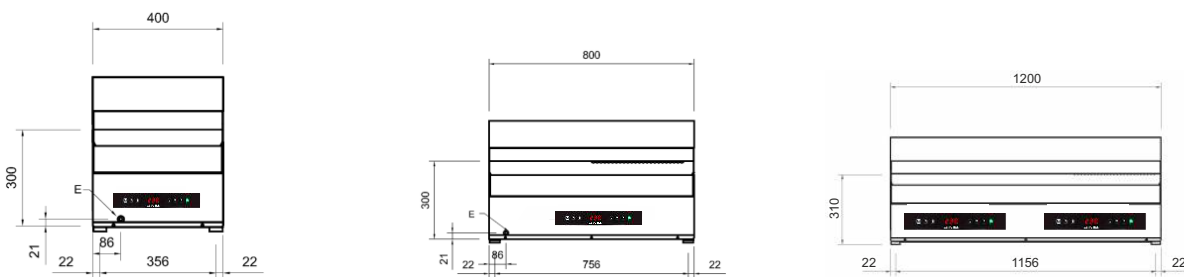

Model Number	Controls	Dimensions WxDxH (mm)	Plate Type	Plate Size WxH (mm)	Power (Kw)	Power Supply	Weight (Kg)
ZEE-GE4090L1C	Single	400 x 900 x 250	Flat	394 X 620	3.6	400, 3 Phase	58.5
ZEE-GE4090T1C	Single	400 x 900 x 250	Ribbed	394 x 620	3.6	400, 3 Phase	58.5
ZEE-GE8090L1C	Single	800 x 900 x 250	Flat	794 x 460	7.2	400, 3 Phase*	96.5
ZEE-GE8090D1C	Single	800 x 900 x 250	1/2 Ribbed	794 x 460	7.2	400, 3 Phase*	96.5
ZEE-GE8090T1C	Single	800 x 900 x 250	Ribbed	794 x 460	7.2	400, 3 Phase*	96.5
ZEE-GE8090L2C	Double	800 x 900 x 250	Flat	794 x 620	7.2	400, 3 Phase*	113
ZEE-GE8090D2C	Double	800 x 900 x 250	1/2 Ribbed	794 x 620	7.2	400, 3 Phase*	113
ZEE-GE8090T2C	Double	800 x 900 x 250	Ribbed	794 x 620	7.2	400, 3 Phase*	113
ZEE-GE1290L2C	Double	1200 x 900 x 250	Flat	1194 x 595	10.8	400, 3 Phase*	175.5
ZEE-GE1290D2C	Double	1200 x 900 x 250	1/3 Ribbed	1194 x 595	10.8	400, 3 Phase*	175.5
ZEE-GE1290T2C	Double	1200 x 900 x 250	Ribbed	1194 x 595	10.8	400, 3 Phase*	175.5

*Also available in single phase 220V

Optional Stand Models

Model Number	To Suit FlashGrill Models
ZEE-BG4090	400 x 900 Models
ZEE-BG8090	800 x 900 Models
ZEE-BG12090	1200 x 900 Models

Profile specifications identical for all units