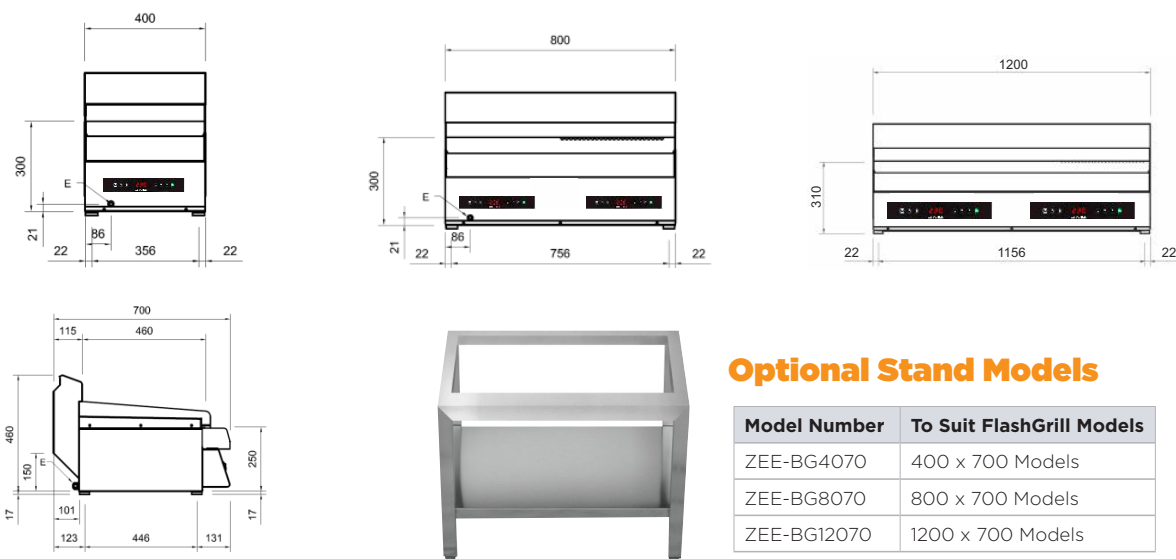

The unique heating system allows for a perfectly even and stable cooking surface with degree precision control allowing for the end user to maximise their cooking surface capacity.

Features & Benefits:

- Exploit 100% of the cooking surface; Even and stable temperature on the whole cooking surface
- Removable drip tray; easy to clean & dishwasher safe
- You choose the temperature; Touch screen control allows for exact degree control
- Easy to clean; Shaped without joints or welds allows for ease of cleaning
- Lower energy consumption compared to competitor griddle plates
- Improved chef comfort with lower temperature cooking

Model Number	Controls	Dimensions WxDxH (mm)	Plate Type	Plate Size WxH (mm)	Power (Kw)	Power Supply	Weight (Kg)
ZEE-GE4070L1C	Single	400 x 700 x 250	Flat	394 x 460	2.7	400, 3 Phase*	55.5
ZEE-GE4070T1C	Single	400 x 700 x 250	Ribbed	394 x 460	2.7	400, 3 Phase*	55.5
ZEE-GE8070L1C	Single	800 x 700 x 250	Flat	794 x 460	5.4	400, 3 Phase*	84.5
ZEE-GE8070D1C	Single	800 x 700 x 250	1/2 Ribbed	794 x 460	5.4	400, 3 Phase*	84.5
ZEE-GE8070T1C	Single	800 x 700 x 250	Ribbed	794 x 460	5.4	400, 3 Phase*	84.5
ZEE-GE8070L2C	Double	800 x 700 x 250	Flat	794 x 460	5.4	400, 3 Phase*	84.5
ZEE-GE8070D2C	Double	800 x 700 x 250	1/2 Ribbed	794 x 460	5.4	400, 3 Phase*	84.5
ZEE-GE8070T2C	Double	800 x 700 x 250	Ribbed	794 x 460	5.4	400, 3 Phase*	84.5
ZEE-GE1270L2C	Double	1200 x 700 x 250	Flat	1194 x 595	8.1	400, 3 Phase*	145.5
ZEE-GE1270D2C	Double	1200 x 700 x 250	1/3 Ribbed	1194 x 595	8.1	400, 3 Phase*	145.5
ZEE-GE1270T2C	Double	1200 x 700 x 250	Ribbed	1194 x 595	8.1	400, 3 Phase*	145.5

*Also available in single phase 220V

Optional Stand Models

Model Number	To Suit FlashGrill Models
ZEE-BG4070	400 x 700 Models
ZEE-BG8070	800 x 700 Models
ZEE-BG12070	1200 x 700 Models

Profile specifications identical for all units