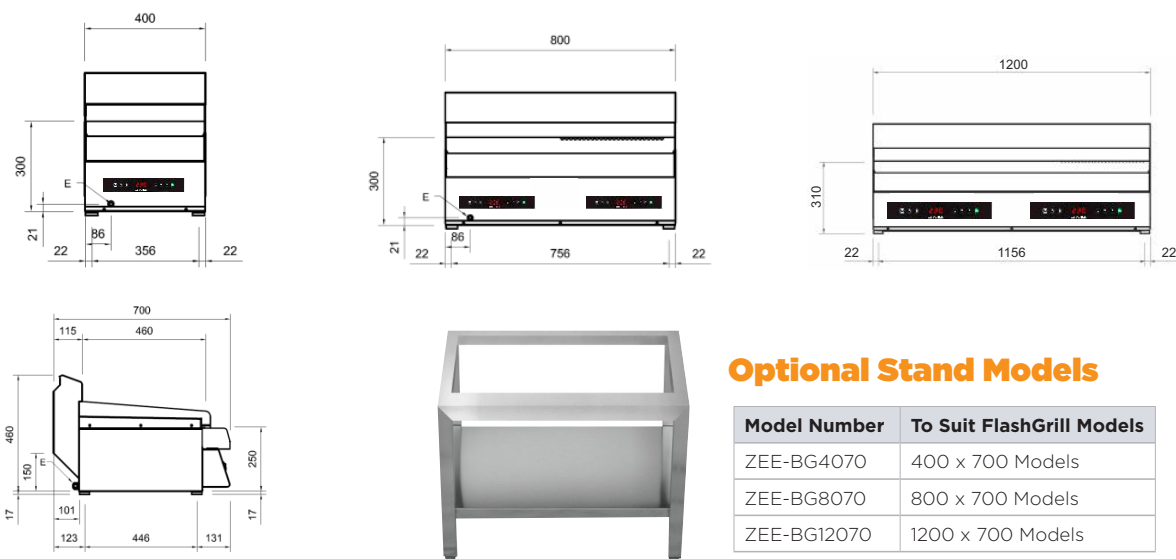

The unique heating system allows for a perfectly even and stable cooking surface with degree precision control allowing for the end user to maximise their cooking surface capacity.

Features & Benefits:

- Exploit 100% of the cooking surface; Even and stable temperature on the whole cooking surface
- Removable drip tray; easy to clean & dishwasher safe
- You choose the temperature; Touch screen control allows for exact degree control
- Easy to clean; Shaped without joints or welds allows for ease of cleaning
- Lower energy consumption compared to competitor griddle plates
- Improved chef comfort with lower temperature cooking

Model Number	Controls	Dimensions WxDxH (mm)	Plate Type	Plate Size WxH (mm)	Power (Kw)	Power Supply	Weight (Kg)
ZEE-GE4070L1C	Single	400 x 700 x 250	Flat	394 x 460	2.7	400, 3 Phase*	55.5
ZEE-GE4070T1C	Single	400 x 700 x 250	Ribbed	394 x 460	2.7	400, 3 Phase*	55.5
ZEE-GE8070L1C	Single	800 x 700 x 250	Flat	794 x 460	5.4	400, 3 Phase*	84.5
ZEE-GE8070D1C	Single	800 x 700 x 250	1/2 Ribbed	794 x 460	5.4	400, 3 Phase*	84.5
ZEE-GE8070T1C	Single	800 x 700 x 250	Ribbed	794 x 460	5.4	400, 3 Phase*	84.5
ZEE-GE8070L2C	Double	800 x 700 x 250	Flat	794 x 460	5.4	400, 3 Phase*	84.5
ZEE-GE8070D2C	Double	800 x 700 x 250	1/2 Ribbed	794 x 460	5.4	400, 3 Phase*	84.5
ZEE-GE8070T2C	Double	800 x 700 x 250	Ribbed	794 x 460	5.4	400, 3 Phase*	84.5
ZEE-GE1270L2C	Double	1200 x 700 x 250	Flat	1194 x 595	8.1	400, 3 Phase*	145.5
ZEE-GE1270D2C	Double	1200 x 700 x 250	1/3 Ribbed	1194 x 595	8.1	400, 3 Phase*	145.5
ZEE-GE1270T2C	Double	1200 x 700 x 250	Ribbed	1194 x 595	8.1	400, 3 Phase*	145.5

*Also available in single phase 220V

Profile specifications identical for all units

Optional Stand Models

Model Number	To Suit FlashGrill Models
ZEE-BG4070	400 x 700 Models
ZEE-BG8070	800 x 700 Models
ZEE-BG12070	1200 x 700 Models