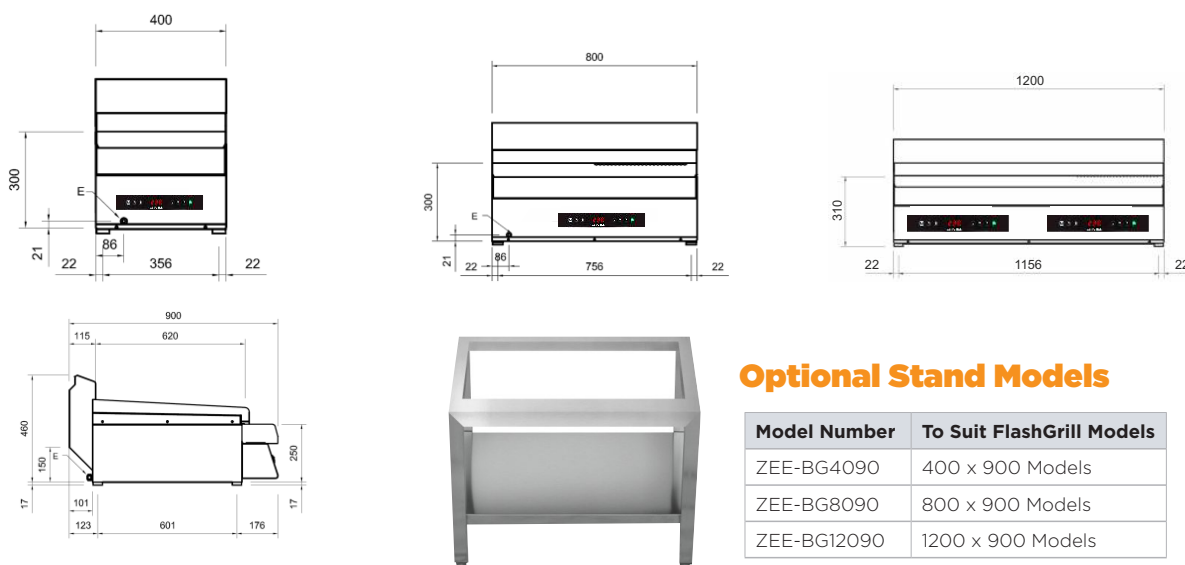

Features & Benefits:

- Exploit 100% of the cooking surface; Even and stable temperature on the whole cooking surface
- Removable drip tray; easy to clean & dishwasher safe
- You choose the temperature; Touch screen control allows for exact degree control
- Easy to clean; Shaped without joints or welds allows for ease of cleaning
- Lower energy consumption compared to competitor griddle plates
- Improved chef comfort with lower temperature cooking

Model Number	Controls	Dimensions WxDxH (mm)	Plate Type	Plate Size WxH (mm)	Power (Kw)	Power Supply	Weight (Kg)
ZEE-GE4090L1C	Single	400 x 900 x 250	Flat	394 X 620	3.6	400, 3 Phase	58.5
ZEE-GE4090T1C	Single	400 x 900 x 250	Ribbed	394 x 620	3.6	400, 3 Phase	58.5
ZEE-GE8090L1C	Single	800 x 900 x 250	Flat	794 x 460	7.2	400, 3 Phase*	96.5
ZEE-GE8090D1C	Single	800 x 900 x 250	1/2 Ribbed	794 x 460	7.2	400, 3 Phase*	96.5
ZEE-GE8090T1C	Single	800 x 900 x 250	Ribbed	794 x 460	7.2	400, 3 Phase*	96.5
ZEE-GE8090L2C	Double	800 x 900 x 250	Flat	794 x 620	7.2	400, 3 Phase*	113
ZEE-GE8090D2C	Double	800 x 900 x 250	1/2 Ribbed	794 x 620	7.2	400, 3 Phase*	113
ZEE-GE8090T2C	Double	800 x 900 x 250	Ribbed	794 x 620	7.2	400, 3 Phase*	113
ZEE-GE1290L2C	Double	1200 x 900 x 250	Flat	1194 x 595	10.8	400, 3 Phase*	175.5
ZEE-GE1290D2C	Double	1200 x 900 x 250	1/3 Ribbed	1194 x 595	10.8	400, 3 Phase*	175.5
ZEE-GE1290T2C	Double	1200 x 900 x 250	Ribbed	1194 x 595	10.8	400, 3 Phase*	175.5

*Also available in single phase 220V

Profile specifications identical for all units

Optional Stand Models

Model Number	To Suit FlashGrill Models
ZEE-BG4090	400 x 900 Models
ZEE-BG8090	800 x 900 Models
ZEE-BG12090	1200 x 900 Models