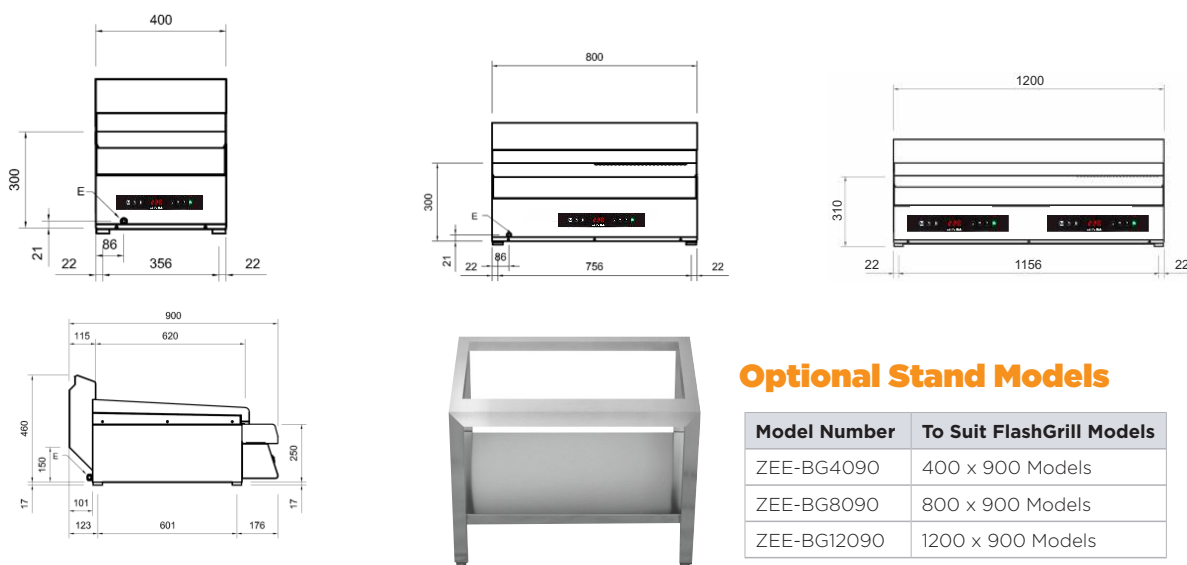

The unique heating system allows for a perfectly even and stable cooking surface with degree precision control allowing for the end user to maximise their cooking surface capacity.

Features & Benefits:

- Exploit 100% of the cooking surface; Even and stable temperature on the whole cooking surface
- Removable drip tray; easy to clean & dishwasher safe
- You choose the temperature; Touch screen control allows for exact degree control
- Easy to clean; Shaped without joints or welds allows for ease of cleaning
- Lower energy consumption compared to competitor griddle plates
- Improved chef comfort with lower temperature cooking

Model Number	Controls	Dimensions WxDxH (mm)	Plate Type	Plate Size WxH (mm)	Power (Kw)	Power Supply	Weight (Kg)
ZEE-GE4090L1C	Single	400 x 900 x 250	Flat	394 X 620	3.6	400, 3 Phase	58.5
ZEE-GE4090T1C	Single	400 x 900 x 250	Ribbed	394 x 620	3.6	400, 3 Phase	58.5
ZEE-GE8090L1C	Single	800 x 900 x 250	Flat	794 x 460	7.2	400, 3 Phase*	96.5
ZEE-GE8090D1C	Single	800 x 900 x 250	1/2 Ribbed	794 x 460	7.2	400, 3 Phase*	96.5
ZEE-GE8090T1C	Single	800 x 900 x 250	Ribbed	794 x 460	7.2	400, 3 Phase*	96.5
ZEE-GE8090L2C	Double	800 x 900 x 250	Flat	794 x 620	7.2	400, 3 Phase*	113
ZEE-GE8090D2C	Double	800 x 900 x 250	1/2 Ribbed	794 x 620	7.2	400, 3 Phase*	113
ZEE-GE8090T2C	Double	800 x 900 x 250	Ribbed	794 x 620	7.2	400, 3 Phase*	113
ZEE-GE1290L2C	Double	1200 x 900 x 250	Flat	1194 x 595	10.8	400, 3 Phase*	175.5
ZEE-GE1290D2C	Double	1200 x 900 x 250	1/3 Ribbed	1194 x 595	10.8	400, 3 Phase*	175.5
ZEE-GE1290T2C	Double	1200 x 900 x 250	Ribbed	1194 x 595	10.8	400, 3 Phase*	175.5

*Also available in single phase 220V

Profile specifications identical for all units

Optional Stand Models

Model Number	To Suit FlashGrill Models
ZEE-BG4090	400 x 900 Models
ZEE-BG8090	800 x 900 Models
ZEE-BG12090	1200 x 900 Models