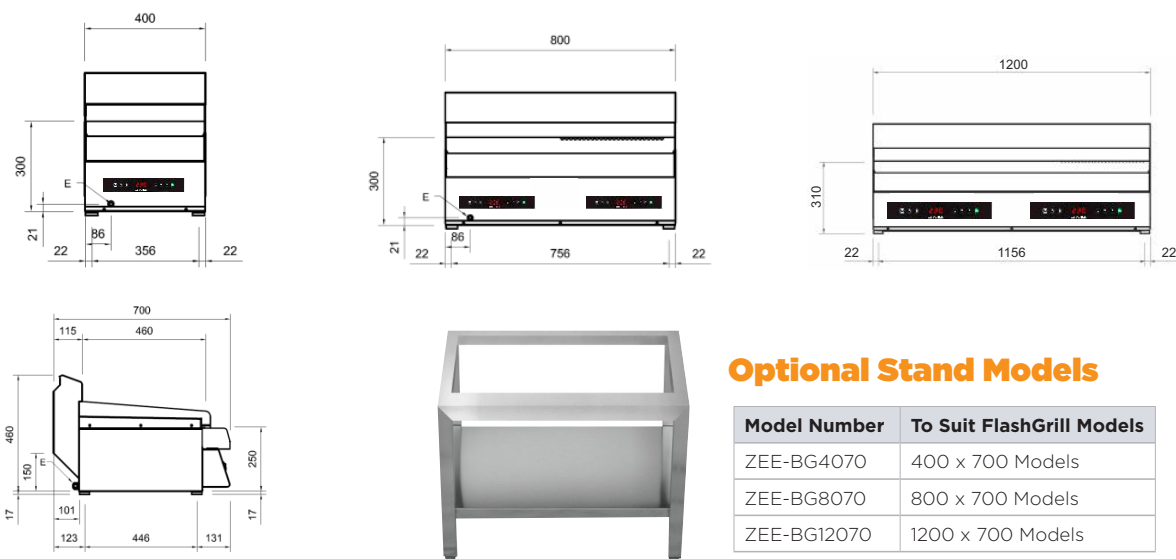

Features & Benefits:

- Exploit 100% of the cooking surface; Even and stable temperature on the whole cooking surface
- Removable drip tray; easy to clean & dishwasher safe
- You choose the temperature; Touch screen control allows for exact degree control
- Easy to clean; Shaped without joints or welds allows for ease of cleaning
- Lower energy consumption compared to competitor griddle plates
- Improved chef comfort with lower temperature cooking

Model Number	Controls	Dimensions WxDxH (mm)	Plate Type	Plate Size WxH (mm)	Power (Kw)	Power Supply	Weight (Kg)
ZEE-GE4070L1C	Single	400 x 700 x 250	Flat	394 x 460	2.7	400, 3 Phase*	55.5
ZEE-GE4070T1C	Single	400 x 700 x 250	Ribbed	394 x 460	2.7	400, 3 Phase*	55.5
ZEE-GE8070L1C	Single	800 x 700 x 250	Flat	794 x 460	5.4	400, 3 Phase*	84.5
ZEE-GE8070D1C	Single	800 x 700 x 250	1/2 Ribbed	794 x 460	5.4	400, 3 Phase*	84.5
ZEE-GE8070T1C	Single	800 x 700 x 250	Ribbed	794 x 460	5.4	400, 3 Phase*	84.5
ZEE-GE8070L2C	Double	800 x 700 x 250	Flat	794 x 460	5.4	400, 3 Phase*	84.5
ZEE-GE8070D2C	Double	800 x 700 x 250	1/2 Ribbed	794 x 460	5.4	400, 3 Phase*	84.5
ZEE-GE8070T2C	Double	800 x 700 x 250	Ribbed	794 x 460	5.4	400, 3 Phase*	84.5
ZEE-GE1270L2C	Double	1200 x 700 x 250	Flat	1194 x 595	8.1	400, 3 Phase*	145.5
ZEE-GE1270D2C	Double	1200 x 700 x 250	1/3 Ribbed	1194 x 595	8.1	400, 3 Phase*	145.5
ZEE-GE1270T2C	Double	1200 x 700 x 250	Ribbed	1194 x 595	8.1	400, 3 Phase*	145.5

*Also available in single phase 220V

Profile specifications identical for all units

Optional Stand Models

Model Number	To Suit FlashGrill Models
ZEE-BG4070	400 x 700 Models
ZEE-BG8070	800 x 700 Models
ZEE-BG12070	1200 x 700 Models