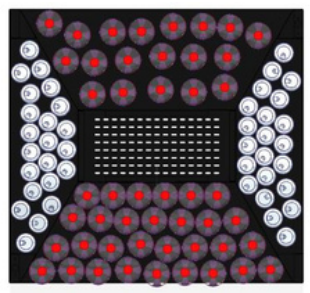

Heating self-service shelf

Neutral Crossmerch shelf

Technical feature	
<b>SIZE</b>	
L :	1000 mm
H :	1379 mm
D :	937 mm
<b>POWER</b>	
Power suplie :	230 V Mono // 16 Amps
power :	2900 W
<b>CARACTERISTIC</b>	
<ul style="list-style-type: none"> <li>• Waterproof pans on the display</li> <li>• Electronic regulation of temperature</li> <li>• 4 side of cross-merchandising for chips, bottles...</li> <li>• Power full Lightning quartz light</li> <li>• Bumper all around in stainless steel</li> </ul>	