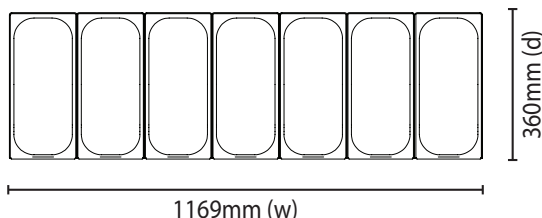

Tub Support Framework

SPECIFICATIONS

Part Number	3736227
Capacity	130L + (93L storage)
Temp. Range (°C)	-15 to -18°C
Max. Ambient Temp. (°C)	35°C
Refrigeration Power	N/A
Energy Consumption	9.12kWh/24h
Current	3.6A
Gross Weight	134kg
Packaged Dimensions	1500 x 935 x 1300
Refrigerant	R290
Plug Supplied	Yes, 1 x 10A
Plug Location	Bottom Right Side
Main Light	LED
No. of lids	1, Plexy
Canopy	Yes
Door Lock	No
Tubs	7

Rear Storage	Yes
Tubs in Storage	12
Door Swing Dimensions	N/A
Total Height with Door Open	N/A
Automatic Defrost System	Yes
Colour	White with blue trim
Castors	Yes
Warranty	Yes, 1 year parts & warranty
Warranty Service	Bromic Extra Care

DIMENSIONS

	External (mm)
Width	1328
Depth	737
Height	1229

	Internal (mm)
Width	1190
Depth	545
Height	356