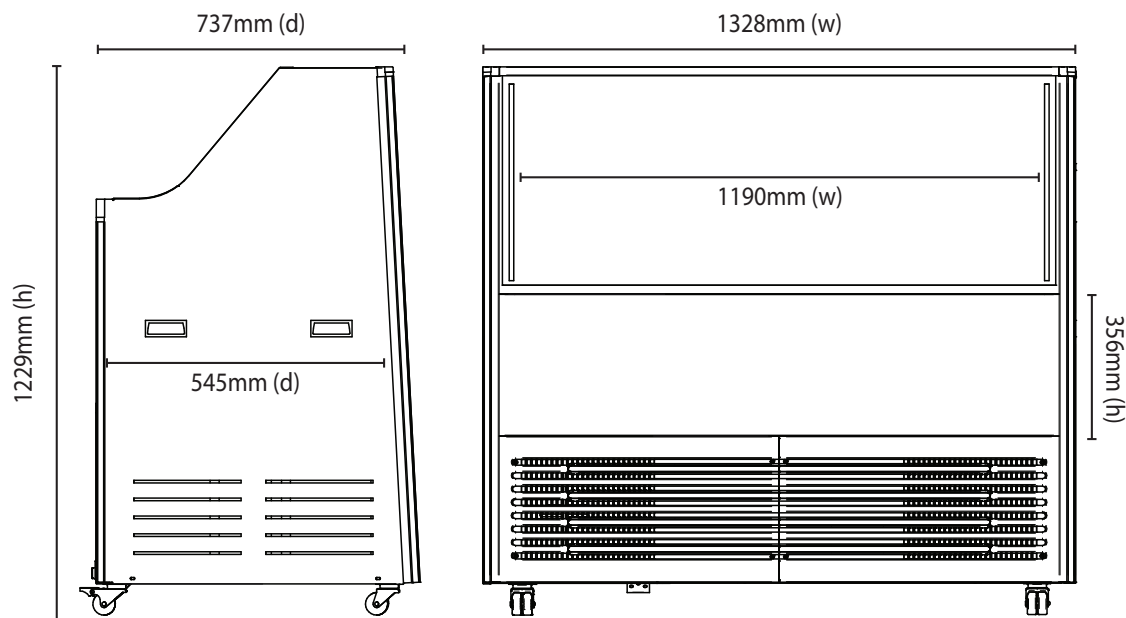

DELIGHT7 | Delight Gelato Display - 7 Tub

Gelato Displays