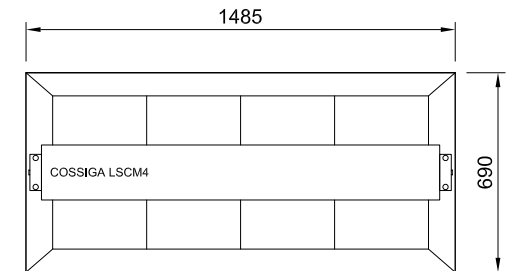

LSCM-FS

LINEAR SERIES - CERAMIC HEATED GLASS - Full Square Glass Canopy

COSSIGA

LSCM2-FS

LSCM3-FS

LSCM4-FS

ASSEMBLY REQUIRED