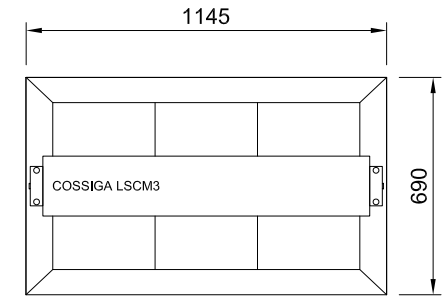

LSCM-FS

LINEAR SERIES - CERAMIC HEATED GLASS - Full Square Glass Canopy

COSSIGA

LSCM2-FS

LSCM3-FS

LSCM4-FS

ASSEMBLY REQUIRED