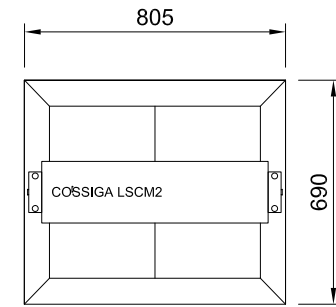

LSCM-FS

LINEAR SERIES - CERAMIC HEATED GLASS - Full Square Glass Canopy

COSSIGA

LSCM2-FS