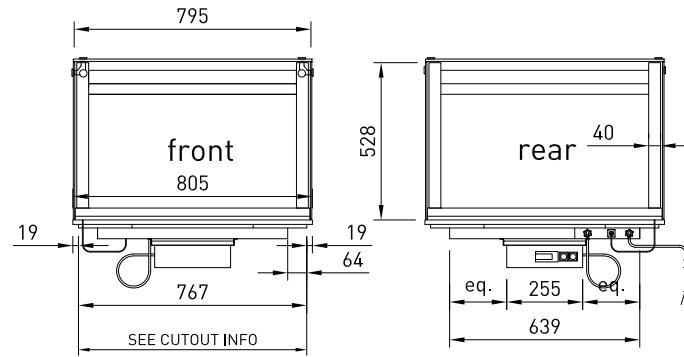

LSCM-FS

LINEAR SERIES - CERAMIC HEATED GLASS - Full Square Glass Canopy

COSSIGA

LSCM2-FS