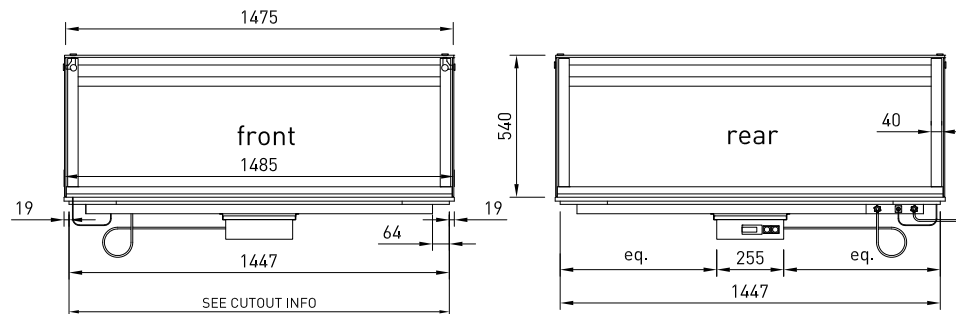

LSCM-FS

LINEAR SERIES - CERAMIC HEATED GLASS - Full Square Glass Canopy

COSSIGA

LSCM2-FS

LSCM3-FS

LSCM4-FS

ASSEMBLY REQUIRED