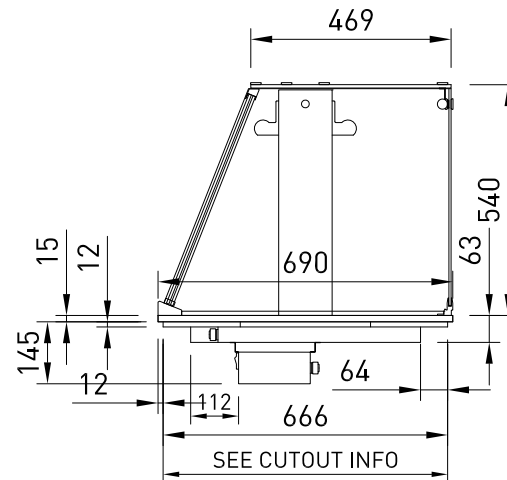

CABINET DIMENSIONS & SPECIFICATIONS

| MODEL | CABINET | | | WEIGHT KG | BENCH TOP CUT OUT HOLE SIZE | TEMP RANGE DEG C | DISPLAY AREA M2 | FREQUENCY | CURRENT WITH OVERHEAD HEATING & LEDS AMPS | POWER WITH OVERHEAD HEATING & LEDES KW 230V | CONNECTION ELECTRICAL POWER CORD 3000MM NZ/AUS/UK | VOLTAGE | PACKED FOR SHIPPING | | | |
|----------|----------------|---------------|----------------|--------------|-----------------------------------|------------------------|-----------------------|-----------|--|---|--|----------|---------------------|---------------|----------------|----------------|
| | LENGTH [MM] | DEPTH [MM] | HEIGHT [MM] | | | | | | | | | | LENGTH [MM] | DEPTH [MM] | HEIGHT [MM] | WEIGHT [KG] |
| LSCM2-FS | 805 | 690 | 555 | 65 | 775x672 | 75-95 | 0.33 | 50/60 HZ | 7.9 | 1.9 | 10 AMP 3 PIN PLUG (UK 13 AMP) | 220-240V | 910 | 770 | 410 | 76 |
| LSCM3-FS | 1145 | 690 | 555 | 65 | 1115x672 | 75-95 | 0.51 | 50/60 HZ | 11.7 | 2.691 | 15 AMP LEAD ONLY | 220-240V | 1250 | 770 | 410 | 88 |
| LSCM4-FS | 1485 | 690 | 555 | 85 | 1455x672 | 75-95 | 0.68 | 50/60 HZ | 15.7 | 3.611 | 20 AMP LEAD ONLY | 220-240V | 1590 | 770 | 410 | 107 |
| LSCM5-FS | 1825 | 690 | 555 | 97 | 1795x672 | 75-95 | 0.86 | 50/60 HZ | 19.6 | 4.508 | 20 AMP LEAD ONLY | 220-240V | 1930 | 770 | 410 | 128 |
| LSCM6-FS | 2165 | 690 | 555 | 109 | 2135x672 | 75-95 | 1.04 | 50/60 HZ | 23.5 | 5.405 | 30 AMP LEAD ONLY | 220-240V | 2270 | 770 | 410 | 140 |

PRODUCT FEATURES

- Ceramic Heated Glass
- Overhead Ceramic Heaters and LED Lighting
- Digital thermostatic controller

LSCM-FS LEFT SIDE ELEVATION

ELECTRICAL POWER

Electrical power cord 3000mm 1 phase connection required.
Unit must be hard wired on site to isolation switch.