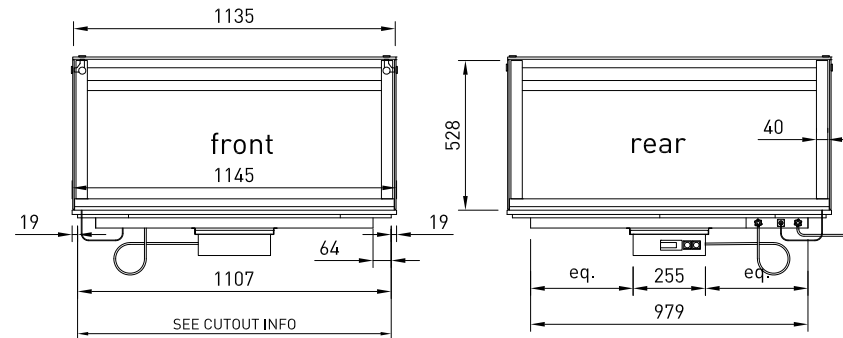

LSCM-FS

LINEAR SERIES - CERAMIC HEATED GLASS - Full Square Glass Canopy

COSSIGA

LSCM2-FS

LSCM3-FS

LSCM4-FS

ASSEMBLY REQUIRED