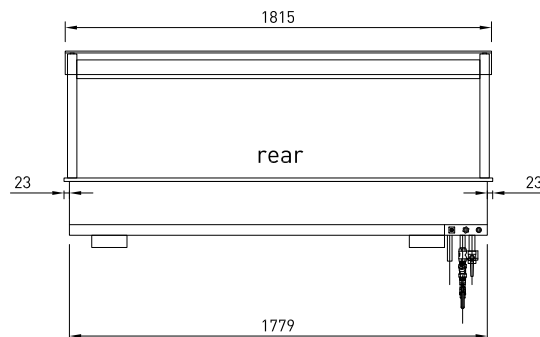

LSBM-FT

LINEAR SERIES - BAIN MARIE - Flat Top Sneeze Guard

COSSIGA

LSBM3-FT

LSBM4-FT

LSBM5-FT

ASSEMBLY REQUIRED