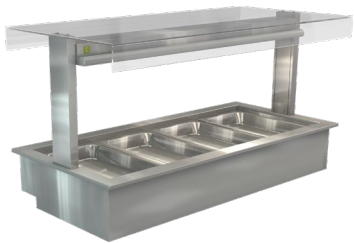

LSBM-FT

LINEAR SERIES - BAIN MARIE - Flat Top Sneeze Guard

COSSIGA

LSBM3-FT

LSBM4-FT

LSBM5-FT

ASSEMBLY REQUIRED