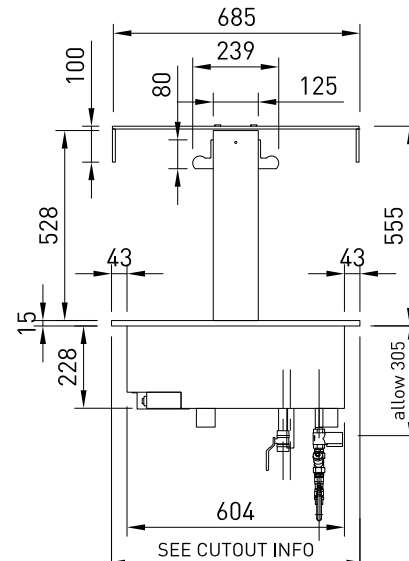

## CABINET DIMENSIONS & SPECIFICATIONS

MODEL	CABINET					PANS	WATER FILL	TEMP	DISPLAY AREA	POWER WITH OVERHEAD HEATING & LEDS		CONNECTION ELECTRICAL POWER CORD 3000MM	VOLTAGE	PACKED FOR SHIPPING			
	LENGTH [MM]	DEPTH [MM]	HEIGHT [MM]	WEIGHT [KG]	CUT OUTS					LITERS	DEG C			M2	KW 230V	AMPS	NZ/AUS/UK
LSBM3-FT	1145	690	555	123	1120X635	3 x 1/1 65mm Gastro Pans	57	75 -95	0.53	3.45	15	20 AMP LEAD ONLY	220-240V	1250	770	670	123
LSBM4-FT	1485	690	555	152	1460X635	4 x 1/1 65mm Gastro Pans	75	75 -95	0.73	4.30	18.7	30 AMP LEAD ONLY	220-240V	1590	770	670	152
LSBM5-FT	1825	690	555	183	1800X635	5 x 1/1 65mm Gastro Pans	93	75 -95	0.92	5.75	25	30 AMP LEAD ONLY	220-240V	1930	770	670	183
LSBM6-FT	2165	690	555	215	2140X635	6 x 1/1 65mm Gastro Pans	113	75 -95	1.10	6.56	28.5	40 AMP LEAD ONLY	220-240V	2270	770	670	215

### GASTRO PANS

Units supplied with 1/1 pans at 65mm deep, max pan depth is 100mm

### ELECTRICAL POWER

Electrical power cord 3000mm 1 phase connection required. Unit must be hard wired on site to isolation switch.