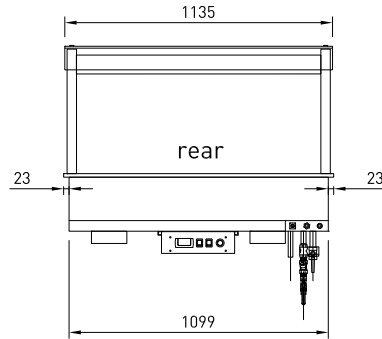

LSBM-FT

LINEAR SERIES - BAIN MARIE - Flat Top Sneeze Guard

COSSIGA

LSBM3-FT