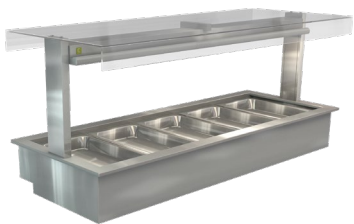

LSBM-FT

LINEAR SERIES - BAIN MARIE - Flat Top Sneeze Guard

COSSIGA

LSBM3-FT

LSBM4-FT

LSBM5-FT

ASSEMBLY REQUIRED