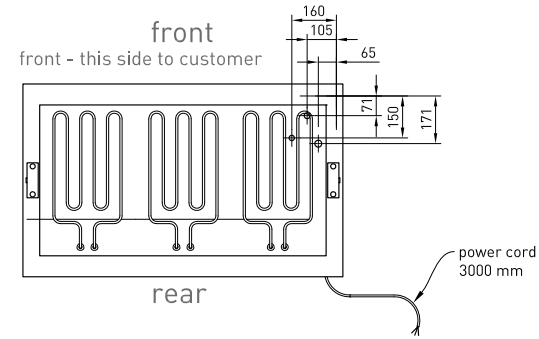

LSBM-FT

LINEAR SERIES - BAIN MARIE - Flat Top Sneeze Guard

COSSIGA

LSBM3-FT