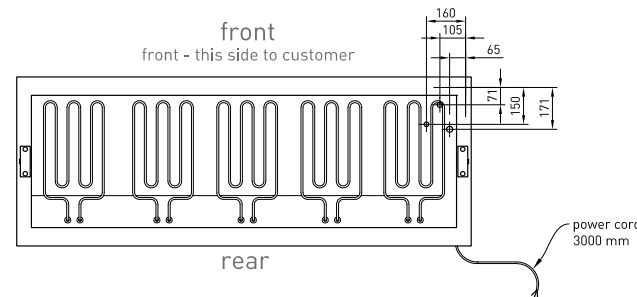

LSBM-FT

LINEAR SERIES - BAIN MARIE - Flat Top Sneeze Guard

COSSIGA

LSBM3-FT

LSBM4-FT

LSBM5-FT

ASSEMBLY REQUIRED