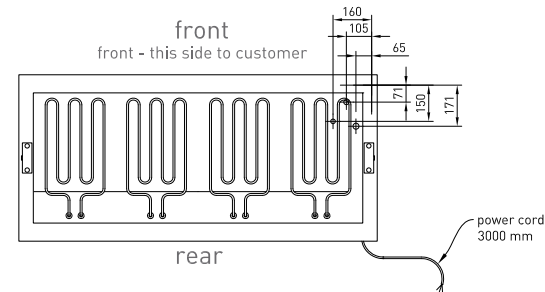

LSBM-FT

LINEAR SERIES - BAIN MARIE - Flat Top Sneeze Guard

COSSIGA

LSBM3-FT

LSBM4-FT

LSBM5-FT

ASSEMBLY REQUIRED