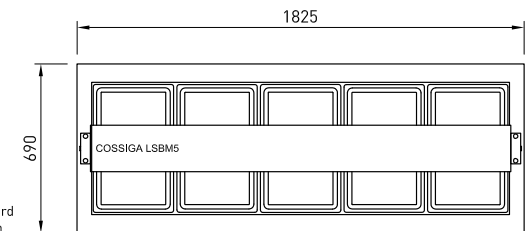

LSBM-FT

LINEAR SERIES - BAIN MARIE - Flat Top Sneeze Guard

COSSIGA

LSBM3-FT

LSBM4-FT

LSBM5-FT

ASSEMBLY REQUIRED