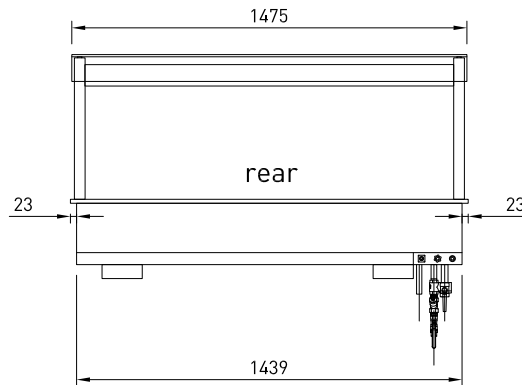

LSBM-FT

LINEAR SERIES - BAIN MARIE - Flat Top Sneeze Guard

COSSIGA

LSBM3-FT

LSBM4-FT

LSBM5-FT

ASSEMBLY REQUIRED