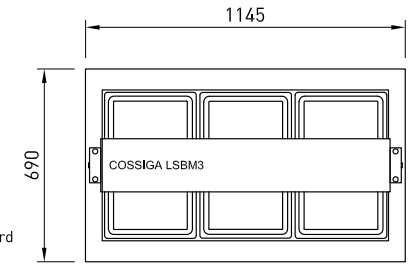

LSBM-FT

LINEAR SERIES - BAIN MARIE - Flat Top Sneeze Guard

COSSIGA

LSBM3-FT