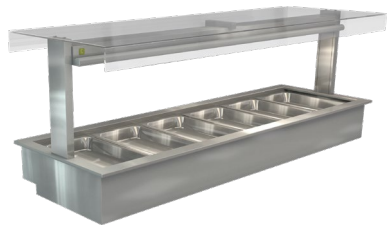

LSBM-FT

LINEAR SERIES - BAIN MARIE - Flat Top Sneeze Guard

COSSIGA

LSBM6-FT

ASSEMBLY REQUIRED