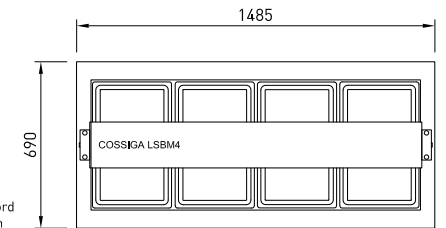

LSBM-FT

LINEAR SERIES - BAIN MARIE - Flat Top Sneeze Guard

COSSIGA

LSBM3-FT

LSBM4-FT

LSBM5-FT

ASSEMBLY REQUIRED