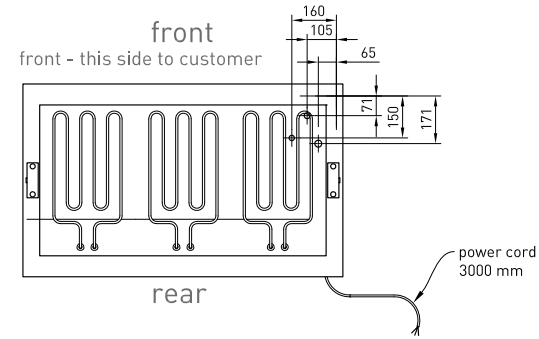

LSBM-FS

LINEAR SERIES - BAIN MARIE - Full Square Glass

COSSIGA

LSBM3-FS