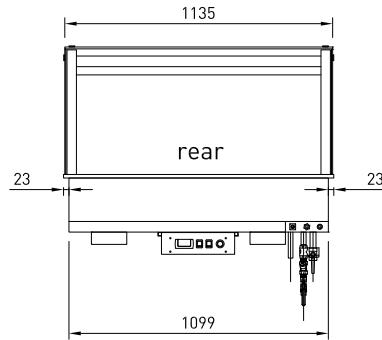

LSBM-FS

LINEAR SERIES - BAIN MARIE - Full Square Glass

COSSIGA

LSBM3-FS