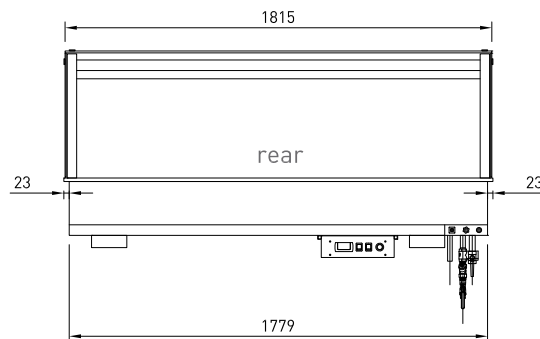

LSBM-FS

LINEAR SERIES - BAIN MARIE - Full Square Glass

COSSIGA

LSBM5-FS

ASSEMBLY REQUIRED