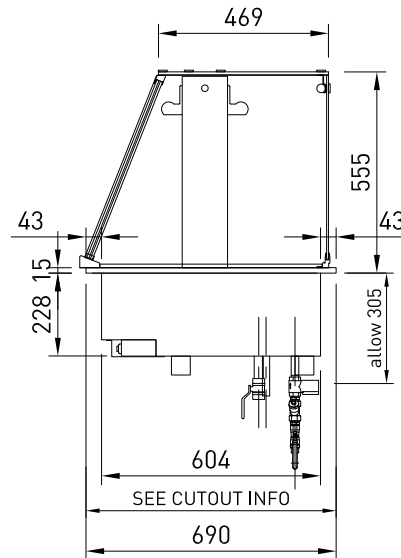

## CABINET DIMENSIONS & SPECIFICATIONS

MODEL	CABINET					PANS	WATER FILL	TEMP	DISPLAY AREA	POWER WITH OVERHEAD HEATING & LEDS		CONNECTION ELECTRICAL POWER CORD 3000MM	VOLTAGE	PACKED FOR SHIPPING			
	LENGTH [MM]	DEPTH [MM]	HEIGHT [MM]	WEIGHT [KG]	CUT OUTS					LITERS	DEG C			M2	KW 230V	AMPS	NZ/AUS/UK
LSBM3-FS	1145	690	555	139	1120X635	3 x 1/1 65mm Gastro Pans	57	75 -95	0.53	3.45	15	20 AMP LEAD ONLY	220-240V	1250	770	670	139
LSBM4-FS	1485	690	555	166	1460X635	4 x 1/1 65mm Gastro Pans	75	75 -95	0.73	4.30	18.7	30 AMP LEAD ONLY	220-240V	1590	770	670	166
LSBM5-FS	1825	690	555	199	1800X635	5 x 1/1 65mm Gastro Pans	93	75 -95	0.92	5.75	25	30 AMP LEAD ONLY	220-240V	1930	770	670	199
LSBM6-FS	2165	690	555	230	2140X635	6 x 1/1 65mm Gastro Pans	113	75 -95	1.10	6.56	28.5	40 AMP LEAD ONLY	220-240V	2270	770	670	230

### GASTRO PANS

Units supplied with 1/1 pans at 65mm deep, max pan depth is 100mm