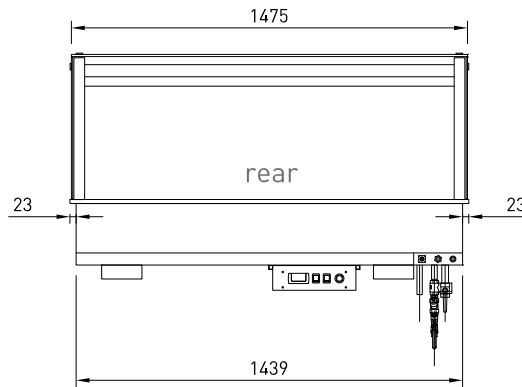

LSBM-FS

LINEAR SERIES - BAIN MARIE - Full Square Glass

COSSIGA

LSBM4-FS

ASSEMBLY REQUIRED