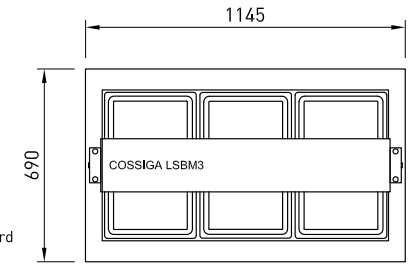

LSBM-FS

LINEAR SERIES - BAIN MARIE - Full Square Glass

COSSIGA

LSBM3-FS