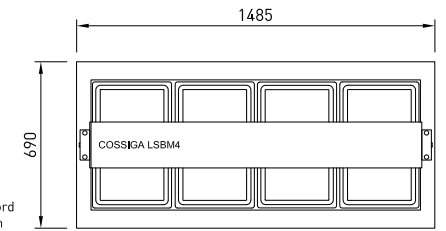

LSBM-FS

LINEAR SERIES - BAIN MARIE - Full Square Glass

COSSIGA

LSBM4-FS

ASSEMBLY REQUIRED