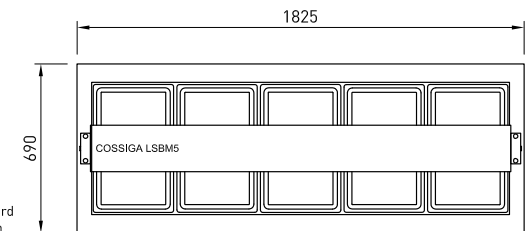

LSBM-FS

LINEAR SERIES - BAIN MARIE - Full Square Glass

COSSIGA

LSBM5-FS

ASSEMBLY REQUIRED