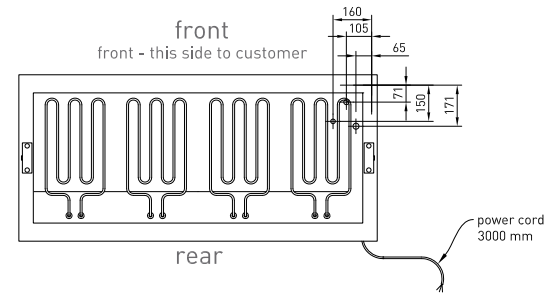

LSBM-FS

LINEAR SERIES - BAIN MARIE - Full Square Glass

COSSIGA

LSBM4-FS

ASSEMBLY REQUIRED