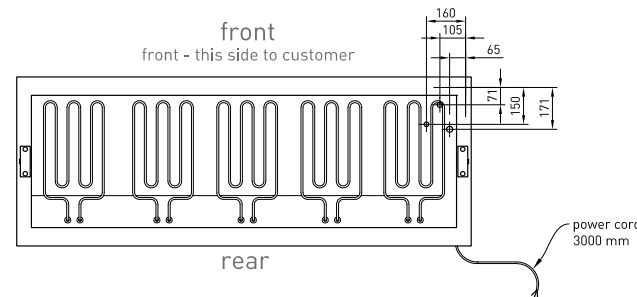

LSBM-FS

LINEAR SERIES - BAIN MARIE - Full Square Glass

COSSIGA

LSBM5-FS

ASSEMBLY REQUIRED