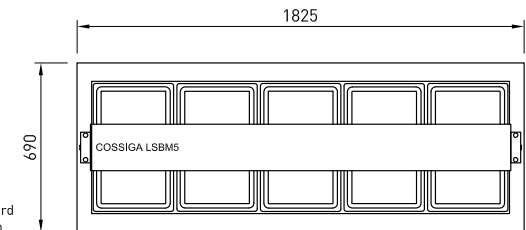

LSBM-FS

LINEAR SERIES - BAIN MARIE - Full Square Glass

COSSIGA

LSBM5-FS

ASSEMBLY REQUIRED