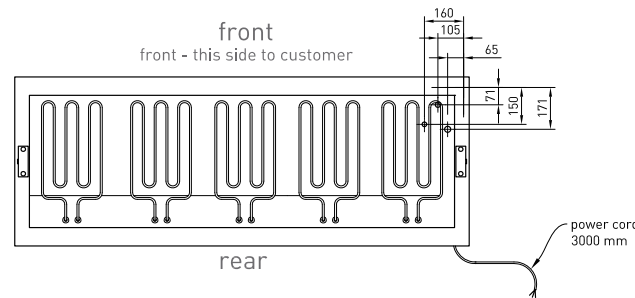

LSBM-FS

LINEAR SERIES - BAIN MARIE - Full Square Glass

COSSIGA

LSBM5-FS

ASSEMBLY REQUIRED