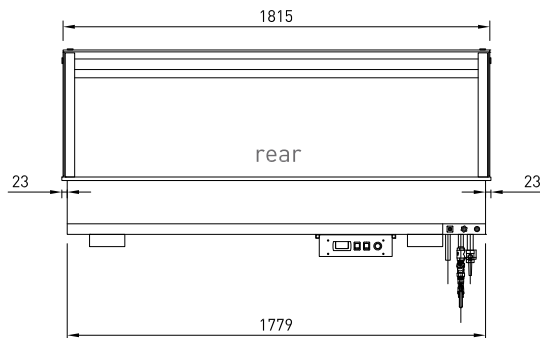

LSBM-FS

LINEAR SERIES - BAIN MARIE - Full Square Glass

COSSIGA

LSBM5-FS

ASSEMBLY REQUIRED