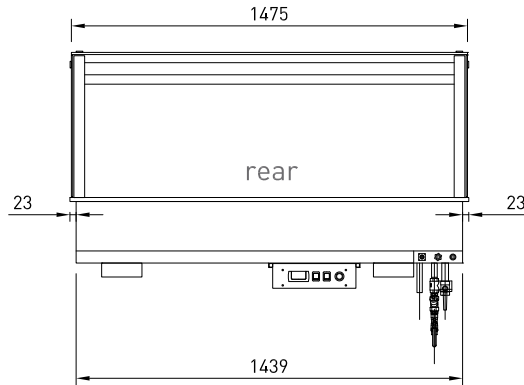

LSBM-FS

LINEAR SERIES - BAIN MARIE - Full Square Glass

COSSIGA

LSBM4-FS

ASSEMBLY REQUIRED