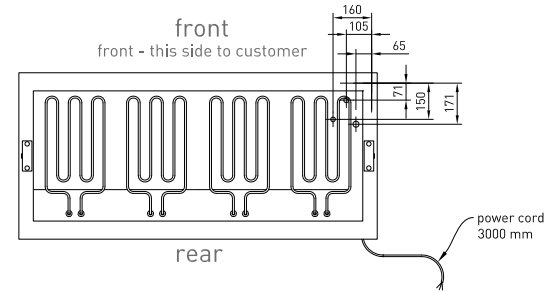

LSBM-FS

LINEAR SERIES - BAIN MARIE - Full Square Glass

COSSIGA

LSBM4-FS

ASSEMBLY REQUIRED