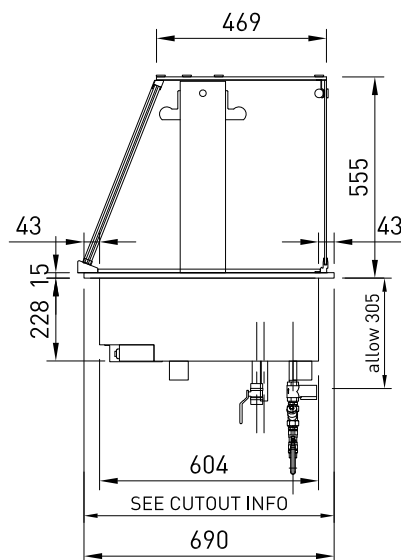

## CABINET DIMENSIONS & SPECIFICATIONS

MODEL	CABINET					PANS	WATER FILL	TEMP	DISPLAY AREA	POWER WITH OVERHEAD HEATING & LEDS		CONNECTION ELECTRICAL POWER CORD 3000MM	VOLTAGE	PACKED FOR SHIPPING			
	LENGTH [MM]	DEPTH [MM]	HEIGHT [MM]	WEIGHT [KG]	CUT OUTS					LITERS	DEG C			M2	KW 230V	AMPS	NZ/AUS/UK
LSBM3-FS	1145	690	555	139	1120X635	3 x 1/1 65mm Gastro Pans	57	75 -95	0.53	3.45	15	20 AMP LEAD ONLY	220-240V	1250	770	670	139
LSBM4-FS	1485	690	555	166	1460X635	4 x 1/1 65mm Gastro Pans	75	75 -95	0.73	4.30	18.7	30 AMP LEAD ONLY	220-240V	1590	770	670	166
LSBM5-FS	1825	690	555	199	1800X635	5 x 1/1 65mm Gastro Pans	93	75 -95	0.92	5.75	25	30 AMP LEAD ONLY	220-240V	1930	770	670	199
LSBM6-FS	2165	690	555	230	2140X635	6 x 1/1 65mm Gastro Pans	113	75 -95	1.10	6.56	28.5	40 AMP LEAD ONLY	220-240V	2270	770	670	230

### GASTRO PANS

Units supplied with 1/1 pans at 65mm deep, max pan depth is 100mm