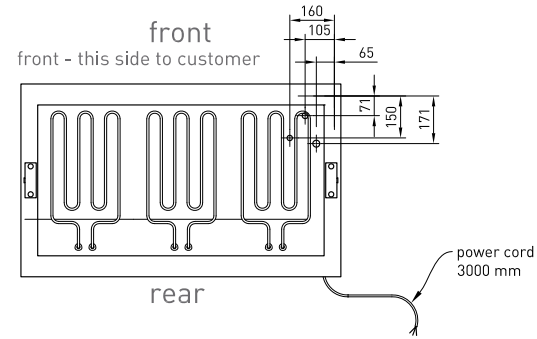

LSBM-FS

LINEAR SERIES - BAIN MARIE - Full Square Glass

COSSIGA

LSBM3-FS