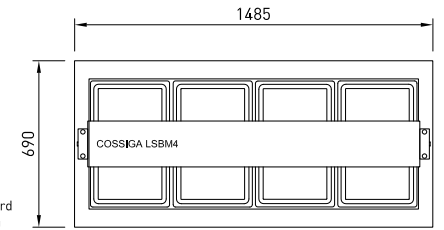

LSBM-FS

LINEAR SERIES - BAIN MARIE - Full Square Glass

COSSIGA

LSBM4-FS

ASSEMBLY REQUIRED