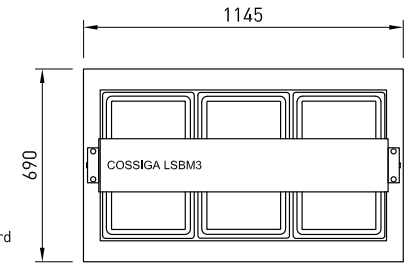

LSBM-FS

LINEAR SERIES - BAIN MARIE - Full Square Glass

COSSIGA

LSBM3-FS