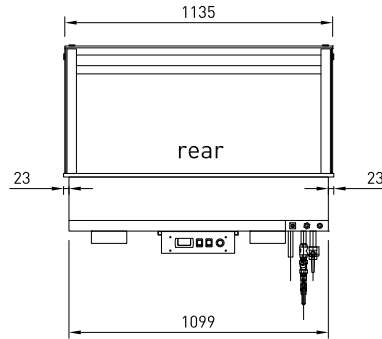

LSBM-FS

LINEAR SERIES - BAIN MARIE - Full Square Glass

COSSIGA

LSBM3-FS