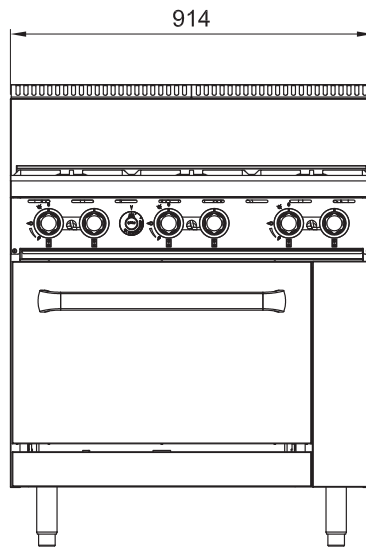

ATO-6B-F

2 YEARS WARRANTY ON ALL PARTS & LABOUR
* EXTRA 2 YEARS WARRANTY ON PARTS WHEN YOU REGISTER WITH US ONLINE