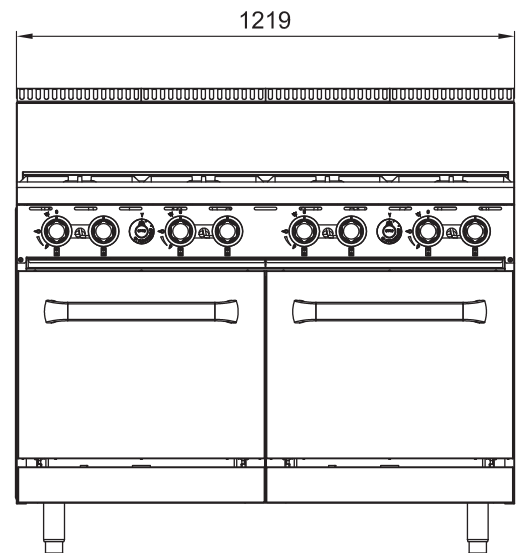

ATO-8B-F

2 YEARS WARRANTY ON ALL PARTS & LABOUR
* EXTRA 2 YEARS WARRANTY ON PARTS WHEN YOU REGISTER WITH US ONLINE