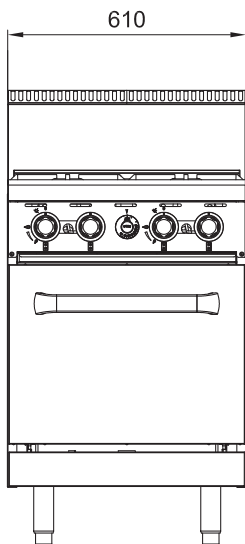

ATO-4B-F

2 YEARS WARRANTY ON ALL PARTS & LABOUR
* EXTRA 2 YEARS WARRANTY ON PARTS WHEN YOU REGISTER WITH US ONLINE