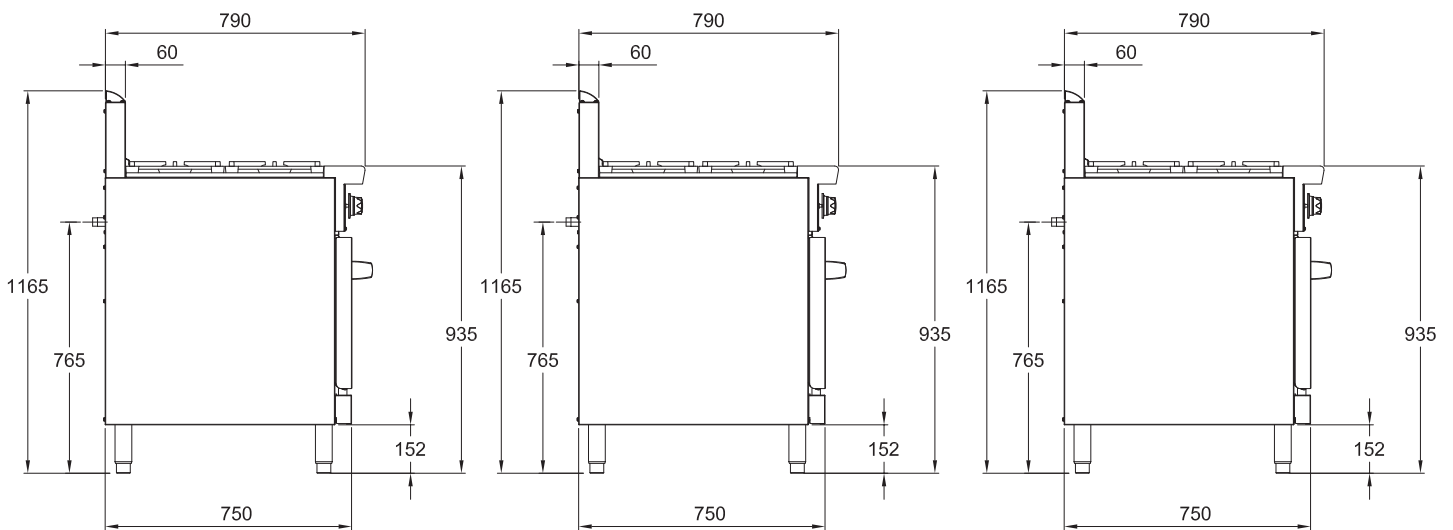

ATO-8B-F

2 YEARS WARRANTY ON ALL PARTS & LABOUR
* EXTRA 2 YEARS WARRANTY ON PARTS WHEN YOU REGISTER WITH US ONLINE