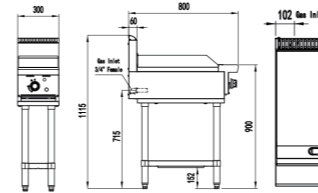

300mm Griddle
AT80G3G-F

600mm Griddle
AT80G6G-F

900mm Griddle
AT80G9G-F

1200mm Griddle
AT80G12G-F

AT80G3G-F

AT80G6G-F

AT80G9G-F

AT80G12G-F

INFORMATION

	AT80G3G-F	AT80G6G-F
Gas Type	NG/LPG	NG/LPG
Gas Output per Burner Mj/h	25	25
Total Power Output Mj/h	25	50
Dimensions(mm)	W300 x D800 x H1115, 53kg	W600 x D800 x H1115, 87kg
Packaging Dimensions(mm)	W395 x D875 x H640, 73kg	W695 x D875 x H640, 117kg
RRP	\$2,064.00	\$2,639.00

INFORMATION

	AT80G9G-F	AT80G12G-F
Gas Type	NG/LPG	NG/LPG
Gas Output per Burner Mj/h	25	25
Total Power Output Mj/h	75	100
Dimensions(mm)	W900 x D800 x H1115, 112kg	W1200 x D800 x H1115, 157kg
Packaging Dimensions(mm)	W995 x D875 x H640, 159kg	W1295 x D875 x H640, 200kg
RRP	\$4,019.00	\$5,054.00