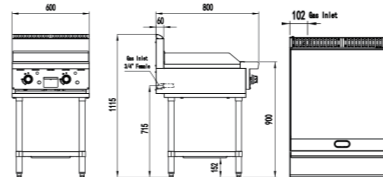

300mm Griddle
AT80G3G-F

600mm Griddle
AT80G6G-F

900mm Griddle
AT80G9G-F

1200mm Griddle
AT80G12G-F

AT80G3G-F

AT80G6G-F

AT80G9G-F

AT80G12G-F

INFORMATION

	AT80G3G-F	AT80G6G-F
Gas Type	NG/LPG	NG/LPG
Gas Output per Burner Mj/h	25	25
Total Power Output Mj/h	25	50
Dimensions(mm)	W300 x D800 x H1115, 53kg	W600 x D800 x H1115, 87kg
Packaging Dimensions(mm)	W395 x D875 x H640, 73kg	W695 x D875 x H640, 117kg
RRP	\$2,064.00	\$2,639.00

INFORMATION

	AT80G9G-F	AT80G12G-F
Gas Type	NG/LPG	NG/LPG
Gas Output per Burner Mj/h	25	25
Total Power Output Mj/h	75	100
Dimensions(mm)	W900 x D800 x H1115, 112kg	W1200 x D800 x H1115, 157kg
Packaging Dimensions(mm)	W995 x D875 x H640, 159kg	W1295 x D875 x H640, 200kg
RRP	\$4,019.00	\$5,054.00