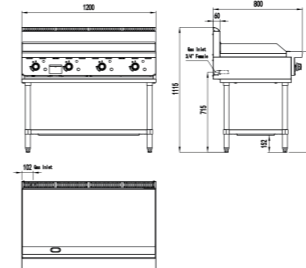

300mm Griddle
AT80G3G-F

600mm Griddle
AT80G6G-F

900mm Griddle
AT80G9G-F

1200mm Griddle
AT80G12G-F

AT80G3G-F

AT80G6G-F

AT80G9G-F

AT80G12G-F

INFORMATION

	AT80G3G-F	AT80G6G-F
Gas Type	NG/LPG	NG/LPG
Gas Output per Burner Mj/h	25	25
Total Power Output Mj/h	25	50
Dimensions(mm)	W300 x D800 x H1115, 53kg	W600 x D800 x H1115, 87kg
Packaging Dimensions(mm)	W395 x D875 x H640, 73kg	W695 x D875 x H640, 117kg
RRP	\$2,064.00	\$2,639.00

INFORMATION

	AT80G9G-F	AT80G12G-F
Gas Type	NG/LPG	NG/LPG
Gas Output per Burner Mj/h	25	25
Total Power Output Mj/h	75	100
Dimensions(mm)	W900 x D800 x H1115, 112kg	W1200 x D800 x H1115, 157kg
Packaging Dimensions(mm)	W995 x D875 x H640, 159kg	W1295 x D875 x H640, 200kg
RRP	\$4,019.00	\$5,054.00