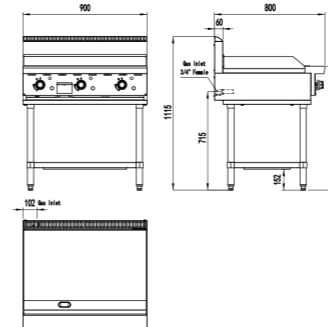

300mm Griddle
AT80G3G-F

600mm Griddle
AT80G6G-F

900mm Griddle
AT80G9G-F

1200mm Griddle
AT80G12G-F

AT80G3G-F

AT80G6G-F

AT80G9G-F

AT80G12G-F

INFORMATION

	AT80G3G-F	AT80G6G-F
Gas Type	NG/LPG	NG/LPG
Gas Output per Burner Mj/h	25	25
Total Power Output Mj/h	25	50
Dimensions(mm)	W300 x D800 x H1115, 53kg	W600 x D800 x H1115, 87kg
Packaging Dimensions(mm)	W395 x D875 x H640, 73kg	W695 x D875 x H640, 117kg
RRP	\$2,064.00	\$2,639.00

INFORMATION

	AT80G9G-F	AT80G12G-F
Gas Type	NG/LPG	NG/LPG
Gas Output per Burner Mj/h	25	25
Total Power Output Mj/h	75	100
Dimensions(mm)	W900 x D800 x H1115, 112kg	W1200 x D800 x H1115, 157kg
Packaging Dimensions(mm)	W995 x D875 x H640, 159kg	W1295 x D875 x H640, 200kg
RRP	\$4,019.00	\$5,054.00