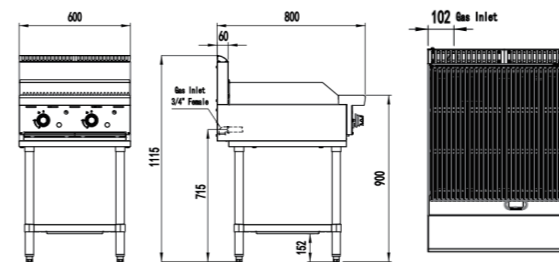

900mm Char Grill

AT80G9C-F

FEATURES

- Heavy duty constructed frame
- Heavy duty burners and standby pilots
- Flame failure
- Constructed in 304 stainless steel
- 3/4 inch pipe gas inlet
- Stainless steel burners
- Stainless steel splash back
- Heavy duty black cast-iron grill to cook on
- Removable drip tray
- Manual controls
- Piezo ignition to all burners
- Independent burner controls
- Available in NG and LPG

AT80G3C-F

AT80G6C-F

AT80G9C-F

INFORMATION AT80G3C-F

Gas Type	NG/LPG
Gas Output per Burner Mj/h	NG: 26.5 / LPG:24
Total Power Output Mj/h	NG: 26.5 / LPG:24
Dimensions(mm)	W300 x D800 x H1115, 48.4kg
Packaging Dimensions(mm)	W395 x D875 x H640, 69.2kg
RRP	\$2,064.00

INFORMATION AT80G6C-F

Gas Type	NG/LPG
Gas Output per Burner Mj/h	NG: 26.5 / LPG:24
Total Power Output Mj/h	NG: 53 / LPG:48
Dimensions(mm)	W600 x D800 x H1115, 78.2kg
Packaging Dimensions(mm)	W695 x D875 x H640, 107kg
RRP	\$2,984.00

INFORMATION AT80G9C-F

Gas Type	NG/LPG
Gas Output per Burner Mj/h	NG: 26.5 / LPG:24
Total Power Output Mj/h	NG: 79.5 / LPG:72
Dimensions(mm)	W900 x D800 x H1115, 110kg
Packaging Dimensions(mm)	W995 x D875 x H640, 148kg
RRP	\$3,674.00