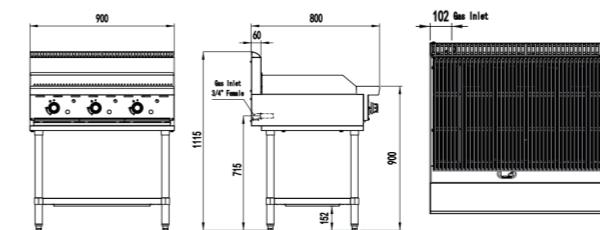

900mm Char Grill

AT80G9C-F

FEATURES

- Heavy duty constructed frame
- Heavy duty burners and standby pilots
- Flame failure
- Constructed in 304 stainless steel
- 3/4 inch pipe gas inlet
- Stainless steel burners
- Stainless steel splash back
- Heavy duty black cast-iron grill to cook on
- Removable drip tray
- Manual controls
- Piezo ignition to all burners
- Independent burner controls
- Available in NG and LPG

AT80G3C-F

AT80G6C-F

AT80G9C-F

INFORMATION AT80G3C-F

Gas Type	NG/LPG
Gas Output per Burner Mj/h	NG: 26.5 / LPG:24
Total Power Output Mj/h	NG: 26.5 / LPG:24
Dimensions(mm)	W300 x D800 x H1115, 48.4kg
Packaging Dimensions(mm)	W395 x D875 x H640, 69.2kg
RRP	\$2,064.00

INFORMATION AT80G6C-F

Gas Type	NG/LPG
Gas Output per Burner Mj/h	NG: 26.5 / LPG:24
Total Power Output Mj/h	NG: 53 / LPG:48
Dimensions(mm)	W600 x D800 x H1115, 78.2kg
Packaging Dimensions(mm)	W695 x D875 x H640, 107kg
RRP	\$2,984.00

INFORMATION AT80G9C-F

Gas Type	NG/LPG
Gas Output per Burner Mj/h	NG: 26.5 / LPG:24
Total Power Output Mj/h	NG: 79.5 / LPG:72
Dimensions(mm)	W900 x D800 x H1115, 110kg
Packaging Dimensions(mm)	W995 x D875 x H640, 148kg
RRP	\$3,674.00