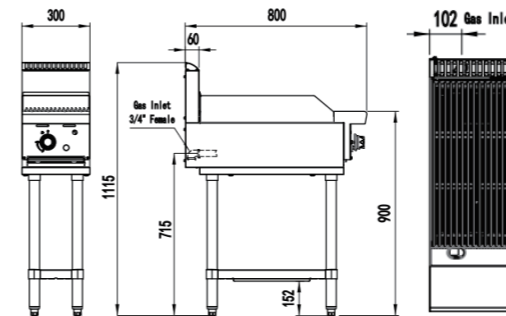

900mm Char Grill

AT80G9C-F

FEATURES

- Heavy duty constructed frame
- Heavy duty burners and standby pilots
- Flame failure
- Constructed in 304 stainless steel
- 3/4 inch pipe gas inlet
- Stainless steel burners
- Stainless steel splash back
- Heavy duty black cast-iron grill to cook on
- Removable drip tray
- Manual controls
- Piezo ignition to all burners
- Independent burner controls
- Available in NG and LPG

AT80G3C-F

AT80G6C-F

AT80G9C-F

INFORMATION AT80G3C-F

Gas Type	NG/LPG
Gas Output per Burner Mj/h	NG: 26.5 / LPG:24
Total Power Output Mj/h	NG: 26.5 / LPG:24
Dimensions(mm)	W300 x D800 x H1115, 48.4kg
Packaging Dimensions(mm)	W395 x D875 x H640, 69.2kg
RRP	\$2,064.00

INFORMATION AT80G6C-F

Gas Type	NG/LPG
Gas Output per Burner Mj/h	NG: 26.5 / LPG:24
Total Power Output Mj/h	NG: 53 / LPG:48
Dimensions(mm)	W600 x D800 x H1115, 78.2kg
Packaging Dimensions(mm)	W695 x D875 x H640, 107kg
RRP	\$2,984.00

INFORMATION AT80G9C-F

Gas Type	NG/LPG
Gas Output per Burner Mj/h	NG: 26.5 / LPG:24
Total Power Output Mj/h	NG: 79.5 / LPG:72
Dimensions(mm)	W900 x D800 x H1115, 110kg
Packaging Dimensions(mm)	W995 x D875 x H640, 148kg
RRP	\$3,674.00