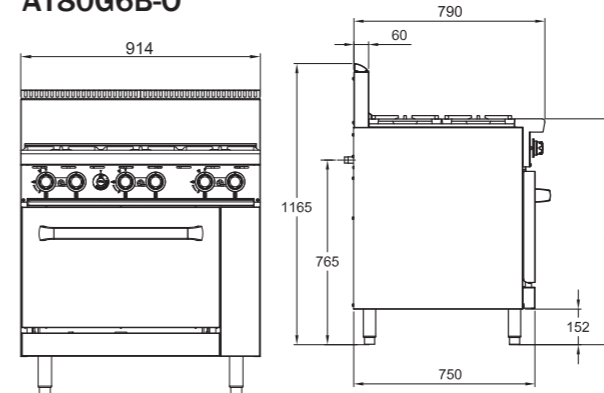

**AT80G8B-O**

**INFORMATION AT80G4B-O**

Gas Type	NG/LPG
Gas Output Mj/h	Per burner: 28 / Oven: 26
Total Power Output Mj/h	Per burners: 112 / Oven: 26
Dimensions(mm)	W600 x D800 x H1115, 130kg
Packaging Dimensions(mm)	W685 x D995 x H1025, 176kg
<b>RRP</b>	<b>\$4,709.00</b>

**INFORMATION AT80G6B-O**

Gas Type	NG/LPG
Gas Output Mj/h	Per burner: 28 / Oven: 29
Total Power Output Mj/h	Per burners: 168 / Oven: 29
Dimensions(mm)	W900 x D800 x H1115, 174kg
Packaging Dimensions(mm)	W985 x D995 x H1025, 232.5kg
<b>RRP</b>	<b>\$5,744.00</b>

**INFORMATION AT80G8B-O**

Gas Type	NG/LPG
Gas Output Mj/h	Per burner: 28 / Oven: 26
Total Power Output Mj/h	Per burners: 224 / Oven: 52
Dimensions(mm)	W1200 x D800 x H1115, 242kg
Packaging Dimensions(mm)	W1285 x D995 x H1025, 307.3kg
<b>RRP</b>	<b>\$8,734.00</b>