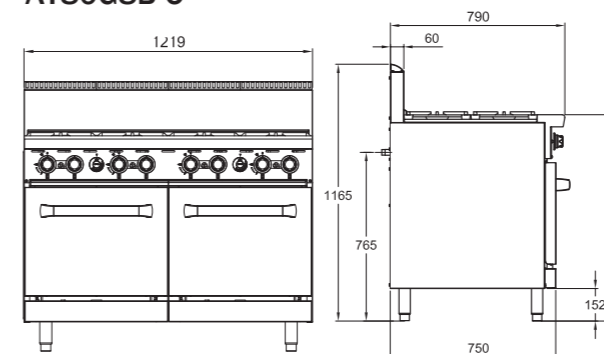

**AT80G8B-O**

**INFORMATION AT80G4B-O**

Gas Type	NG/LPG
Gas Output Mj/h	Per burner: 28 / Oven: 26
Total Power Output Mj/h	Per burners: 112 / Oven: 26
Dimensions(mm)	W600 x D800 x H1115, 130kg
Packaging Dimensions(mm)	W685 x D995 x H1025, 176kg
<b>RRP</b>	<b>\$4,709.00</b>

**INFORMATION AT80G6B-O**

Gas Type	NG/LPG
Gas Output Mj/h	Per burner: 28 / Oven: 29
Total Power Output Mj/h	Per burners: 168 / Oven: 29
Dimensions(mm)	W900 x D800 x H1115, 174kg
Packaging Dimensions(mm)	W985 x D995 x H1025, 232.5kg
<b>RRP</b>	<b>\$5,744.00</b>

**INFORMATION AT80G8B-O**

Gas Type	NG/LPG
Gas Output Mj/h	Per burner: 28 / Oven: 26
Total Power Output Mj/h	Per burners: 224 / Oven: 52
Dimensions(mm)	W1200 x D800 x H1115, 242kg
Packaging Dimensions(mm)	W1285 x D995 x H1025, 307.3kg
<b>RRP</b>	<b>\$8,734.00</b>