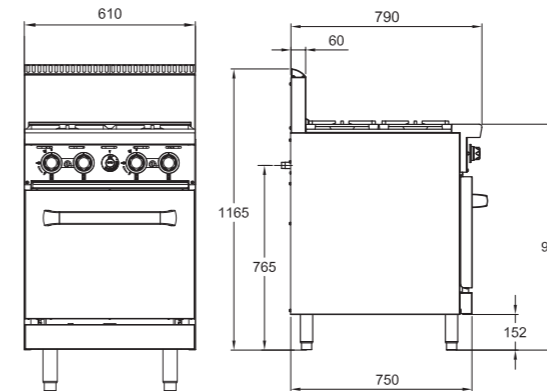

AT80G4B-O / AT80G6B-O
AT80G8B-O

**CATER TO MORE CUSTOMERS
4, 6 & 8 BURNER OPTIONS WITH OVEN**

FEATURES

- Constructed in 304 stainless steel front back and sides
- Stainless kick plate including back guard and high shelf
- Heavy duty constructed frame
- Tall stainless steel splash back
- Standard flame failure
- Heavy duty burners with a stable flame and standby pilots
- Stainless steel tubing for burners and pilots
- Easy to use temperature controls
- Heavy duty cast iron trivets
- Heavy duty rear castors
- Oven pilot with 100% safety shut off
- Oven temperature control range
- 100 ~ 300 degrees celsius
- Manual ignition
- Piezo ignitors on oven only
- Adjustable stainless steel legs
- 3/4 inch gas inlet
- Multiple position oven rack guides
- Comes with one chrome rack per oven
- Static oven
- Stainless steel legs
- Available in NG and LPG
- 300mm W Drop on Griddle Plate available as an optional GRID 30 $374.00
- ATO-4B-F, ATO-6B-F Comes with 1 wired shelves
- ATO-8B-F Comes with 2 wired shelves
- Shelves RRP $102.00 each

AT80G4B-O

AT80G6B-O

AT80G8B-O

AT80G4B-O

AT80G6B-O

AT80G8B-O

INFORMATION AT80G4B-O

Gas Type	NG/LPG
Gas Output Mj/h	Per burner: 28 / Oven: 26
Total Power Output Mj/h	Per burners: 112 / Oven: 26
Dimensions(mm)	W600 x D800 x H1115, 130kg
Packaging Dimensions(mm)	W685 x D995 x H1025, 176kg
RRP	$4,709.00

INFORMATION AT80G6B-O

Gas Type	NG/LPG
Gas Output Mj/h	Per burner: 28 / Oven: 29
Total Power Output Mj/h	Per burners: 168 / Oven: 29
Dimensions(mm)	W900 x D800 x H1115, 174kg
Packaging Dimensions(mm)	W985 x D995 x H1025, 232.5kg
RRP	$5,744.00

INFORMATION AT80G8B-O