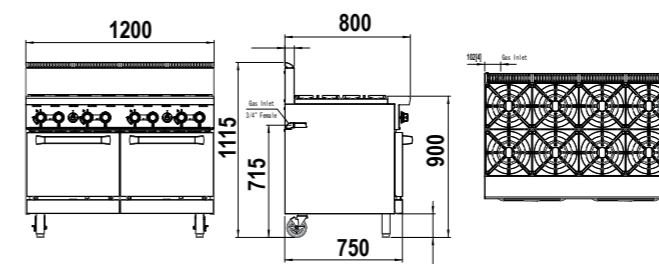

AT80G8B-O

INFORMATION AT80G4B-O

Gas Type	NG/LPG
Gas Output Mj/h	Per burner: 28 / Oven: 26
Total Power Output Mj/h	Per burners: 112 / Oven: 26
Dimensions(mm)	W600 x D800 x H1115, 130kg
Packaging Dimensions(mm)	W685 x D995 x H1025, 176kg
RRP	\$4,709.00

INFORMATION AT80G6B-O

Gas Type	NG/LPG
Gas Output Mj/h	Per burner: 28 / Oven: 29
Total Power Output Mj/h	Per burners: 168 / Oven: 29
Dimensions(mm)	W900 x D800 x H1115, 174kg
Packaging Dimensions(mm)	W985 x D995 x H1025, 233kg
RRP	\$5,744.00

INFORMATION AT80G8B-O

Gas Type	NG/LPG
Gas Output Mj/h	Per burner: 28 / Oven: 26
Total Power Output Mj/h	Per burners: 224 / Oven: 52
Dimensions(mm)	W1200 x D800 x H1115, 242kg
Packaging Dimensions(mm)	W1285 x D995 x H1025, 307.3kg
RRP	\$8,734.00