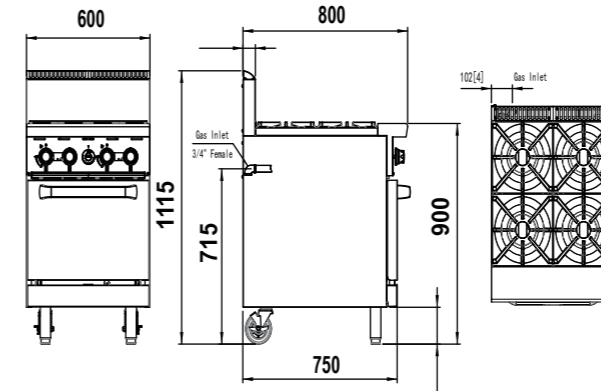

AT80G4B-O / AT80G6B-O
AT80G8B-O

**CATER TO MORE CUSTOMERS
4, 6 & 8 BURNER OPTIONS WITH OVEN**

FEATURES

- Constructed in 304 stainless steel front back and sides
- Stainless kick plate including back guard and high shelf
- Heavy duty constructed frame
- Tall stainless steel splash back
- Standard flame failure
- Heavy duty burners with a stable flame and standby pilots
- Stainless steel tubing for burners and pilots
- Easy to use temperature controls
- Heavy duty cast iron trivets
- Heavy duty rear castors
- Oven pilot with 100% safety shut off
- Oven temperature control range
- 100 ~ 300 degrees celsius
- Manual ignition
- Piezo ignitors on oven only
- Adjustable stainless steel legs
- 3/4 inch gas inlet
- Multiple position oven rack guides
- Comes with one chrome rack per oven
- Static oven
- Stainless steel legs
- Available in NG and LPG
- 300mm W Drop on Griddle Plate available as an optional GRID 30 $374.00
- ATO-4B-F, ATO-6B-F Comes with 1 wired shelves
- ATO-8B-F Comes with 2 wired shelves
- Shelves RRP $102.00 each

AT80G4B-O

AT80G6B-O

AT80G8B-O

AT80G4B-O

INFORMATION AT80G4B-O

Gas Type	NG/LPG
Gas Output Mj/h	Per burner: 28 / Oven: 26
Total Power Output Mj/h	Per burners: 112 / Oven: 26
Dimensions(mm)	W600 x D800 x H1115, 130kg
Packaging Dimensions(mm)	W685 x D995 x H1025, 176kg
RRP	$4,709.00

INFORMATION AT80G6B-O

Gas Type	NG/LPG
Gas Output Mj/h	Per burner: 28 / Oven: 29
Total Power Output Mj/h	Per burners: 168 / Oven: 29
Dimensions(mm)	W900 x D800 x H1115, 174kg
Packaging Dimensions(mm)	W985 x D995 x H1025, 233kg
RRP	$5,744.00

INFORMATION AT80G8B-O

Gas Type	NG/LPG
Gas Output Mj/h	Per burner: 28 / Oven: 26
Total Power Output Mj/h	Per burners: 224 / Oven: 52
Dimensions(mm)	W1200 x D800 x H1115, 242kg
Packaging Dimensions(mm)	W1285 x D995 x H1025, 307.3kg
RRP	$8,734.00