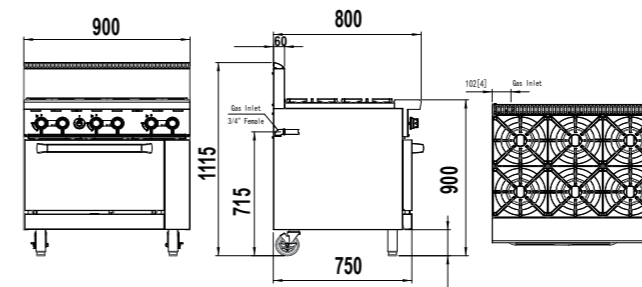

AT80G8B-O

INFORMATION AT80G4B-O

Gas Type	NG/LPG
Gas Output Mj/h	Per burner: 28 / Oven: 26
Total Power Output Mj/h	Per burners: 112 / Oven: 26
Dimensions(mm)	W600 x D800 x H1115, 130kg
Packaging Dimensions(mm)	W685 x D995 x H1025, 176kg
RRP	\$4,709.00

INFORMATION AT80G6B-O

Gas Type	NG/LPG
Gas Output Mj/h	Per burner: 28 / Oven: 29
Total Power Output Mj/h	Per burners: 168 / Oven: 29
Dimensions(mm)	W900 x D800 x H1115, 174kg
Packaging Dimensions(mm)	W985 x D995 x H1025, 233kg
RRP	\$5,744.00

INFORMATION AT80G8B-O

Gas Type	NG/LPG
Gas Output Mj/h	Per burner: 28 / Oven: 26
Total Power Output Mj/h	Per burners: 224 / Oven: 52
Dimensions(mm)	W1200 x D800 x H1115, 242kg
Packaging Dimensions(mm)	W1285 x D995 x H1025, 307.3kg
RRP	\$8,734.00