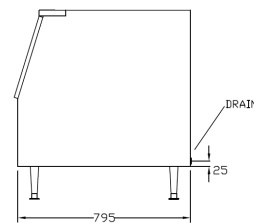

Specifications

| Model | Storage Capacity (kg) | Door Feature | Dimensions W x D x H (mm) | Weight (kg) | Ship Weight (kg) |
|----------|-----------------------|--------------|---------------------------|-------------|------------------|
| ICB110SC | 110 | Soft Close | 563 x 800 x 1060 | 34 | 40 |
| ICB180SC | 180 | Soft Close | 764 x 810 x 1120 | 50 | 60 |
| ICB230SC | 230 | Soft Close | 764 x 810 x 1275 | 50 | 55 |
| ICB242 | 242 | Standard | 1230 x 795 x 860 | 72 | 80 |
| ICB460 | 460 | Standard | 1226 x 919 x 1250 | 90 | 100 |

Dimensions

ICB110SC

Front View

Side View

Top View

ICB180SC

Front View

Side View

Top View

ICB230SC

Front View

Side View

Top View

ICB242

Front View

Side View

Top View

ICB460

Front View

Side View

Top View