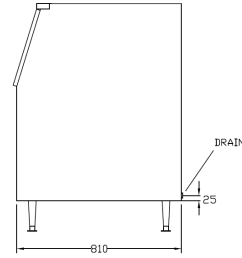

Specifications

| Model | Storage Capacity (kg) | Door Feature | Dimensions W x D x H (mm) | Weight (kg) | Ship Weight (kg) |
|----------|-----------------------|--------------|---------------------------|-------------|------------------|
| ICB110SC | 110 | Soft Close | 563 x 800 x 1060 | 34 | 40 |
| ICB180SC | 180 | Soft Close | 764 x 810 x 1120 | 50 | 60 |
| ICB230SC | 230 | Soft Close | 764 x 810 x 1275 | 50 | 55 |
| ICB242 | 242 | Standard | 1230 x 795 x 860 | 72 | 80 |
| ICB460 | 460 | Standard | 1226 x 919 x 1250 | 90 | 100 |

Dimensions

ICB110SC

Front View

Side View

Top View

ICB180SC

Front View

Side View

Top View

ICB230SC

Front View

Side View

Top View

ICB242

Front View

Side View