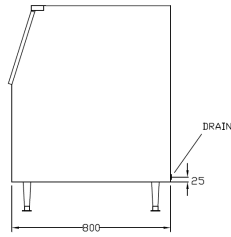

ICB Storage Bins

Features

- 304 stainless steel material with plastic door.
- Softener on the bin door and door frame for protection.
- Each storage bin comes with ice scoop, drain hose and clips.
- Each set of legs can extend to 150mm height.
- Warranty: 3 years

Specifications

| Model | Storage Capacity (kg) | Door Feature | Dimensions W x D x H (mm) | Weight (kg) | Ship Weight (kg) |
|----------|-----------------------|--------------|---------------------------|-------------|------------------|
| ICB110SC | 110 | Soft Close | 563 x 800 x 1060 | 34 | 40 |
| ICB180SC | 180 | Soft Close | 764 x 810 x 1120 | 50 | 60 |
| ICB230SC | 230 | Soft Close | 764 x 810 x 1275 | 50 | 55 |
| ICB242 | 242 | Standard | 1230 x 795 x 860 | 72 | 80 |
| ICB460 | 460 | Standard | 1226 x 919 x 1250 | 90 | 100 |

Bin Top Adaptors: required when combining wider bins with smaller models

| Ice Machine | Storage Bin ICB110SC | Storage Bin ICB180SC | Storage Bin ICB230SC | Storage Bin ICB242 | Storage Bin ICB460 |
|-------------|----------------------|----------------------|----------------------|--------------------|--------------------|
| CIM0325 | Kit Not Required | BT55 | BT55 | Kit Not Required | BT100 |
| CIM0435 | N/A | Kit Not Required | Kit Not Required | Kit Not Required | BT100 |
| CIM0525 | Kit Not Required | BT55 | BT55 | Kit Not Required | BT100 |
| CIM0635 | N/A | Kit Not Required | Kit Not Required | Kit Not Required | BT100 |
| CIM0825 | Kit Not Required | BT55 | BT55 | Kit Not Required | BT100 |
| CIM0835GA | N/A | Kit Not Required | Kit Not Required | Kit Not Required | BT100 |
| CIM1125 | Kit Not Required | BT55 | BT55 | Kit Not Required | BT100 |
| CIM1135 | N/A | Kit Not Required | Kit Not Required | Kit Not Required | BT100 |
| CIM1545 | N/A | N/A | N/A | Kit Not Required | Kit Not Required |
| CIM1845 | N/A | N/A | N/A | Kit Not Required | Kit Not Required |

Dimensions

ICB110SC

Front View

Side View

Top View

ICB180SC

Front View

Side View