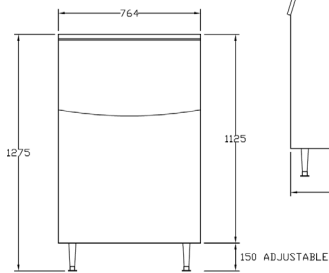

ICB Storage Bins

Features

- 304 stainless steel material with plastic door.
- Softener on the bin door and door frame for protection.
- Each storage bin comes with ice scoop, drain hose and clips.
- Each set of legs can extend to 150mm height.
- Warranty: 3 years

Specifications

| Model | Storage Capacity (kg) | Door Feature | Dimensions W x D x H (mm) | Weight (kg) | Ship Weight (kg) |
|----------|-----------------------|--------------|---------------------------|-------------|------------------|
| ICB110SC | 110 | Soft Close | 563 x 800 x 1060 | 34 | 40 |
| ICB180SC | 180 | Soft Close | 764 x 810 x 1120 | 50 | 60 |
| ICB230SC | 230 | Soft Close | 764 x 810 x 1275 | 50 | 55 |
| ICB242 | 242 | Standard | 1230 x 795 x 860 | 72 | 80 |
| ICB460 | 460 | Standard | 1226 x 919 x 1250 | 90 | 100 |

Dimensions

ICB110SC

Front View

Side View

Top View

ICB180SC

Front View

Side View

Top View

ICB230SC

Front View

Side View

Top View

ICB242

Front View

Side View