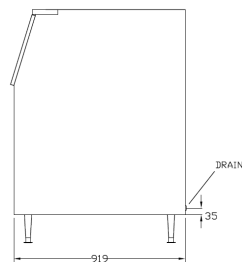

Specifications

| Model | Storage Capacity (kg) | Door Feature | Dimensions W x D x H (mm) | Weight (kg) | Ship Weight (kg) |
|----------|-----------------------|--------------|---------------------------|-------------|------------------|
| ICB110SC | 110 | Soft Close | 563 x 800 x 1060 | 34 | 40 |
| ICB180SC | 180 | Soft Close | 764 x 810 x 1120 | 50 | 60 |
| ICB230SC | 230 | Soft Close | 764 x 810 x 1275 | 50 | 55 |
| ICB242 | 242 | Standard | 1230 x 795 x 860 | 72 | 80 |
| ICB460 | 460 | Standard | 1226 x 919 x 1250 | 90 | 100 |

Dimensions

ICB110SC

Front View

Side View

Top View

ICB180SC

Front View

Side View

Top View

ICB230SC

Front View

Side View

Top View

ICB242

Front View

Side View

Top View

ICB460

Front View

Side View

Top View