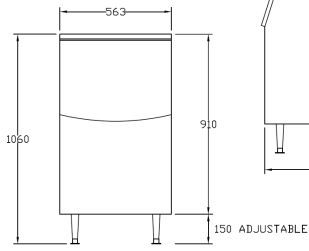

ICB Storage Bins

Features

- 304 stainless steel material with plastic door.
- Softener on the bin door and door frame for protection.
- Each storage bin comes with ice scoop, drain hose and clips.
- Each set of legs can extend to 150mm height.
- Warranty: 3 years

Specifications

| Model | Storage Capacity (kg) | Door Feature | Dimensions W x D x H (mm) | Weight (kg) | Ship Weight (kg) |
|----------|-----------------------|--------------|---------------------------|-------------|------------------|
| ICB110SC | 110 | Soft Close | 563 x 800 x 1060 | 34 | 40 |
| ICB180SC | 180 | Soft Close | 764 x 810 x 1120 | 50 | 60 |
| ICB230SC | 230 | Soft Close | 764 x 810 x 1275 | 50 | 55 |
| ICB242 | 242 | Standard | 1230 x 795 x 860 | 72 | 80 |
| ICB460 | 460 | Standard | 1226 x 919 x 1250 | 90 | 100 |

Dimensions

ICB110SC

Front View

Side View

Top View

ICB180SC

Front View

Side View