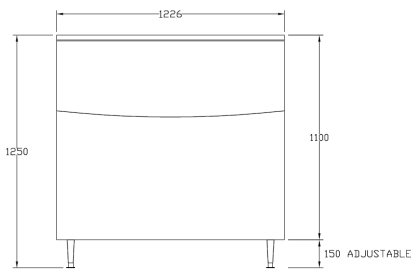

Specifications

| Model | Storage Capacity (kg) | Door Feature | Dimensions W x D x H (mm) | Weight (kg) | Ship Weight (kg) |
|----------|-----------------------|--------------|---------------------------|-------------|------------------|
| ICB110SC | 110 | Soft Close | 563 x 800 x 1060 | 34 | 40 |
| ICB180SC | 180 | Soft Close | 764 x 810 x 1120 | 50 | 60 |
| ICB230SC | 230 | Soft Close | 764 x 810 x 1275 | 50 | 55 |
| ICB242 | 242 | Standard | 1230 x 795 x 860 | 72 | 80 |
| ICB460 | 460 | Standard | 1226 x 919 x 1250 | 90 | 100 |

Dimensions

ICB110SC

Front View

Side View

Top View

ICB180SC

Front View

Side View

Top View

ICB230SC

Front View

Side View

Top View

ICB242

Front View

Side View

Top View

ICB460

Front View

Side View

Top View