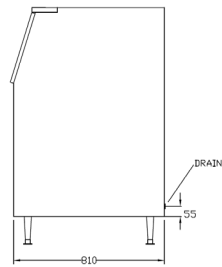

Specifications

| Model | Storage Capacity (kg) | Door Feature | Dimensions W x D x H (mm) | Weight (kg) | Ship Weight (kg) |
|----------|-----------------------|--------------|---------------------------|-------------|------------------|
| ICB110SC | 110 | Soft Close | 563 x 800 x 1060 | 34 | 40 |
| ICB180SC | 180 | Soft Close | 764 x 810 x 1120 | 50 | 60 |
| ICB230SC | 230 | Soft Close | 764 x 810 x 1275 | 50 | 55 |
| ICB242 | 242 | Standard | 1230 x 795 x 860 | 72 | 80 |
| ICB460 | 460 | Standard | 1226 x 919 x 1250 | 90 | 100 |

Dimensions

ICB110SC

Front View

Side View

Top View

ICB180SC

Front View

Side View

Top View

ICB230SC

Front View

Side View

Top View

ICB242

Front View

Side View

Top View

ICB460

Front View

Side View

Top View