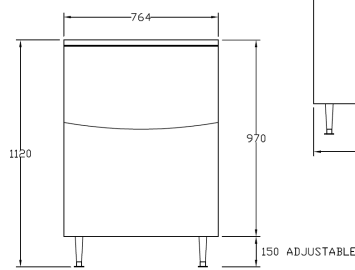

ICB Storage Bins

Features

- 304 stainless steel material with plastic door.
- Softener on the bin door and door frame for protection.
- Each storage bin comes with ice scoop, drain hose and clips.
- Each set of legs can extend to 150mm height.
- Warranty: 3 years

Specifications

| Model | Storage Capacity (kg) | Door Feature | Dimensions W x D x H (mm) | Weight (kg) | Ship Weight (kg) |
|----------|-----------------------|--------------|---------------------------|-------------|------------------|
| ICB110SC | 110 | Soft Close | 563 x 800 x 1060 | 34 | 40 |
| ICB180SC | 180 | Soft Close | 764 x 810 x 1120 | 50 | 60 |
| ICB230SC | 230 | Soft Close | 764 x 810 x 1275 | 50 | 55 |
| ICB242 | 242 | Standard | 1230 x 795 x 860 | 72 | 80 |
| ICB460 | 460 | Standard | 1226 x 919 x 1250 | 90 | 100 |

Dimensions

ICB110SC

Front View

Side View

Top View

ICB180SC

Front View

Side View

Top View

ICB230SC

Front View

Side View

Top View

ICB242

Front View

Side View