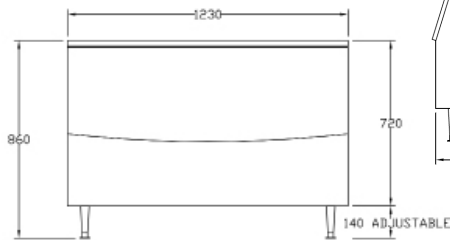

Specifications

| Model | Storage Capacity (kg) | Door Feature | Dimensions W x D x H (mm) | Weight (kg) | Ship Weight (kg) |
|----------|-----------------------|--------------|---------------------------|-------------|------------------|
| ICB110SC | 110 | Soft Close | 563 x 800 x 1060 | 34 | 40 |
| ICB180SC | 180 | Soft Close | 764 x 810 x 1120 | 50 | 60 |
| ICB230SC | 230 | Soft Close | 764 x 810 x 1275 | 50 | 55 |
| ICB242 | 242 | Standard | 1230 x 795 x 860 | 72 | 80 |
| ICB460 | 460 | Standard | 1226 x 919 x 1250 | 90 | 100 |

Dimensions

ICB110SC

Front View

Side View

Top View

ICB180SC

Front View

Side View

Top View

ICB230SC

Front View

Side View

Top View

ICB242

Front View

Side View

Top View

ICB460

Front View

Side View

Top View