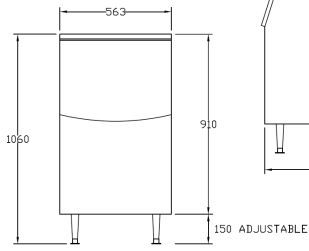

ICB Storage Bins

Features

- 304 stainless steel material with plastic door.
- Softener on the bin door and door frame for protection.
- Each storage bin comes with ice scoop, drain hose and clips.
- Each set of legs can extend to 150mm height.
- Warranty: 3 years

Specifications

Model	Storage Capacity (kg)	Door Feature	Dimensions W x D x H (mm)	Weight (kg)	Ship Weight (kg)
ICB110SC	110	Soft Close	563 x 800 x 1060	34	40
ICB180SC	180	Soft Close	764 x 810 x 1120	50	60
ICB230SC	230	Soft Close	764 x 810 x 1275	50	55
ICB242	242	Standard	1230 x 795 x 860	72	80
ICB460	460	Standard	1226 x 919 x 1250	90	100

Bin Top Adaptors: required when combining wider bins with smaller models

Ice Machine	Storage Bin ICB110SC	Storage Bin ICB180SC	Storage Bin ICB230SC	Storage Bin ICB242	Storage Bin ICB460
CIM0325	Kit Not Required	BT55	BT55	Kit Not Required	BT100
CIM0435	N/A	Kit Not Required	Kit Not Required	Kit Not Required	BT100
CIM0525	Kit Not Required	BT55	BT55	Kit Not Required	BT100
CIM0635	N/A	Kit Not Required	Kit Not Required	Kit Not Required	BT100
CIM0825	Kit Not Required	BT55	BT55	Kit Not Required	BT100
CIM0835GA	N/A	Kit Not Required	Kit Not Required	Kit Not Required	BT100
CIM1125	Kit Not Required	BT55	BT55	Kit Not Required	BT100
CIM1135	N/A	Kit Not Required	Kit Not Required	Kit Not Required	BT100
CIM1545	N/A	N/A	N/A	Kit Not Required	Kit Not Required
CIM1845	N/A	N/A	N/A	Kit Not Required	Kit Not Required

Dimensions

ICB110SC

Front View

Side View

Top View

ICB180SC

Front View

Side View