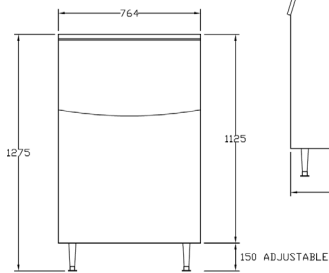

ICB Storage Bins

Features

- 304 stainless steel material with plastic door.
- Softener on the bin door and door frame for protection.
- Each storage bin comes with ice scoop, drain hose and clips.
- Each set of legs can extend to 150mm height.
- Warranty: 3 years

Specifications

Model	Storage Capacity (kg)	Door Feature	Dimensions W x D x H (mm)	Weight (kg)	Ship Weight (kg)
ICB110SC	110	Soft Close	563 x 800 x 1060	34	40
ICB180SC	180	Soft Close	764 x 810 x 1120	50	60
ICB230SC	230	Soft Close	764 x 810 x 1275	50	55
ICB242	242	Standard	1230 x 795 x 860	72	80
ICB460	460	Standard	1226 x 919 x 1250	90	100

Dimensions

ICB110SC

Front View

Side View

Top View

ICB180SC

Front View

Side View

Top View

ICB230SC

Front View

Side View

Top View

ICB242

Front View

Side View