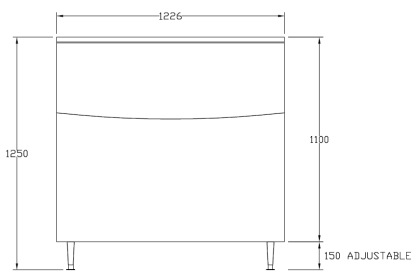

Specifications

Model	Storage Capacity (kg)	Door Feature	Dimensions W x D x H (mm)	Weight (kg)	Ship Weight (kg)
ICB110SC	110	Soft Close	563 x 800 x 1060	34	40
ICB180SC	180	Soft Close	764 x 810 x 1120	50	60
ICB230SC	230	Soft Close	764 x 810 x 1275	50	55
ICB242	242	Standard	1230 x 795 x 860	72	80
ICB460	460	Standard	1226 x 919 x 1250	90	100

Dimensions

ICB110SC

Front View

Side View

Top View

ICB180SC

Front View

Side View

Top View

ICB230SC

Front View

Side View

Top View

ICB242

Front View

Side View

Top View

ICB460

Front View

Side View

Top View