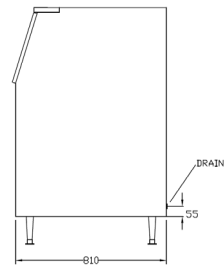

Specifications

Model	Storage Capacity (kg)	Door Feature	Dimensions W x D x H (mm)	Weight (kg)	Ship Weight (kg)
ICB110SC	110	Soft Close	563 x 800 x 1060	34	40
ICB180SC	180	Soft Close	764 x 810 x 1120	50	60
ICB230SC	230	Soft Close	764 x 810 x 1275	50	55
ICB242	242	Standard	1230 x 795 x 860	72	80
ICB460	460	Standard	1226 x 919 x 1250	90	100

Dimensions

ICB110SC

Front View

Side View

Top View

ICB180SC

Front View

Side View

Top View

ICB230SC

Front View

Side View

Top View

ICB242

Front View

Side View

Top View

ICB460

Front View

Side View

Top View