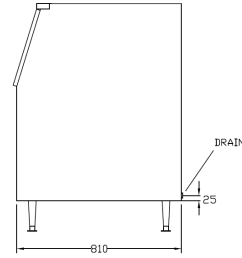

Specifications

Model	Storage Capacity (kg)	Door Feature	Dimensions W x D x H (mm)	Weight (kg)	Ship Weight (kg)
ICB110SC	110	Soft Close	563 x 800 x 1060	34	40
ICB180SC	180	Soft Close	764 x 810 x 1120	50	60
ICB230SC	230	Soft Close	764 x 810 x 1275	50	55
ICB242	242	Standard	1230 x 795 x 860	72	80
ICB460	460	Standard	1226 x 919 x 1250	90	100

Dimensions

ICB110SC

Front View

Side View

Top View

ICB180SC

Front View

Side View

Top View

ICB230SC

Front View

Side View

Top View

ICB242

Front View

Side View