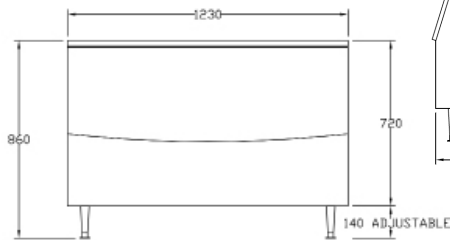

Specifications

Model	Storage Capacity (kg)	Door Feature	Dimensions W x D x H (mm)	Weight (kg)	Ship Weight (kg)
ICB110SC	110	Soft Close	563 x 800 x 1060	34	40
ICB180SC	180	Soft Close	764 x 810 x 1120	50	60
ICB230SC	230	Soft Close	764 x 810 x 1275	50	55
ICB242	242	Standard	1230 x 795 x 860	72	80
ICB460	460	Standard	1226 x 919 x 1250	90	100

Dimensions

ICB110SC

Front View

Side View

Top View

ICB180SC

Front View

Side View

Top View

ICB230SC

Front View

Side View

Top View

ICB242

Front View

Side View

Top View

ICB460

Front View

Side View

Top View