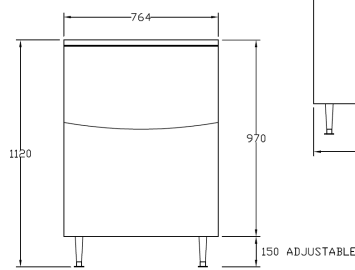

ICB Storage Bins

Features

- 304 stainless steel material with plastic door.
- Softener on the bin door and door frame for protection.
- Each storage bin comes with ice scoop, drain hose and clips.
- Each set of legs can extend to 150mm height.
- Warranty: 3 years

Specifications

Model	Storage Capacity (kg)	Door Feature	Dimensions W x D x H (mm)	Weight (kg)	Ship Weight (kg)
ICB110SC	110	Soft Close	563 x 800 x 1060	34	40
ICB180SC	180	Soft Close	764 x 810 x 1120	50	60
ICB230SC	230	Soft Close	764 x 810 x 1275	50	55
ICB242	242	Standard	1230 x 795 x 860	72	80
ICB460	460	Standard	1226 x 919 x 1250	90	100

Dimensions

ICB110SC

Front View

Side View

Top View

ICB180SC

Front View

Side View

Top View

ICB230SC

Front View

Side View

Top View

ICB242

Front View

Side View