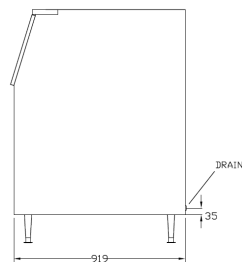

Specifications

Model	Storage Capacity (kg)	Door Feature	Dimensions W x D x H (mm)	Weight (kg)	Ship Weight (kg)
ICB110SC	110	Soft Close	563 x 800 x 1060	34	40
ICB180SC	180	Soft Close	764 x 810 x 1120	50	60
ICB230SC	230	Soft Close	764 x 810 x 1275	50	55
ICB242	242	Standard	1230 x 795 x 860	72	80
ICB460	460	Standard	1226 x 919 x 1250	90	100

Dimensions

ICB110SC

Front View

Side View

Top View

ICB180SC

Front View

Side View

Top View

ICB230SC

Front View

Side View

Top View

ICB242

Front View

Side View

Top View

ICB460

Front View

Side View

Top View