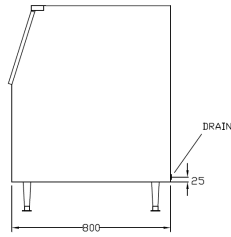

ICB Storage Bins

Features

- 304 stainless steel material with plastic door.
- Softener on the bin door and door frame for protection.
- Each storage bin comes with ice scoop, drain hose and clips.
- Each set of legs can extend to 150mm height.
- Warranty: 3 years

Specifications

Model	Storage Capacity (kg)	Door Feature	Dimensions W x D x H (mm)	Weight (kg)	Ship Weight (kg)
ICB110SC	110	Soft Close	563 x 800 x 1060	34	40
ICB180SC	180	Soft Close	764 x 810 x 1120	50	60
ICB230SC	230	Soft Close	764 x 810 x 1275	50	55
ICB242	242	Standard	1230 x 795 x 860	72	80
ICB460	460	Standard	1226 x 919 x 1250	90	100

Bin Top Adaptors: required when combining wider bins with smaller models

Ice Machine	Storage Bin ICB110SC	Storage Bin ICB180SC	Storage Bin ICB230SC	Storage Bin ICB242	Storage Bin ICB460
CIM0325	Kit Not Required	BT55	BT55	Kit Not Required	BT100
CIM0435	N/A	Kit Not Required	Kit Not Required	Kit Not Required	BT100
CIM0525	Kit Not Required	BT55	BT55	Kit Not Required	BT100
CIM0635	N/A	Kit Not Required	Kit Not Required	Kit Not Required	BT100
CIM0825	Kit Not Required	BT55	BT55	Kit Not Required	BT100
CIM0835GA	N/A	Kit Not Required	Kit Not Required	Kit Not Required	BT100
CIM1125	Kit Not Required	BT55	BT55	Kit Not Required	BT100
CIM1135	N/A	Kit Not Required	Kit Not Required	Kit Not Required	BT100
CIM1545	N/A	N/A	N/A	Kit Not Required	Kit Not Required
CIM1845	N/A	N/A	N/A	Kit Not Required	Kit Not Required

Dimensions

ICB110SC

Front View

Side View

Top View

ICB180SC

Front View

Side View