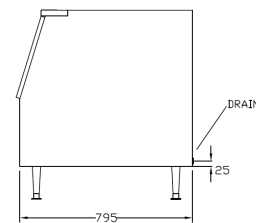

Specifications

Model	Storage Capacity (kg)	Door Feature	Dimensions W x D x H (mm)	Weight (kg)	Ship Weight (kg)
ICB110SC	110	Soft Close	563 x 800 x 1060	34	40
ICB180SC	180	Soft Close	764 x 810 x 1120	50	60
ICB230SC	230	Soft Close	764 x 810 x 1275	50	55
ICB242	242	Standard	1230 x 795 x 860	72	80
ICB460	460	Standard	1226 x 919 x 1250	90	100

Dimensions

ICB110SC

Front View

Side View

Top View

ICB180SC

Front View

Side View

Top View

ICB230SC

Front View

Side View

Top View

ICB242

Front View

Side View

Top View

ICB460

Front View

Side View

Top View