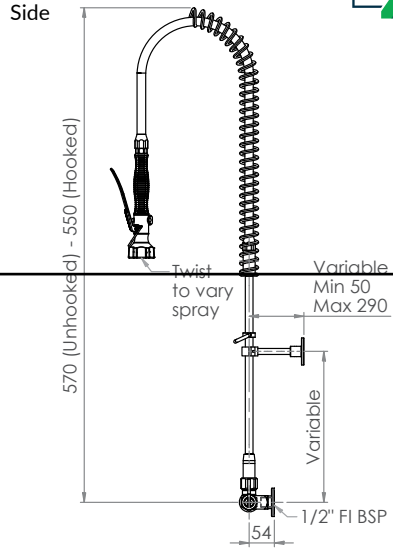

## Single Wall Mount Pre-Rinse Unit

### T-3M53700

- Full S/S construction
- Single control tap for single temperature, cold or pre-mixed water
- Equipped with a water saving 6 star 4.5LPM variable trigger valve
- Fully assembled and bench tested, with a unique traceable serial number
- Working pressure range 150kPa-500kPa
- Maximum operating temperature 80 degrees

Front

Top