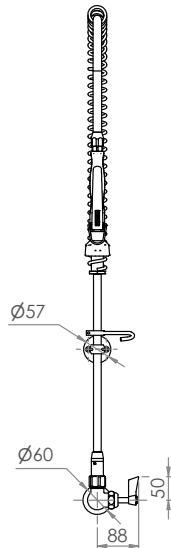

## Single Wall Mount Pre-Rinse Unit

### T-3M53700

- Full S/S construction
- Single control tap for single temperature, cold or pre-mixed water
- Equipped with a water saving 6 star 4.5LPM variable trigger valve
- Fully assembled and bench tested, with a unique traceable serial number
- Working pressure range 150kPa-500kPa
- Maximum operating temperature 80 degrees

Front

Top