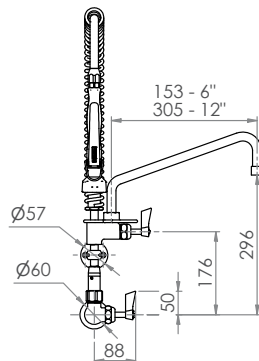

Commercial Tapware

CLEANJET
STAINLESS STEEL

Compact Single Wall Mount Pre-Rinse Unit with Pot Filler

T-3M53706-C – 6" pot filler

T-3M53712-C – 12" pot filler

- Full S/S Construction
- Single Control Tap for Single Temperature, Cold or Pre-Mixed Water
- Equipped with a Water Saving 6 Star 4.5LPM Variable Trigger Valve
- Compact Model Designed for Applications Where Space Saving is a Priority
- Wall Bracket Included
- Available with 6" or 12" Pot Filler – 4 Star 7.5LPM
- Fully Assembled and Bench Tested, with a Unique Traceable Serial Number
- Working Pressure Range 150kPa-500kPa
- Maximum Operating Temperature 80 Degrees

Top

Side

Front

*Exclusions apply

3monkeez.com.au