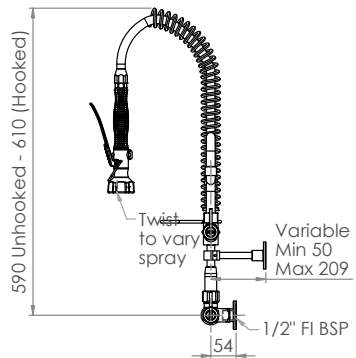

Commercial Tapware

CLEANJET
STAINLESS STEEL

Compact Single Wall Mount Pre-Rinse Unit with Pot Filler

T-3M53706-C – 6" pot filler

T-3M53712-C – 12" pot filler

- Full S/S Construction
- Single Control Tap for Single Temperature, Cold or Pre-Mixed Water
- Equipped with a Water Saving 6 Star 4.5LPM Variable Trigger Valve
- Compact Model Designed for Applications Where Space Saving is a Priority
- Wall Bracket Included
- Available with 6" or 12" Pot Filler – 4 Star 7.5LPM
- Fully Assembled and Bench Tested, with a Unique Traceable Serial Number
- Working Pressure Range 150kPa-500kPa
- Maximum Operating Temperature 80 Degrees

Top

Side

Front

*Exclusions apply

3monkeez.com.au