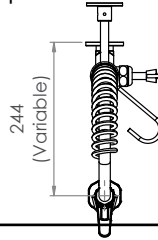

Commercial Tapware

Compact Single Wall Mount Pre-Rinse Unit

T-3M53700-C

- Full S/S construction
- Single control tap for single temperature, cold or pre-mixed water
- Equipped with a water saving 6 star 4.5LPM variable trigger valve
- Compact model designed for applications where space saving is a priority
- Wall bracket included
- Fully assembled and bench tested, with a unique traceable serial number
- Working pressure range 150kPa-500kPa
- Maximum operating temperature 80 degrees

Top

Side

Front