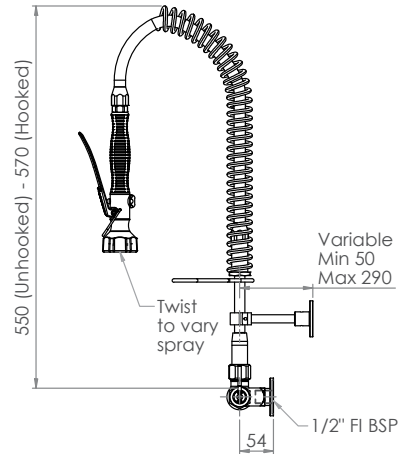

Commercial Tapware

Compact Single Wall Mount Pre-Rinse Unit

T-3M53700-C

- Full S/S construction
- Single control tap for single temperature, cold or pre-mixed water
- Equipped with a water saving 6 star 4.5LPM variable trigger valve
- Compact model designed for applications where space saving is a priority
- Wall bracket included
- Fully assembled and bench tested, with a unique traceable serial number
- Working pressure range 150kPa-500kPa
- Maximum operating temperature 80 degrees

Top

Side

Front